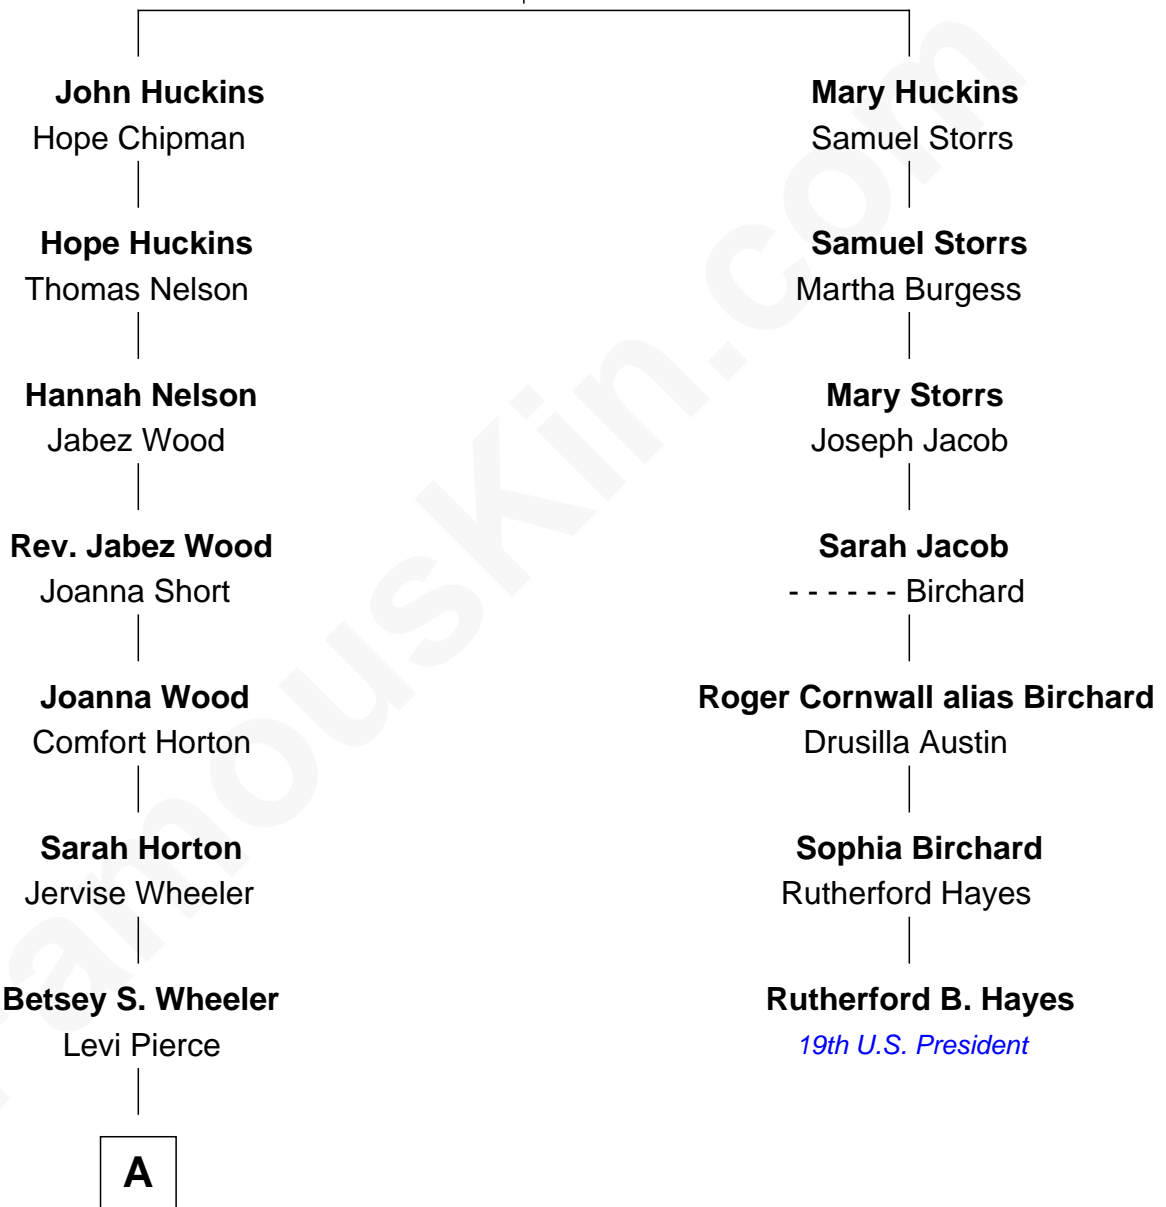

# FamousKin.com Relationship Chart of

**George H. W. Bush**

*41st U.S. President*

6th cousin 5 times removed of

**Rutherford B. Hayes**

*19th U.S. President*

**Thomas Huckins**

*with wife  
Rose Hilyer*

*with wife  
Mary Wells*

**A**

—  
**Elizabeth Slade Pierce**  
Cortland Philip Livingston Butler

—  
**Mary Elizabeth Butler**  
Robert Emmet Sheldon

—  
**Flora Sheldon**  
Samuel Prescott Bush

—  
**Prescott Sheldon Bush**  
Dorothy Wear Walker

—  
**George H. W. Bush**  
*41st U.S. President*

FamousKin.com