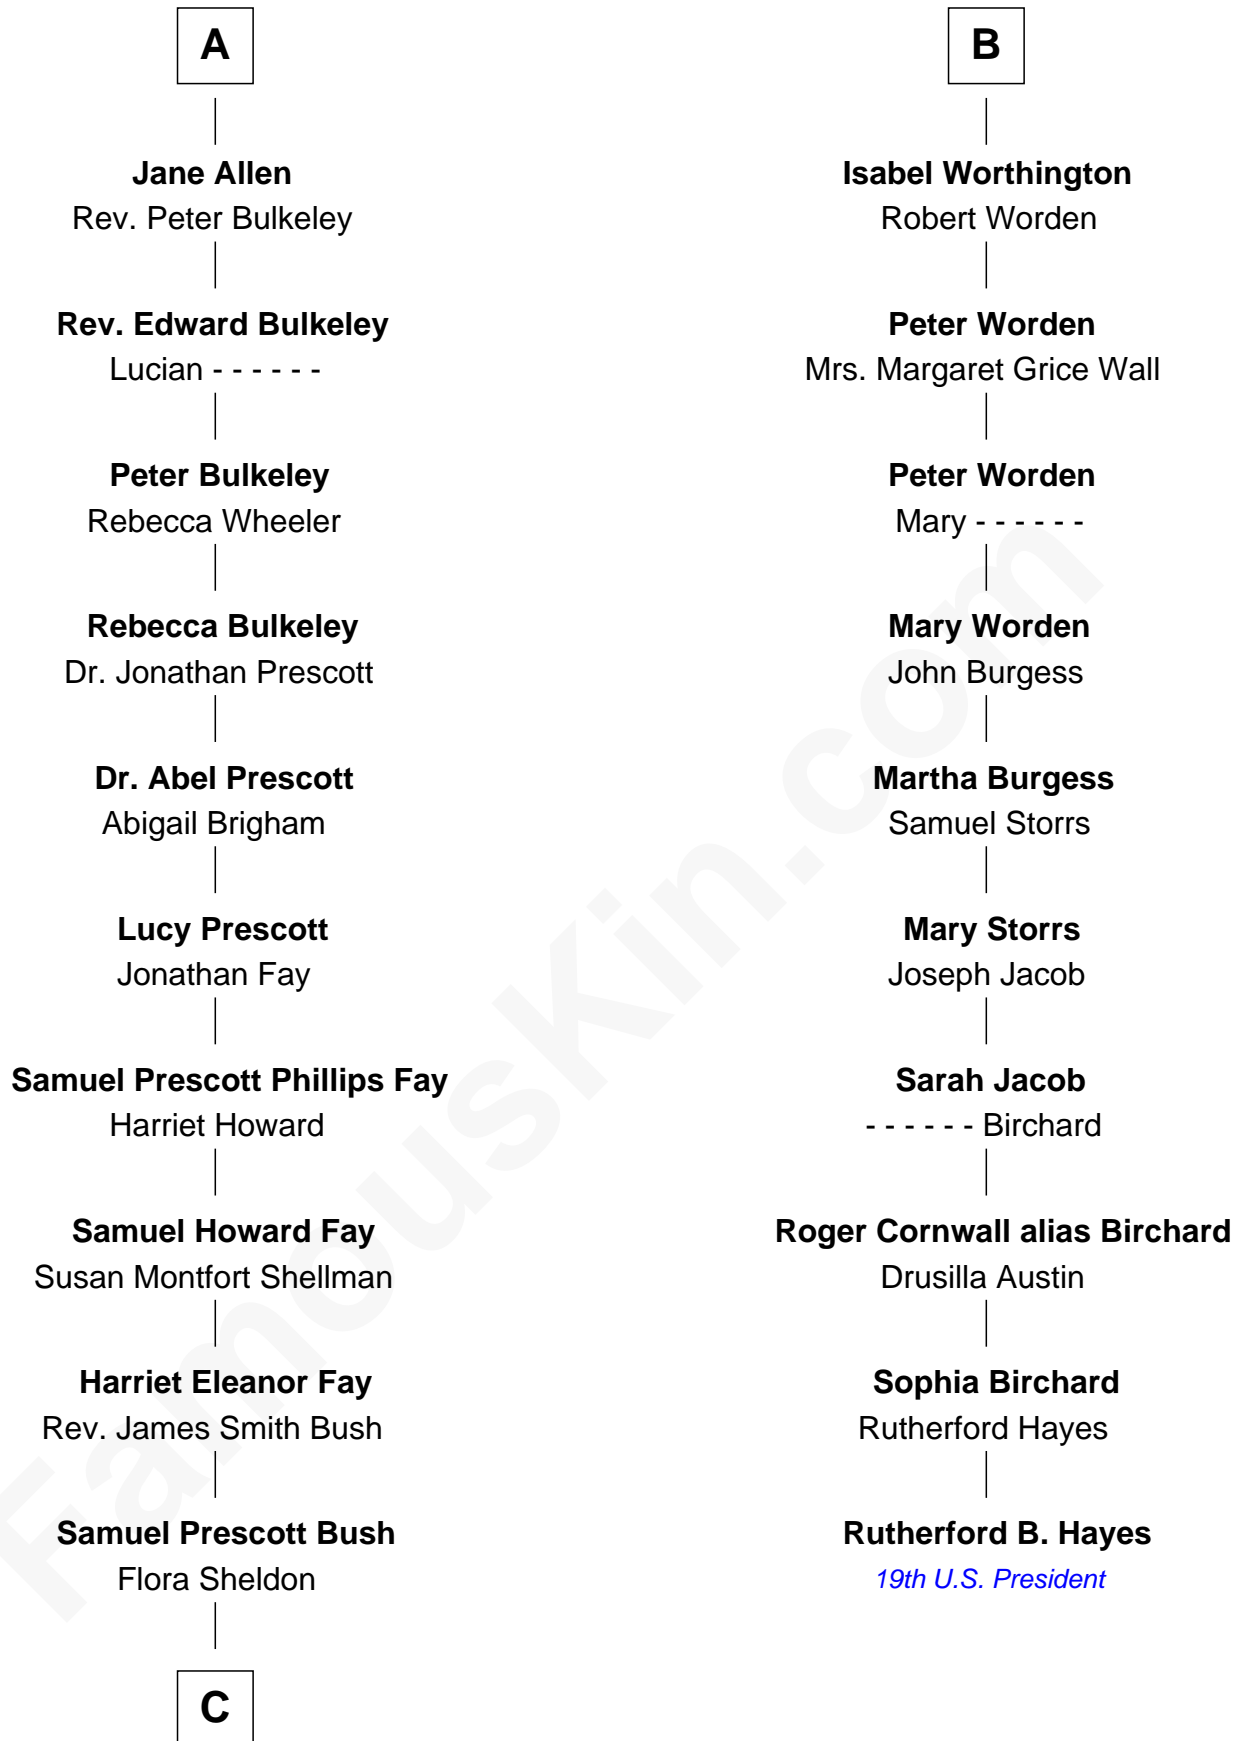

FamousKin.com
Relationship Chart of
George H. W. Bush
41st U.S. President

16th cousin 2 times removed of
Rutherford B. Hayes
19th U.S. President

C

—
Prescott Sheldon Bush

Dorothy Wear Walker

—
George H. W. Bush

41st U.S. President

FamousKin.com