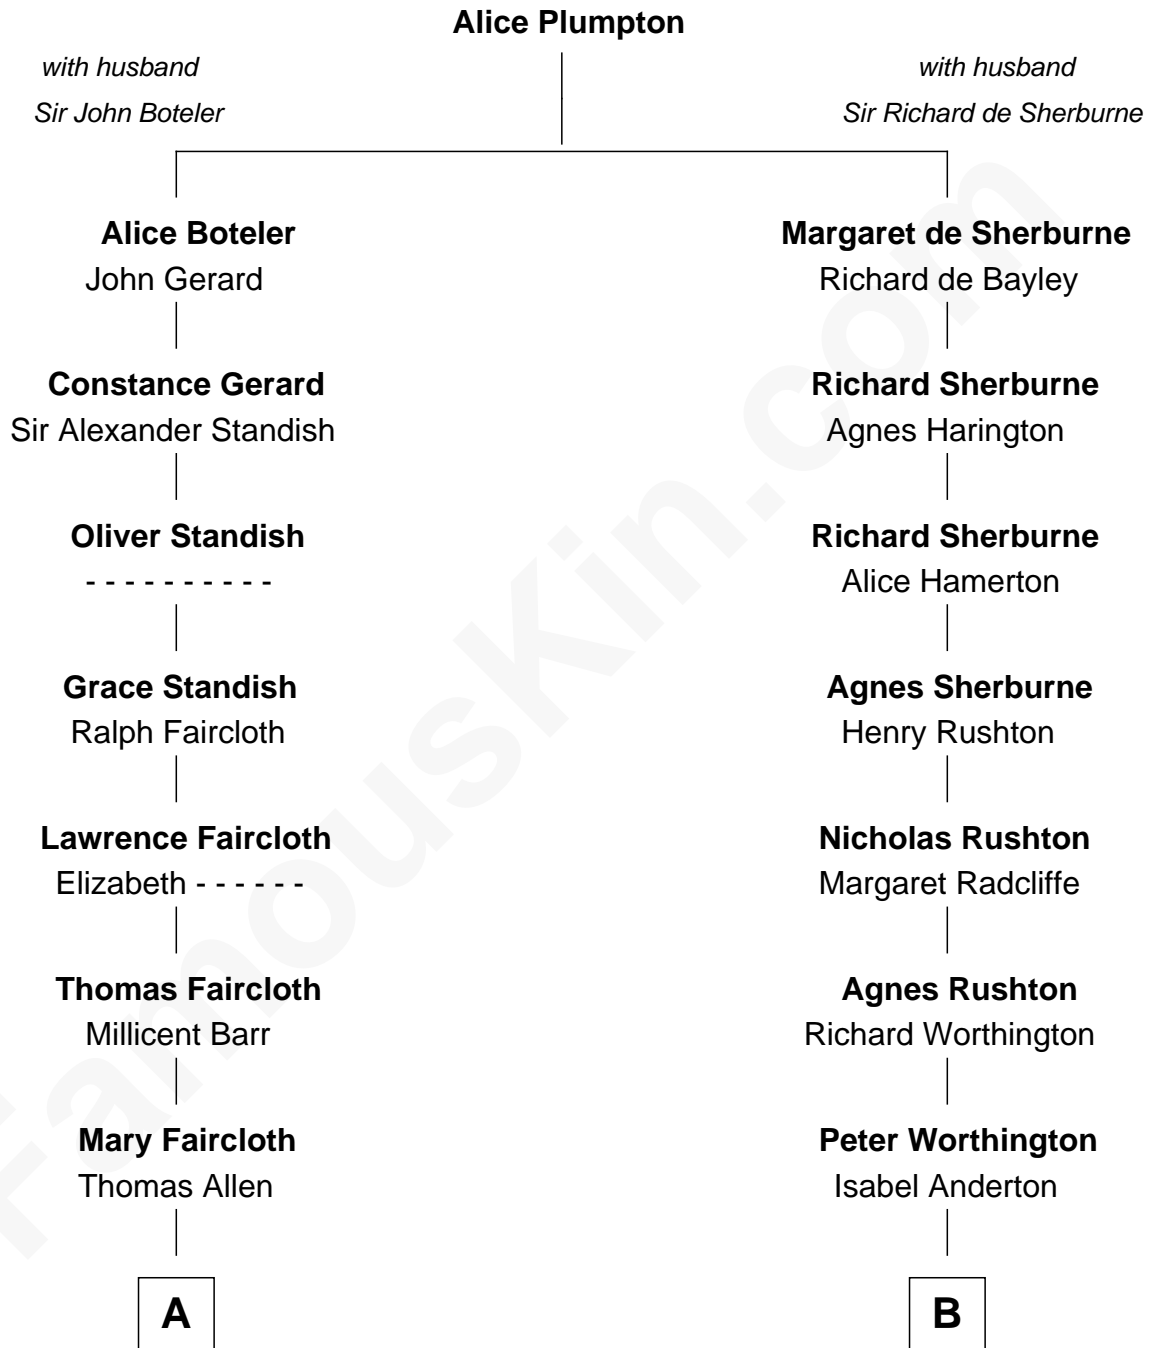

FamousKin.com
Relationship Chart of
George H. W. Bush
41st U.S. President

16th cousin 2 times removed of
Rutherford B. Hayes
19th U.S. President

C

—
Prescott Sheldon Bush

Dorothy Wear Walker

—
George H. W. Bush

41st U.S. President

FamousKin.com