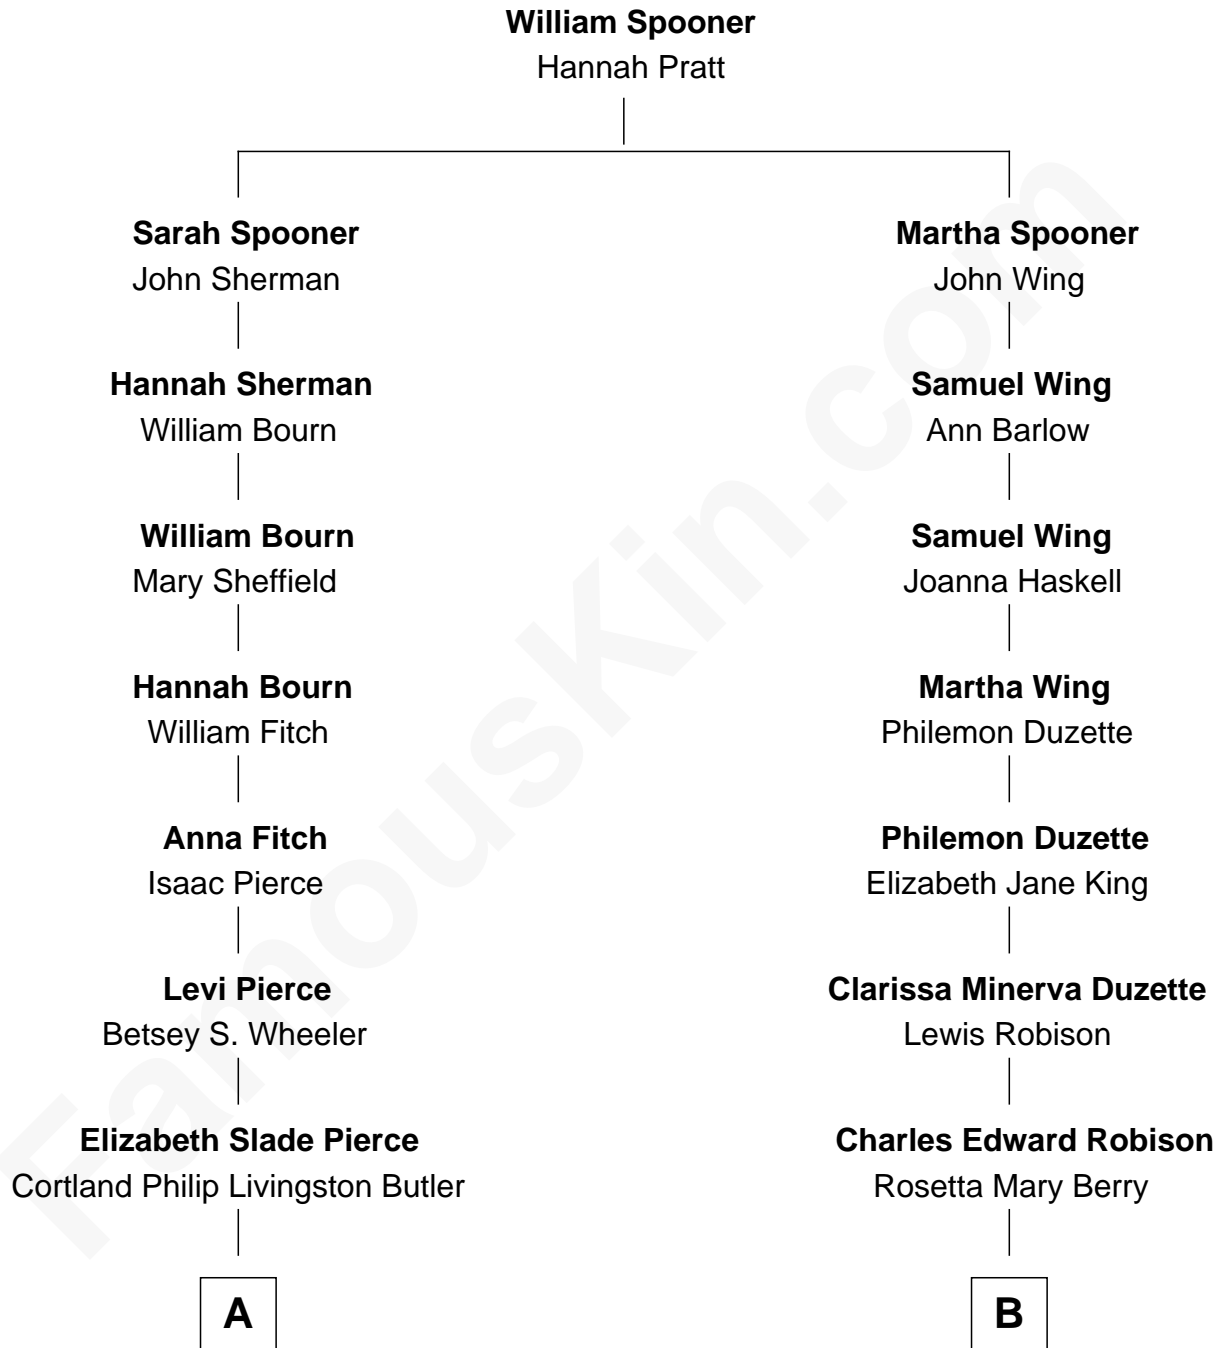

**FamousKin.com**  
**Relationship Chart of**  
**George H. W. Bush**  
*41st U.S. President*

**9th cousin 1 time removed of**  
**Mitt Romney**  
*70th Governor of Massachusetts*

**A**

**Mary Elizabeth Butler**  
Robert Emmet Sheldon

**Flora Sheldon**  
Samuel Prescott Bush

**Prescott Sheldon Bush**  
Dorothy Wear Walker

**George H. W. Bush**  
*41st U.S. President*

**B**

**Alma Luella Robison**  
Harold Arundel LaFount

**Lenore Emily LaFount**  
George Wilcken Romney

**Mitt Romney**  
*70th Governor of Massachusetts*