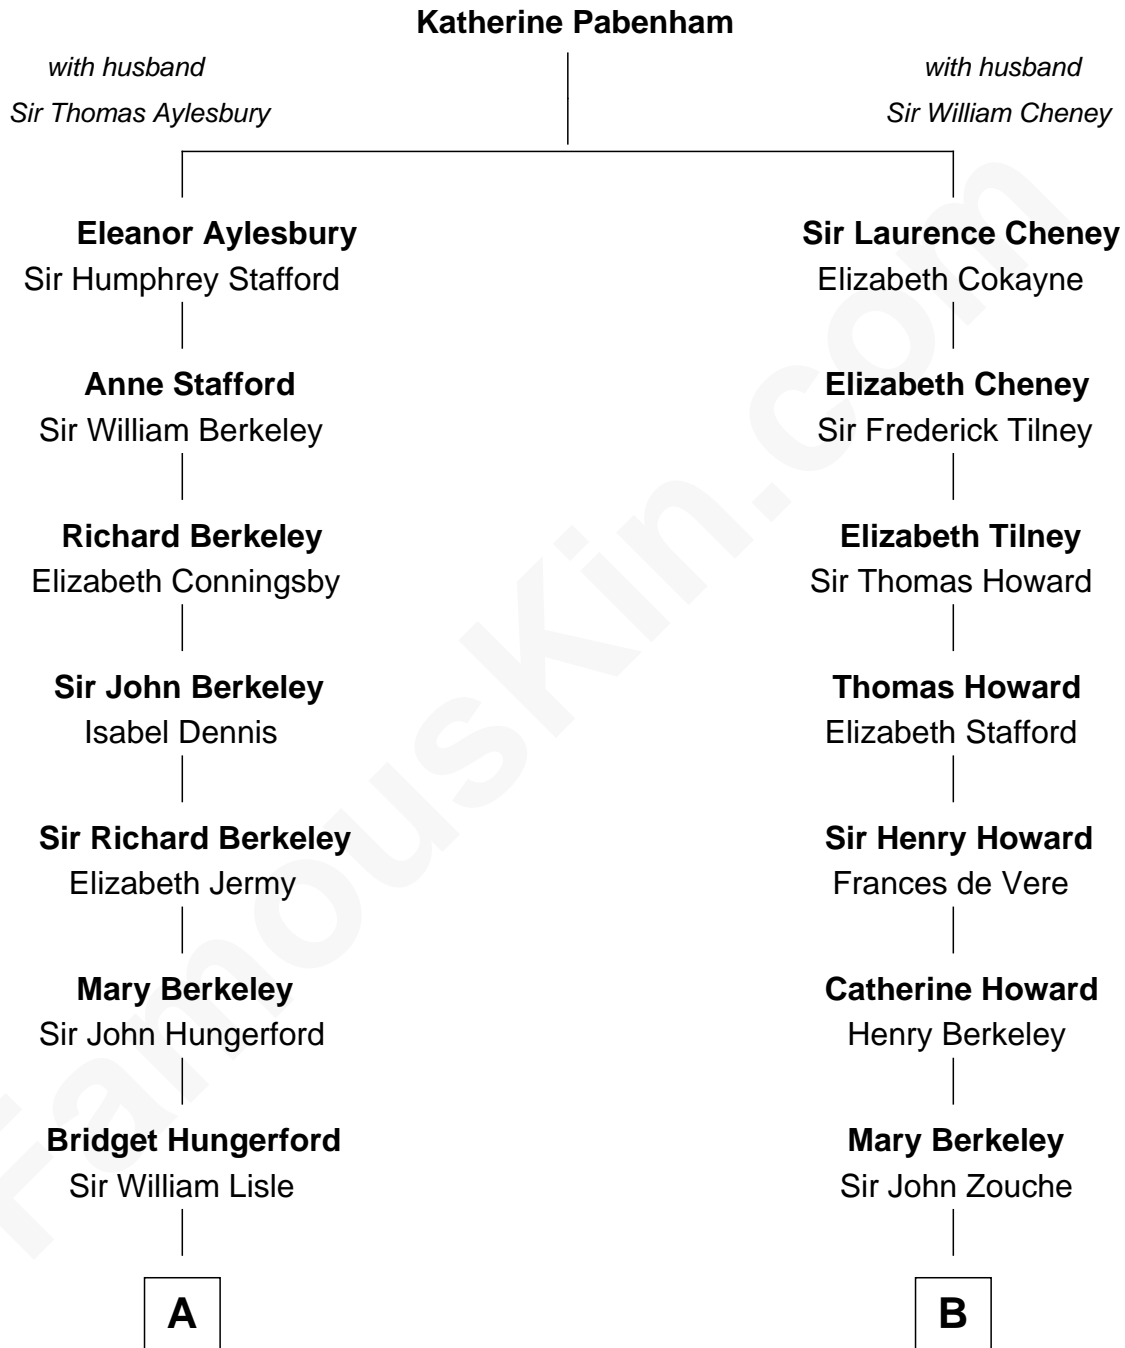

**FamousKin.com**  
**Relationship Chart of**  
**George H. W. Bush**  
*41st U.S. President*

**14th cousin 4 times removed of**  
**Francis Scott Key**  
*Author of "The Star Spangled Banner"*

**C**

—  
**Prescott Sheldon Bush**

Dorothy Wear Walker

—  
**George H. W. Bush**

*41st U.S. President*

FamousKin.com