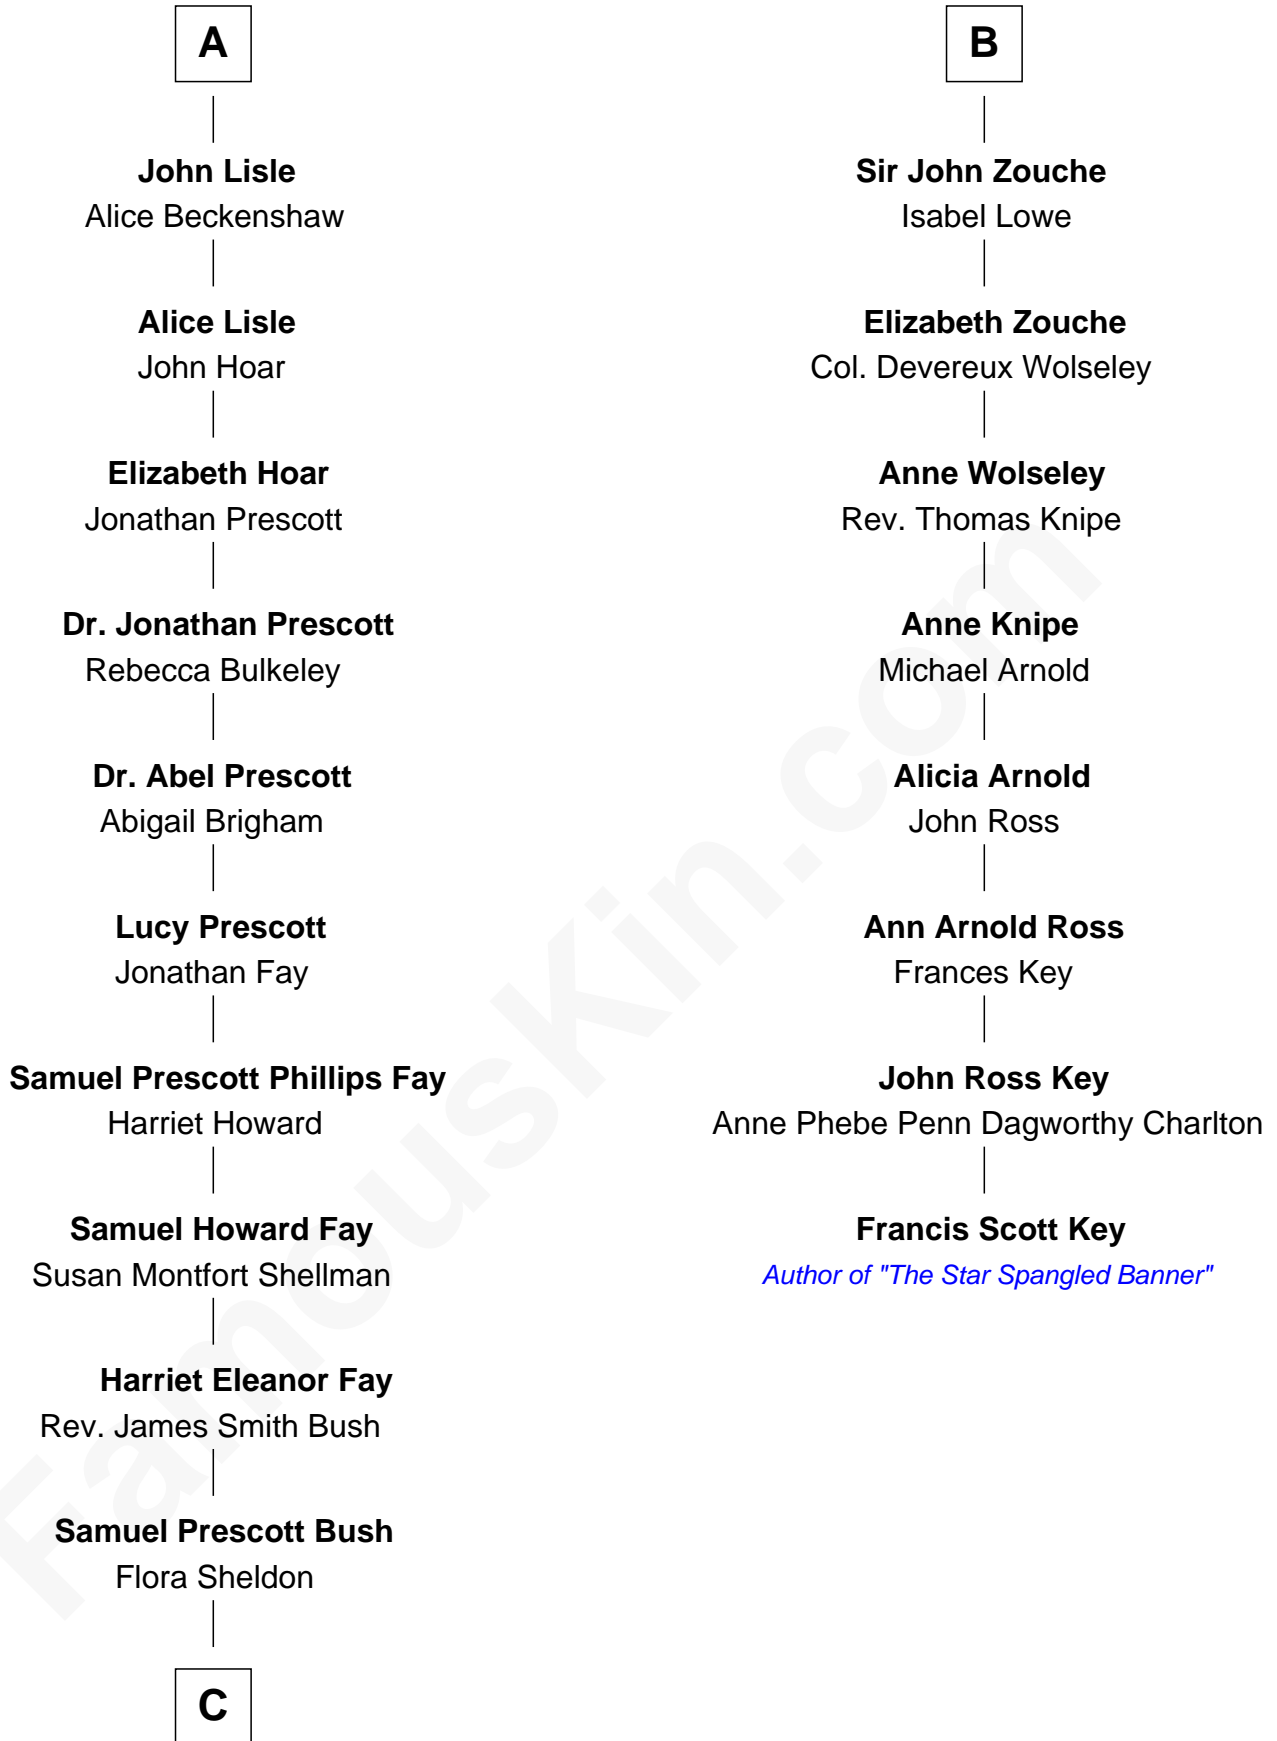

**FamousKin.com**  
**Relationship Chart of**  
**George H. W. Bush**  
*41st U.S. President*

**14th cousin 4 times removed of**  
**Francis Scott Key**  
*Author of "The Star Spangled Banner"*

**C**

—  
**Prescott Sheldon Bush**

Dorothy Wear Walker

—  
**George H. W. Bush**

*41st U.S. President*

FamousKin.com