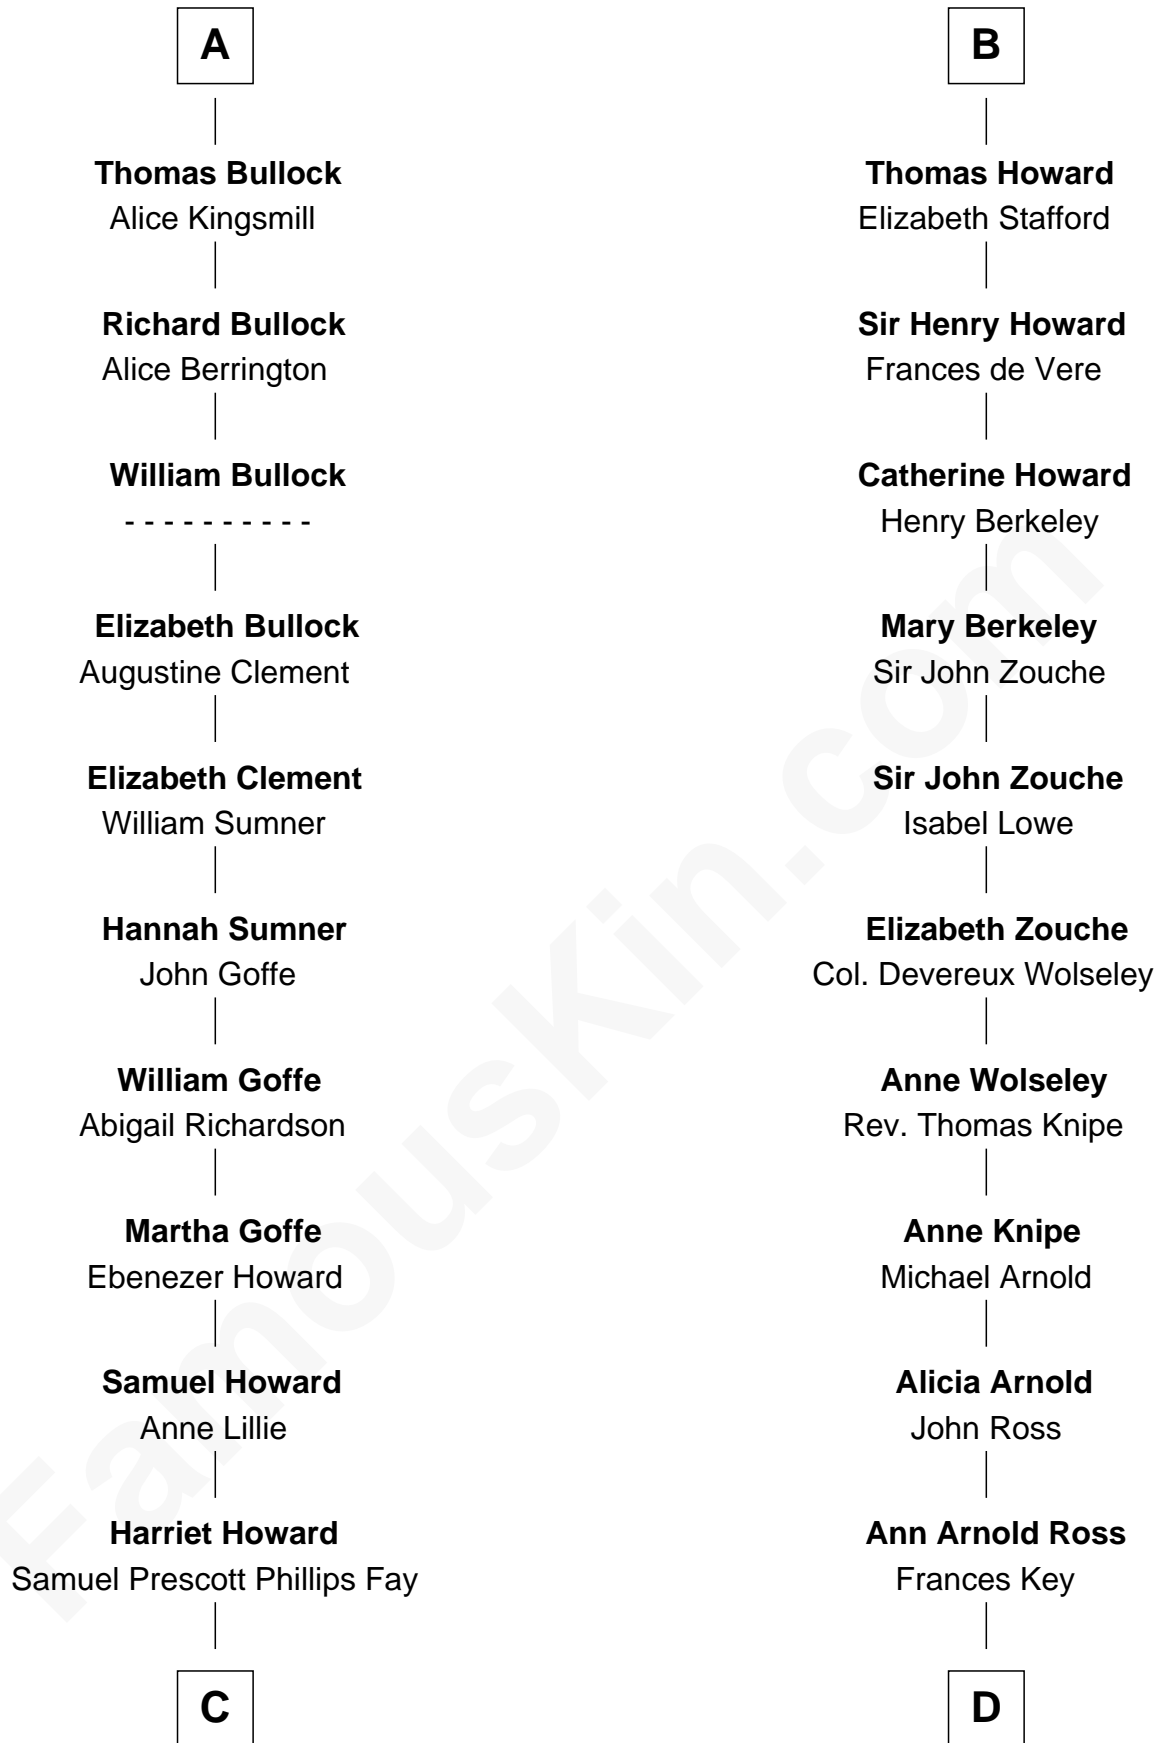

**FamousKin.com**  
**Relationship Chart of**  
**George H. W. Bush**  
*41st U.S. President*

**18th cousin 3 times removed of**  
**Francis Scott Key**  
*Author of "The Star Spangled Banner"*

**C**

**Samuel Howard Fay**  
Susan Montfort Shellman

**Harriet Eleanor Fay**  
Rev. James Smith Bush

**Samuel Prescott Bush**  
Flora Sheldon

**Prescott Sheldon Bush**  
Dorothy Wear Walker

**George H. W. Bush**  
*41st U.S. President*

**D**

**John Ross Key**  
Anne Phebe Penn Dagworthy Charlton

**Francis Scott Key**  
*Author of "The Star Spangled Banner"*

FamousKin.com