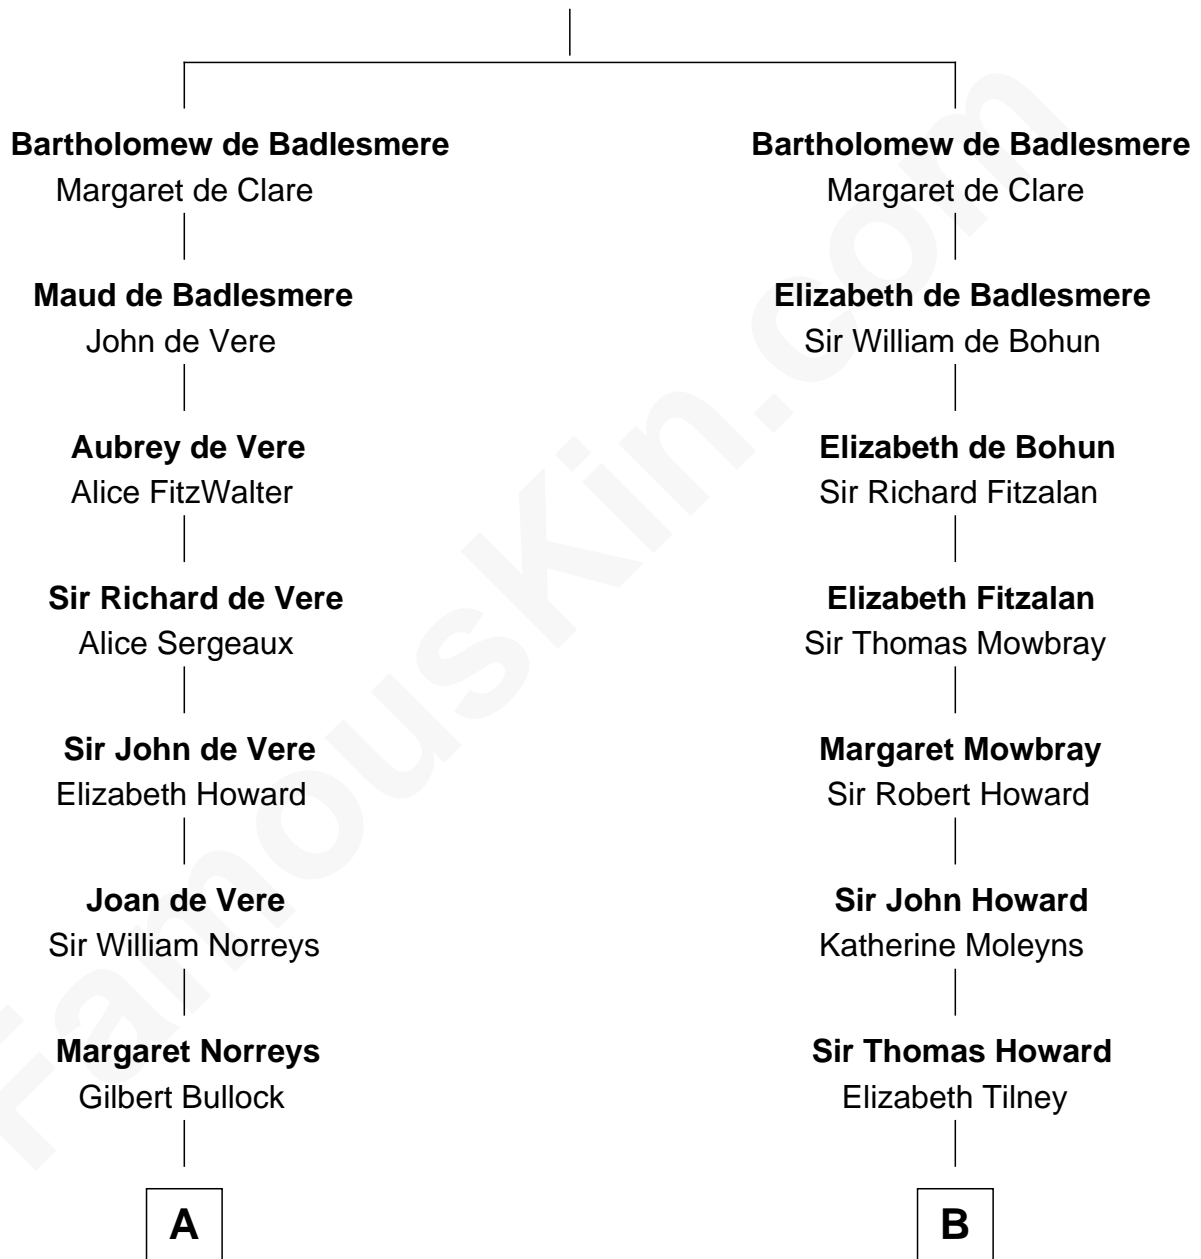

FamousKin.com
Relationship Chart of
George H. W. Bush
41st U.S. President

18th cousin 3 times removed of
Francis Scott Key
Author of "The Star Spangled Banner"

Gunselm de Badlesmere

C

Samuel Howard Fay
Susan Montfort Shellman

Harriet Eleanor Fay
Rev. James Smith Bush

Samuel Prescott Bush
Flora Sheldon

Prescott Sheldon Bush
Dorothy Wear Walker

George H. W. Bush
41st U.S. President

D

John Ross Key
Anne Phebe Penn Dagworthy Charlton

Francis Scott Key
Author of "The Star Spangled Banner"

FamousKin.com