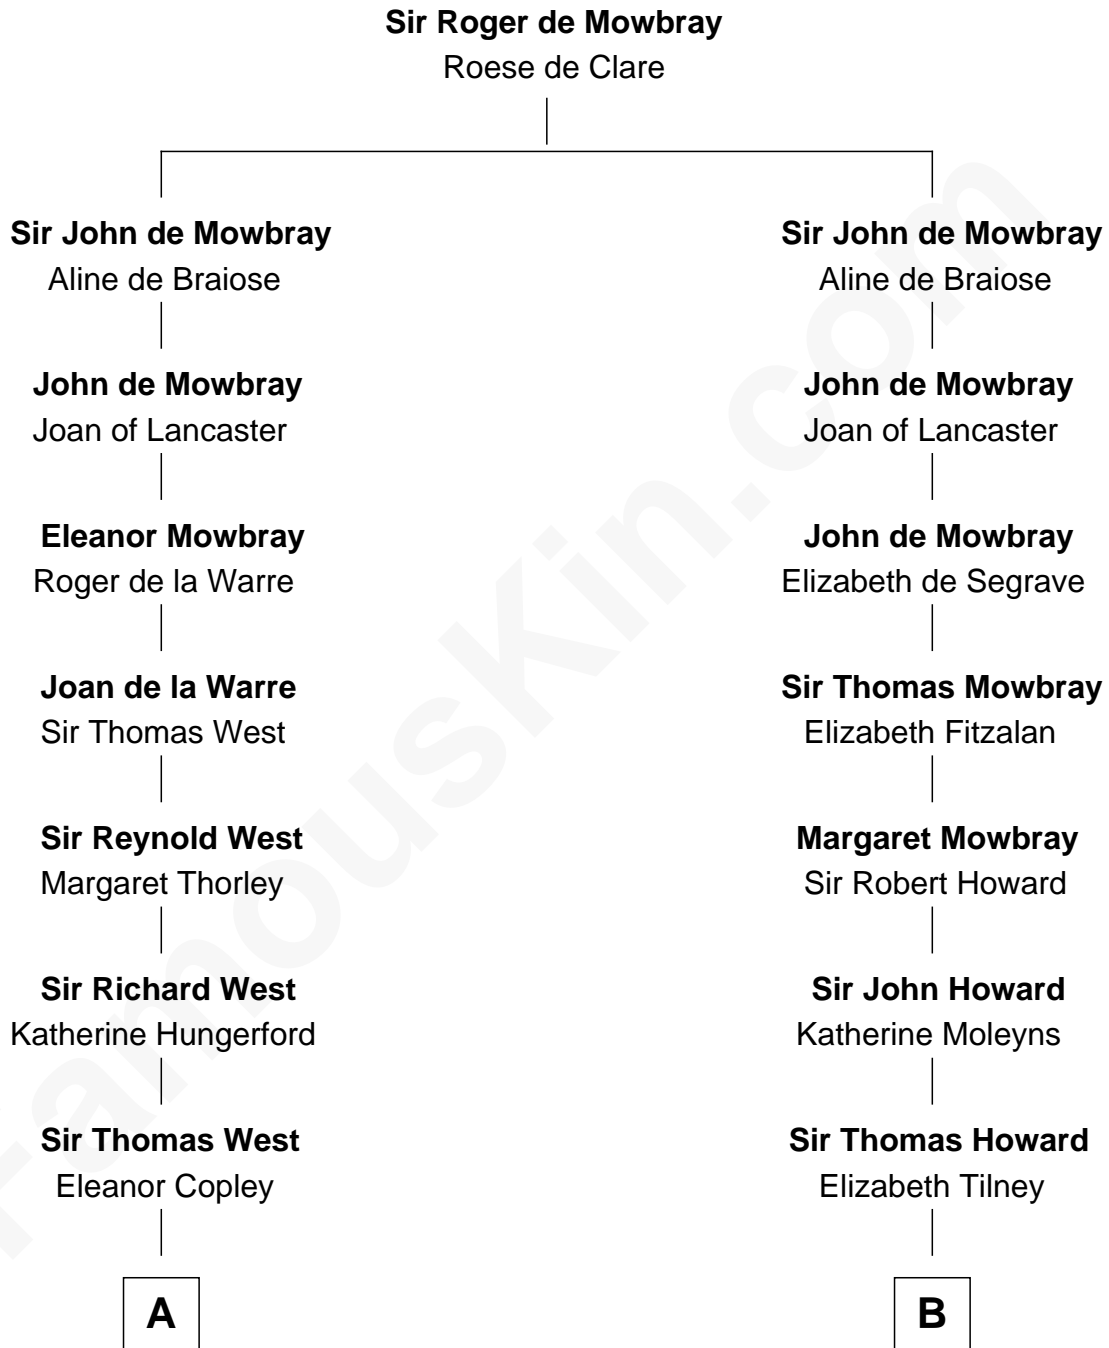

FamousKin.com
Relationship Chart of
George H. W. Bush
41st U.S. President

18th cousin 3 times removed of
Francis Scott Key
Author of "The Star Spangled Banner"

C

Susan Montfort Shellman

Samuel Howard Fay

Harriet Eleanor Fay

Rev. James Smith Bush

Samuel Prescott Bush

Flora Sheldon

Prescott Sheldon Bush

Dorothy Wear Walker

George H. W. Bush

41st U.S. President

D

John Ross Key

Anne Phebe Penn Dagworthy Charlton

Francis Scott Key

Author of "The Star Spangled Banner"

FamousKin.com