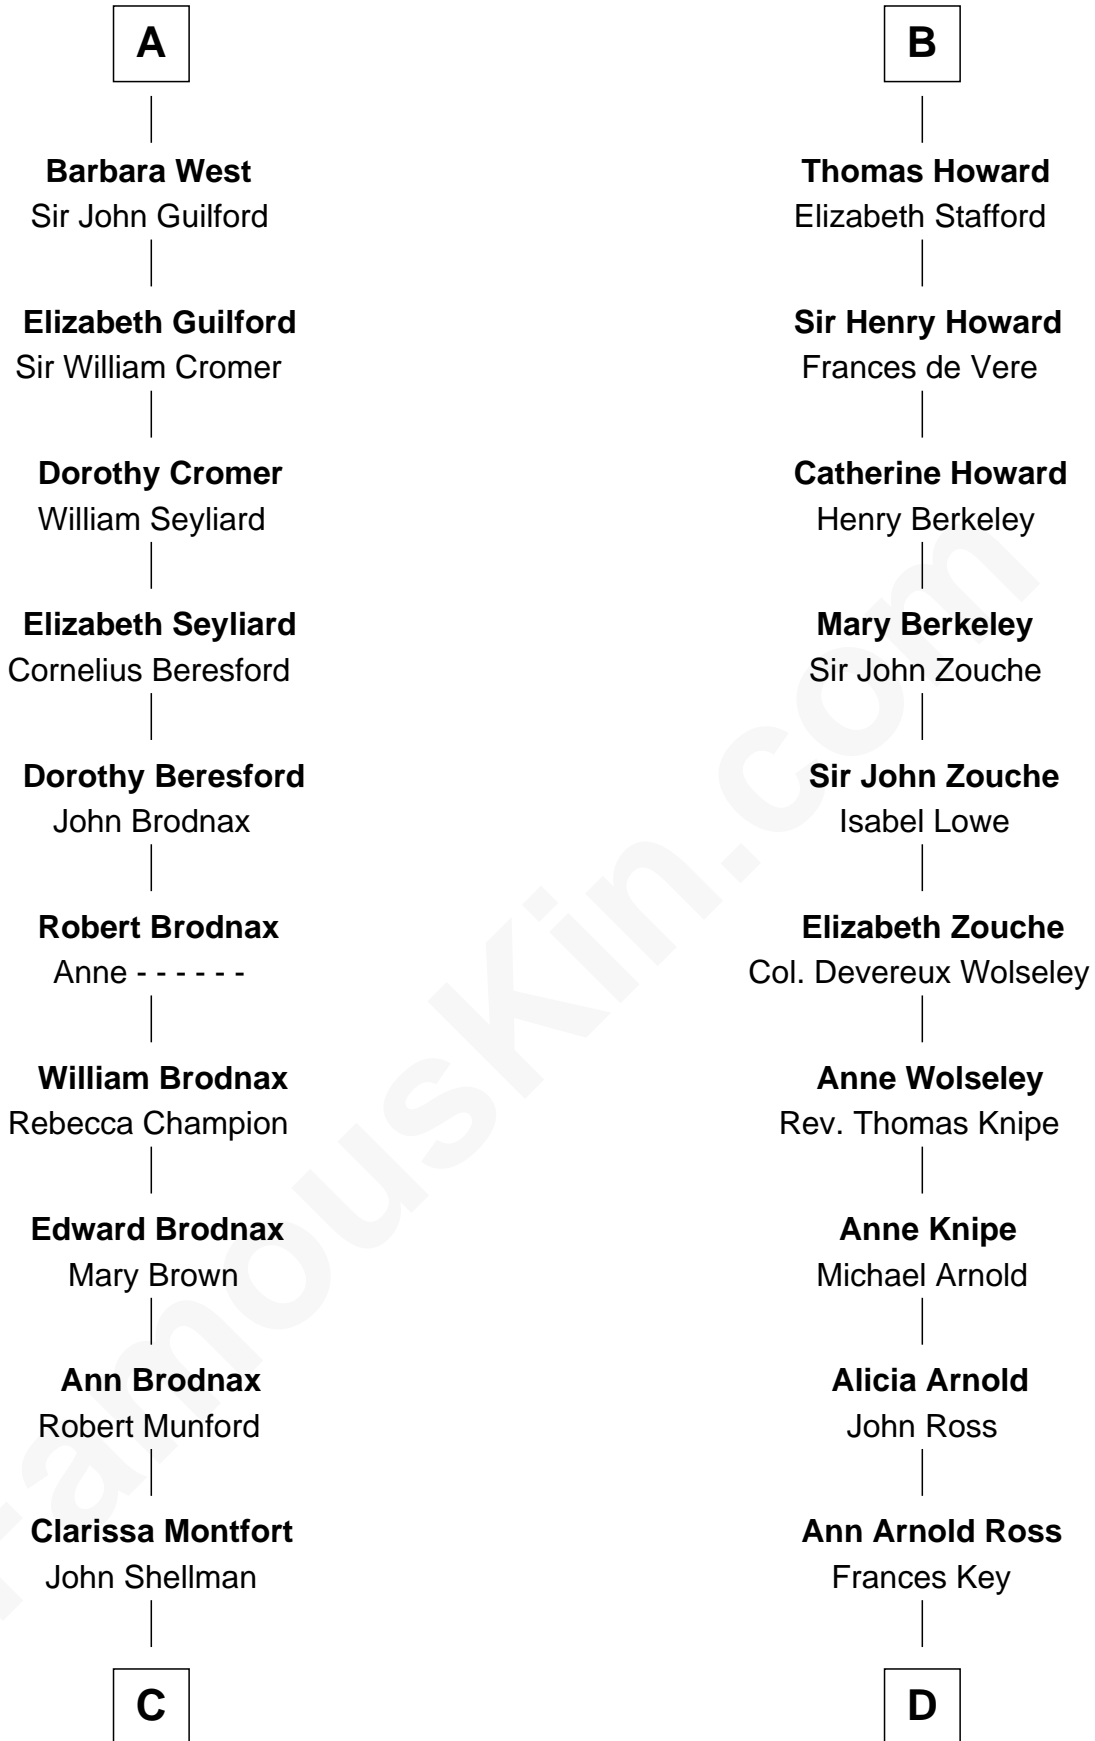

FamousKin.com
Relationship Chart of
George H. W. Bush
41st U.S. President

18th cousin 3 times removed of
Francis Scott Key
Author of "The Star Spangled Banner"

C

Susan Montfort Shellman

Samuel Howard Fay

Harriet Eleanor Fay

Rev. James Smith Bush

Samuel Prescott Bush

Flora Sheldon

Prescott Sheldon Bush

Dorothy Wear Walker

George H. W. Bush

41st U.S. President

D

John Ross Key

Anne Phebe Penn Dagworthy Charlton

Francis Scott Key

Author of "The Star Spangled Banner"

FamousKin.com