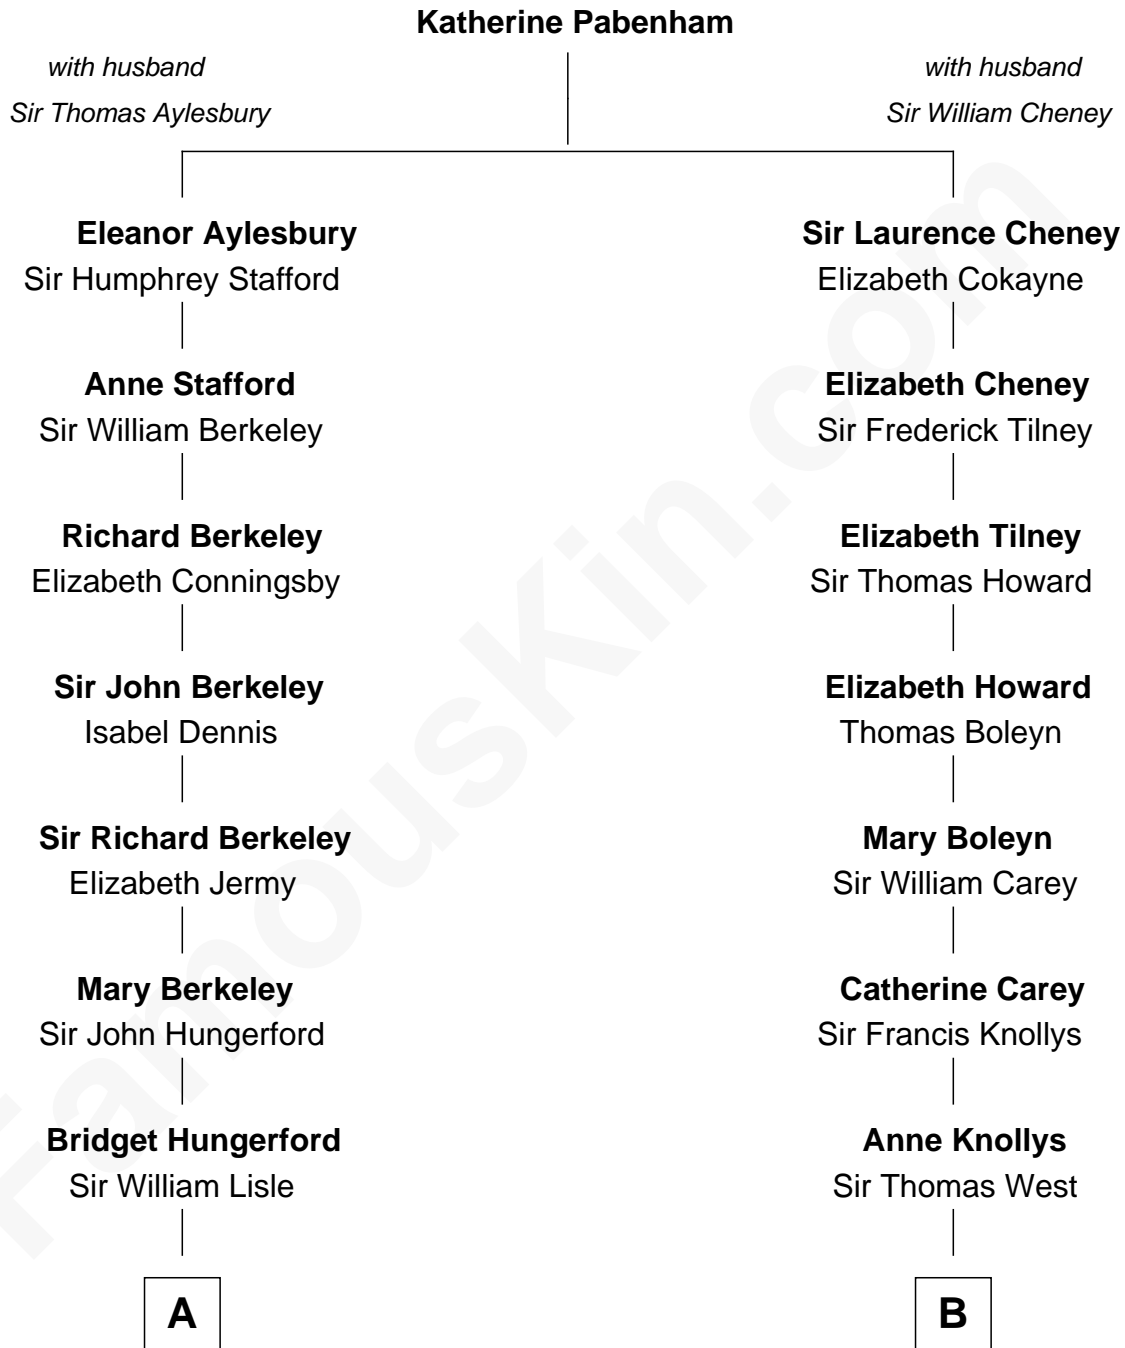

FamousKin.com
Relationship Chart of
George H. W. Bush
41st U.S. President

16th cousin 2 times removed of
John D. Rockefeller
Founder of the Standard Oil Company

C

—
Prescott Sheldon Bush

Dorothy Wear Walker

—
George H. W. Bush

41st U.S. President

FamousKin.com