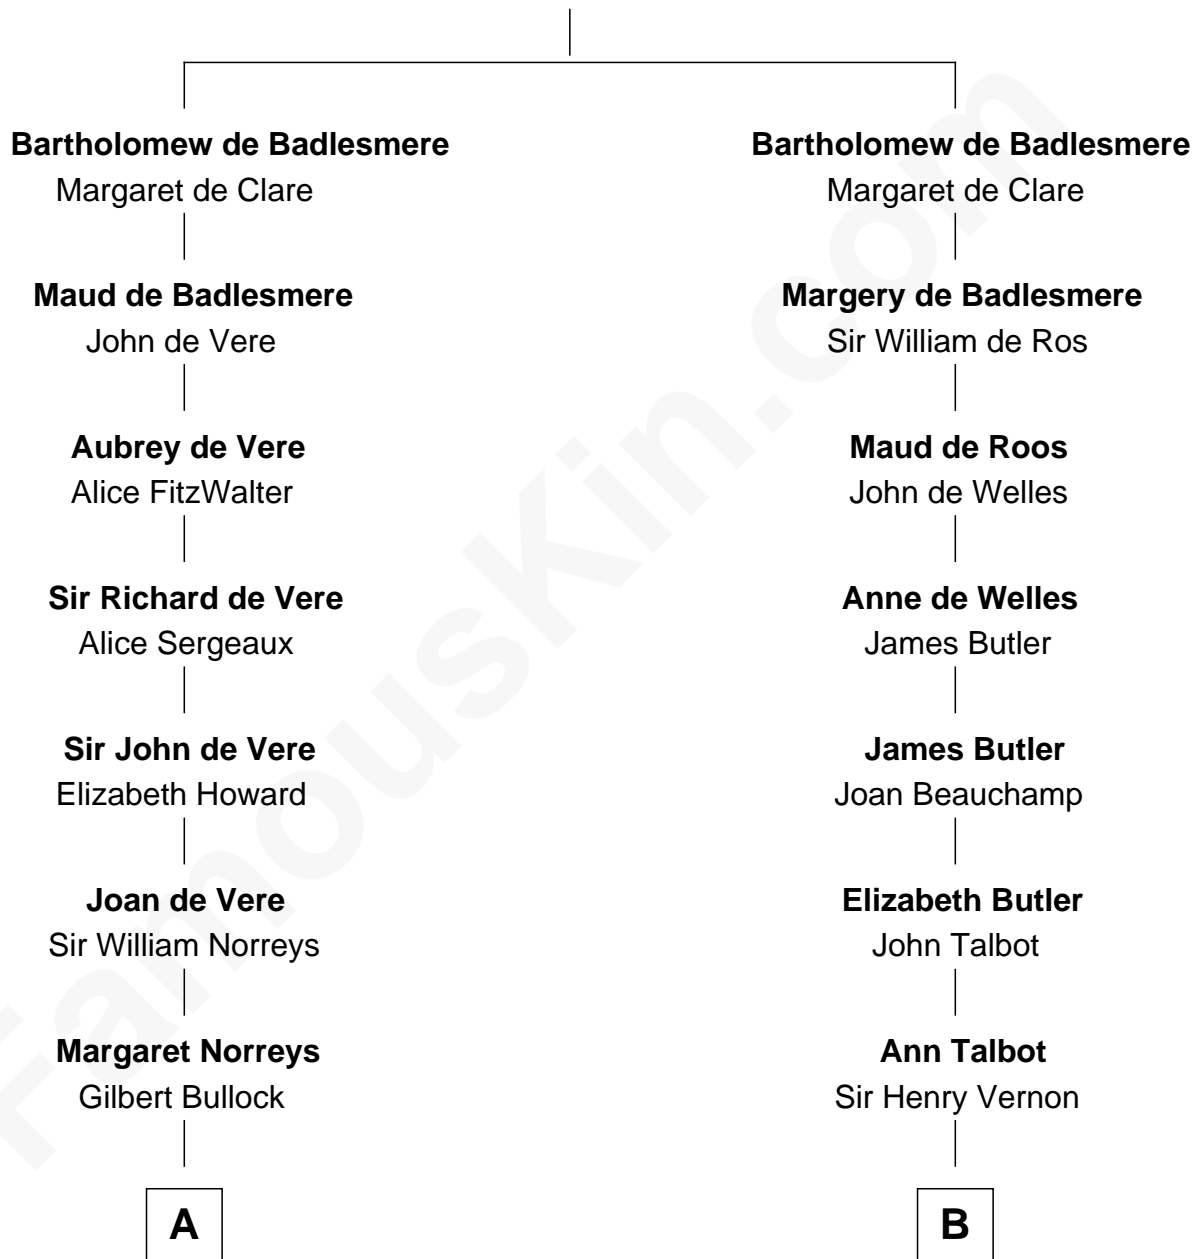

FamousKin.com
Relationship Chart of
George H. W. Bush
41st U.S. President

20th cousin 1 time removed of

John D. Rockefeller
Founder of the Standard Oil Company

Gunselm de Badlesmere

C

Samuel Howard Fay
Susan Montfort Shellman

Harriet Eleanor Fay
Rev. James Smith Bush

Samuel Prescott Bush
Flora Sheldon

Prescott Sheldon Bush
Dorothy Wear Walker

George H. W. Bush
41st U.S. President

D

Miles Avery
Malinda Pixley

Lucy Avery
Godfrey Lewis Rockefeller

William Avery Rockefeller
Eliza Davison

John D. Rockefeller
Founder of the Standard Oil Company