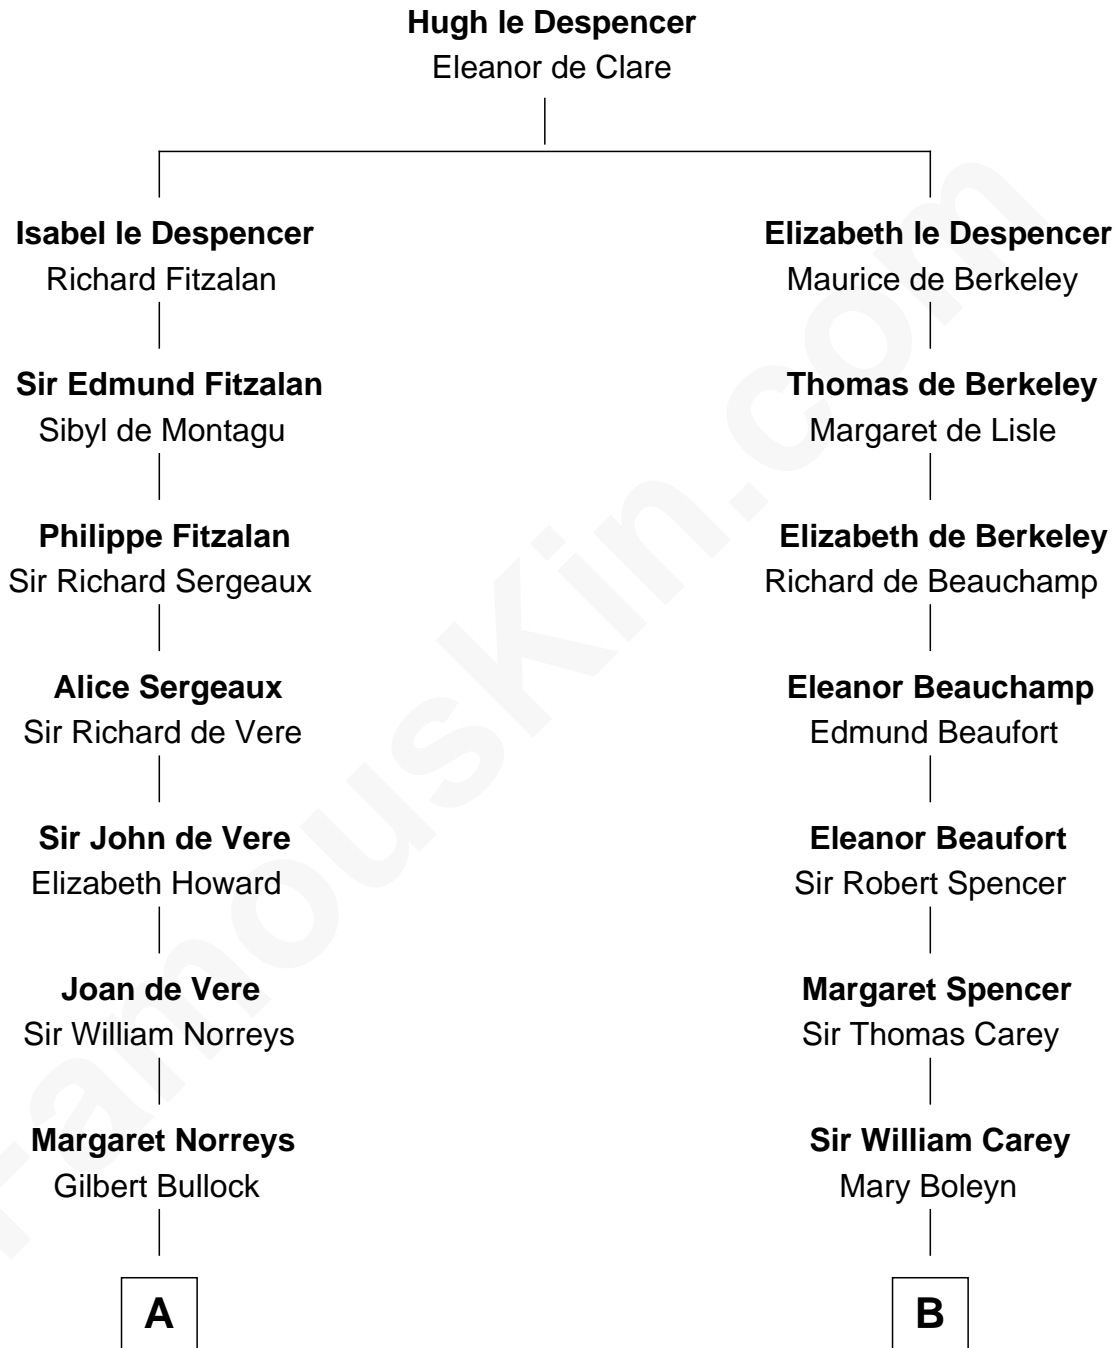

FamousKin.com
Relationship Chart of
George H. W. Bush
41st U.S. President

18th cousin 3 times removed of

John D. Rockefeller
Founder of the Standard Oil Company

C

Samuel Howard Fay
Susan Montfort Shellman

Harriet Eleanor Fay
Rev. James Smith Bush

Samuel Prescott Bush
Flora Sheldon

Prescott Sheldon Bush
Dorothy Wear Walker

George H. W. Bush
41st U.S. President

D

William Avery Rockefeller
Eliza Davison

John D. Rockefeller
Founder of the Standard Oil Company