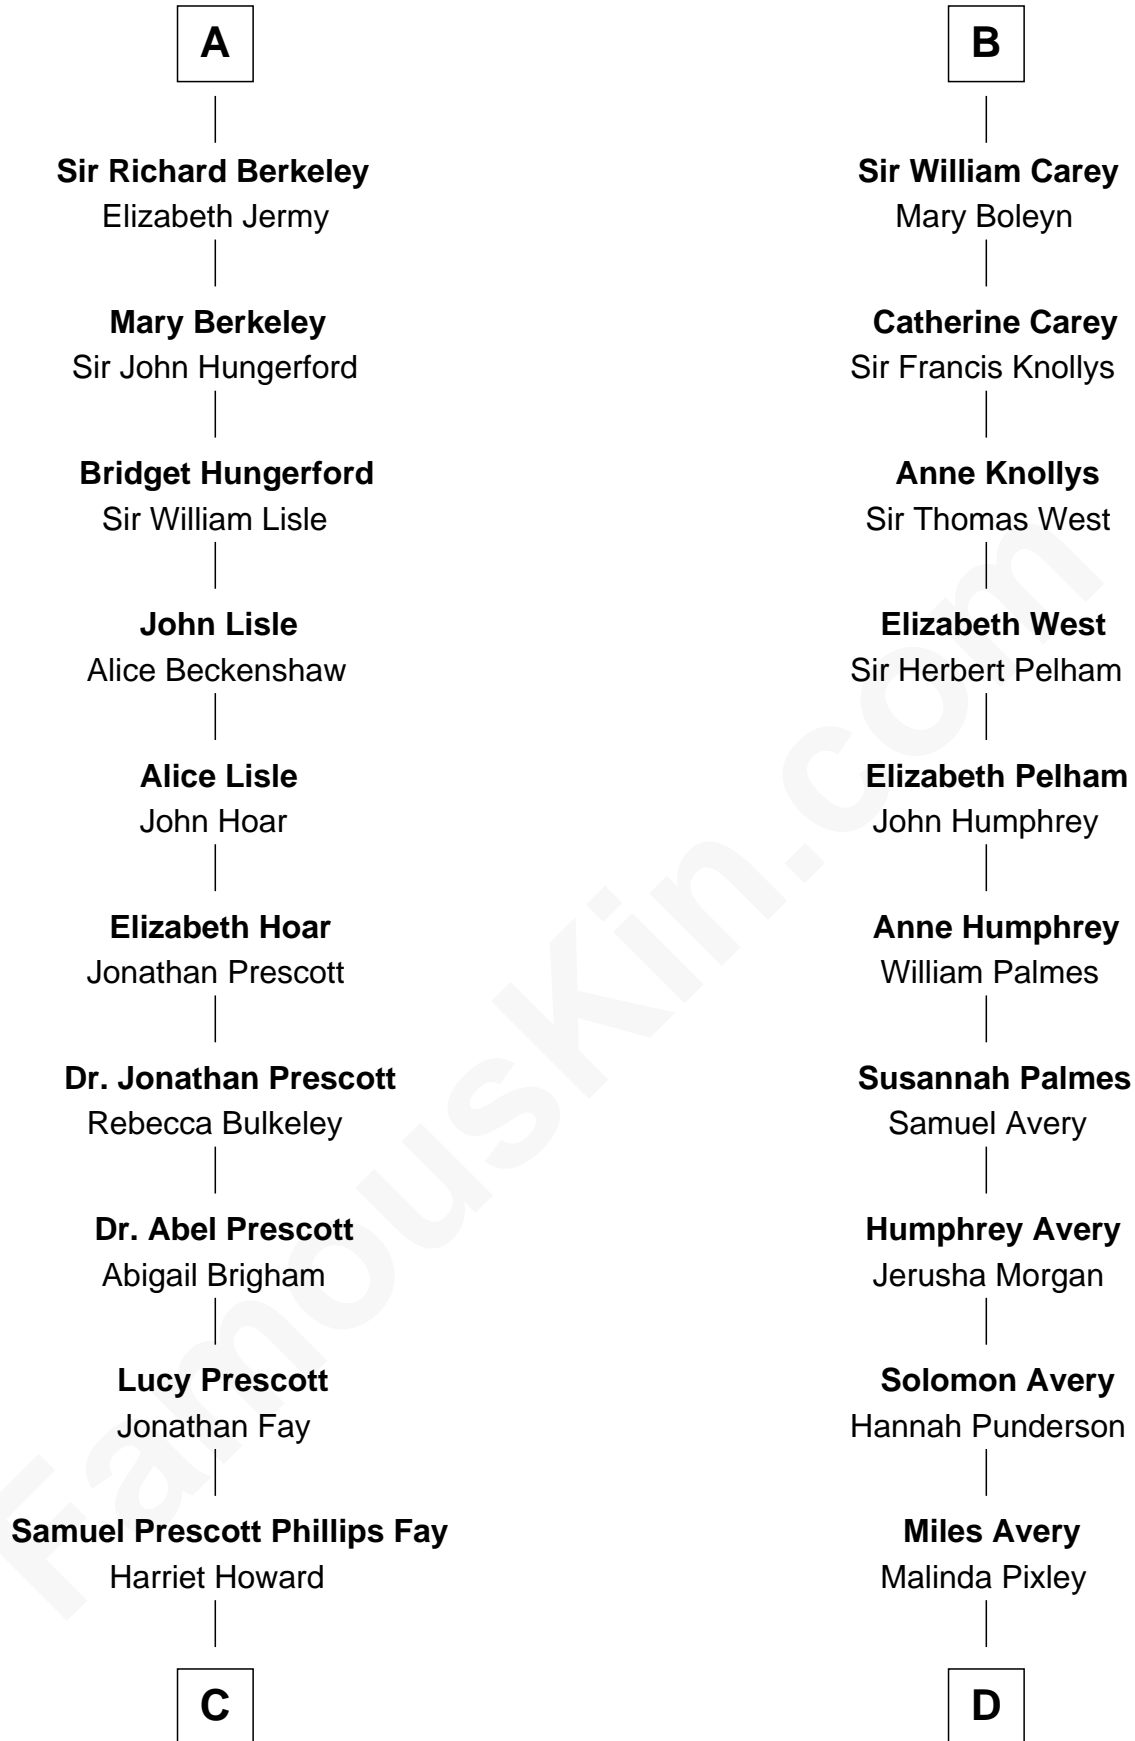

FamousKin.com
Relationship Chart of
George H. W. Bush
41st U.S. President

19th cousin 2 times removed of

John D. Rockefeller
Founder of the Standard Oil Company

Sir Maurice de Berkeley
 Eve la Zouche

C

Samuel Howard Fay
Susan Montfort Shellman

Harriet Eleanor Fay
Rev. James Smith Bush

Samuel Prescott Bush
Flora Sheldon

Prescott Sheldon Bush
Dorothy Wear Walker

George H. W. Bush
41st U.S. President

D

Lucy Avery
Godfrey Lewis Rockefeller

William Avery Rockefeller
Eliza Davison