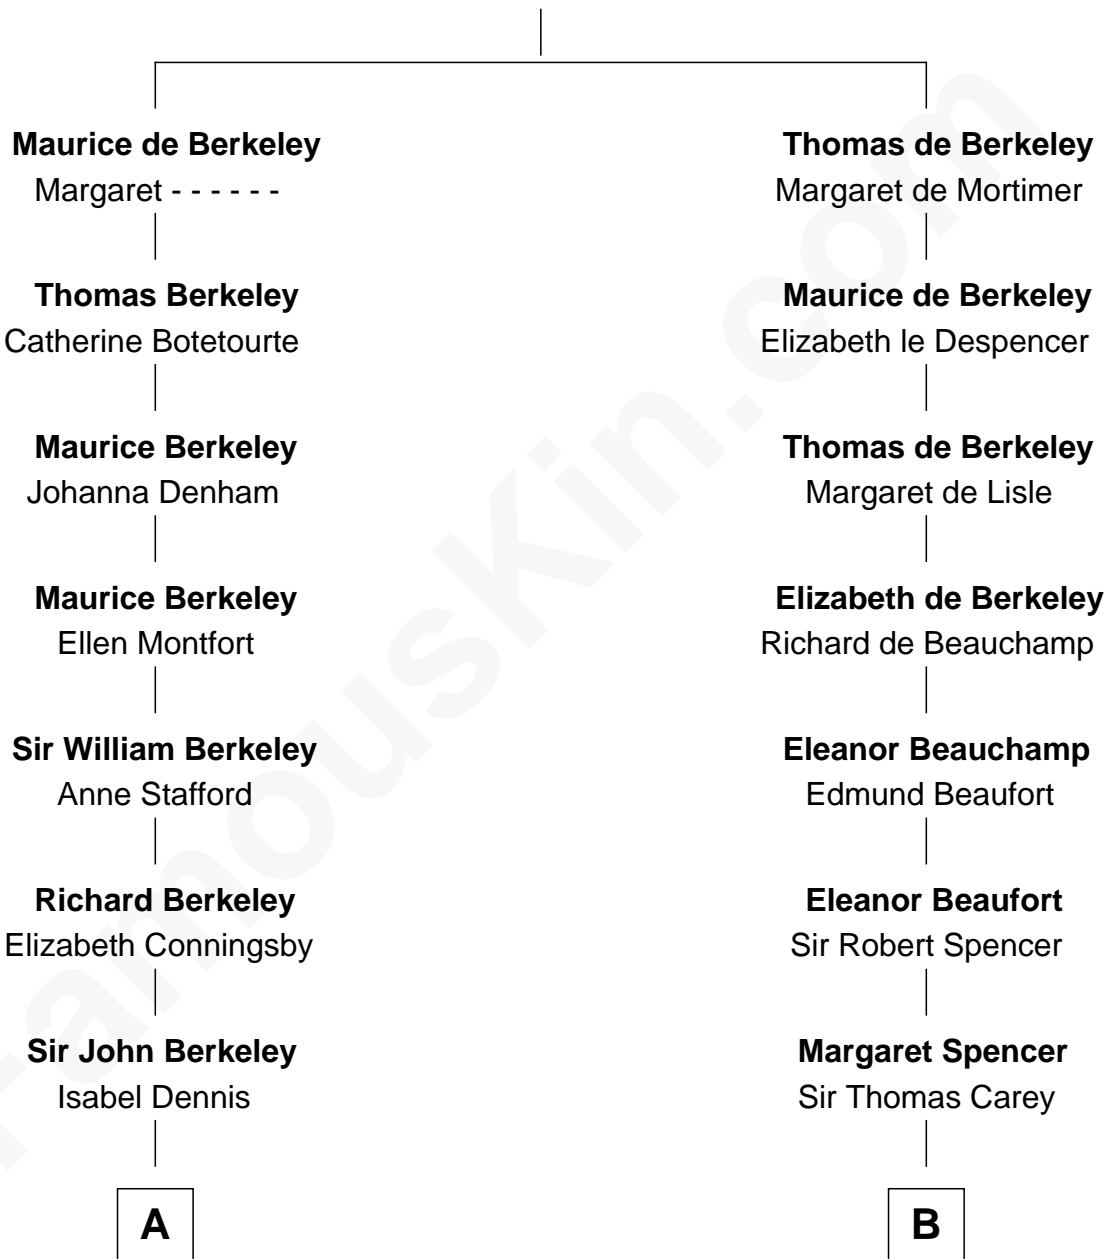

FamousKin.com
Relationship Chart of
George H. W. Bush
41st U.S. President

19th cousin 2 times removed of

John D. Rockefeller
Founder of the Standard Oil Company

Sir Maurice de Berkeley
 Eve la Zouche

C

Samuel Howard Fay
Susan Montfort Shellman

Harriet Eleanor Fay
Rev. James Smith Bush

Samuel Prescott Bush
Flora Sheldon

Prescott Sheldon Bush
Dorothy Wear Walker

George H. W. Bush
41st U.S. President

D

Lucy Avery
Godfrey Lewis Rockefeller

William Avery Rockefeller
Eliza Davison

John D. Rockefeller
Founder of the Standard Oil Company

FamousKin.com