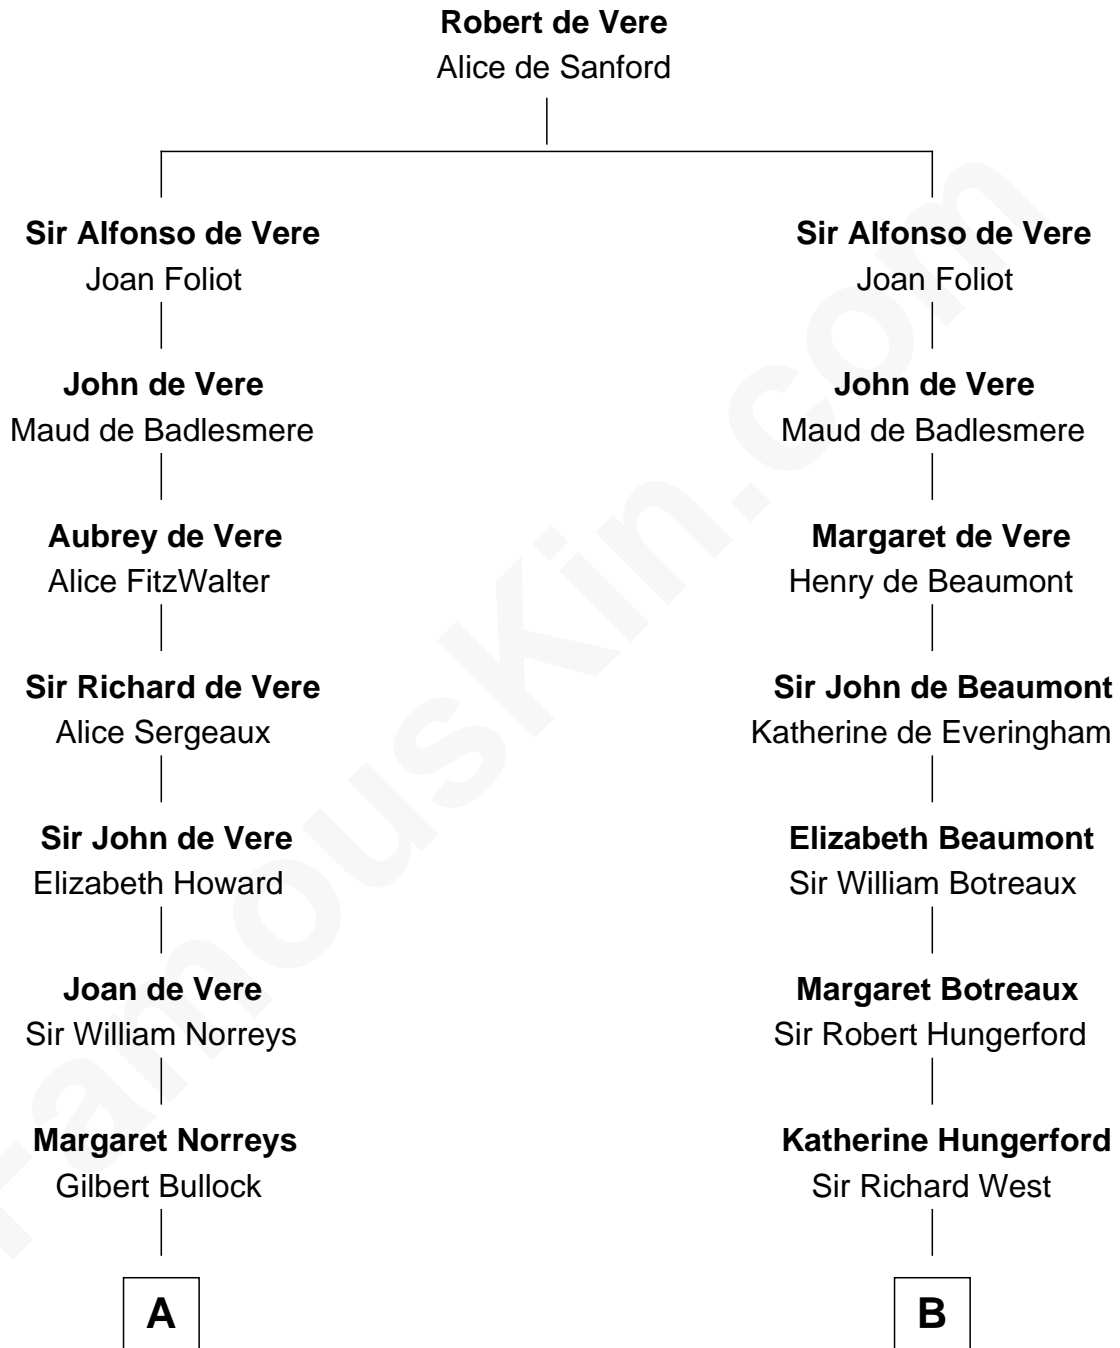

FamousKin.com
Relationship Chart of
George H. W. Bush
41st U.S. President

20th cousin 1 time removed of

John D. Rockefeller
Founder of the Standard Oil Company

C

Samuel Howard Fay
Susan Montfort Shellman

Harriet Eleanor Fay
Rev. James Smith Bush

Samuel Prescott Bush
Flora Sheldon

Prescott Sheldon Bush
Dorothy Wear Walker

George H. W. Bush
41st U.S. President

D

Miles Avery
Malinda Pixley

Lucy Avery
Godfrey Lewis Rockefeller

William Avery Rockefeller
Eliza Davison