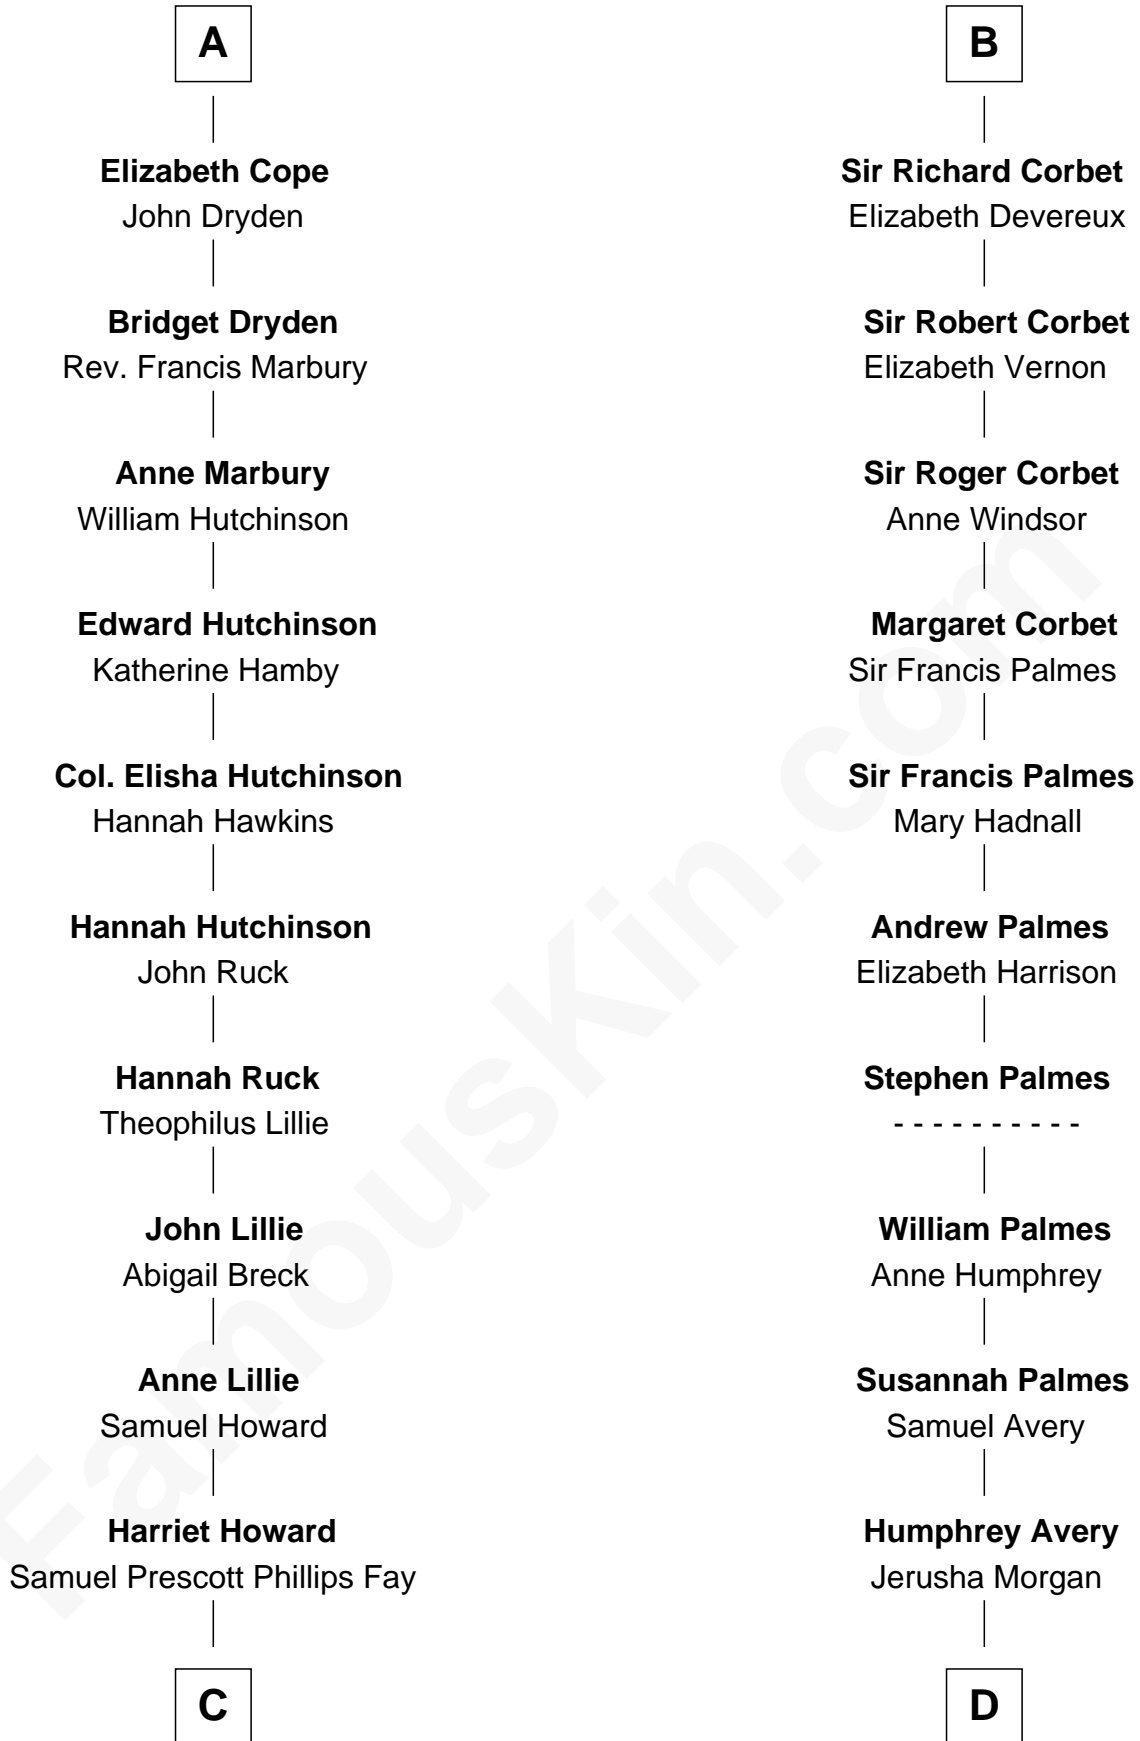

FamousKin.com Relationship Chart of

George H. W. Bush

41st U.S. President

21st cousin of

John D. Rockefeller

Founder of the Standard Oil Company

Sir Gilbert Talbot

Pernel le Boteler

Sir Henry de Grey

Richard Grey

Blanche de la Vache

Alice Grey

Sir William Burley

Elizabeth Burley

Sir John Hopton

Sir Walter Hopton

Joan Mortimer

Sir Thomas Hopton

Eleanor Lucy

Elizabeth Hopton

Sir Roger Corbet

B

C

Samuel Howard Fay
Susan Montfort Shellman

Harriet Eleanor Fay
Rev. James Smith Bush

Samuel Prescott Bush
Flora Sheldon

Prescott Sheldon Bush
Dorothy Wear Walker

George H. W. Bush
41st U.S. President

D

Solomon Avery
Hannah Punderson

Miles Avery
Malinda Pixley