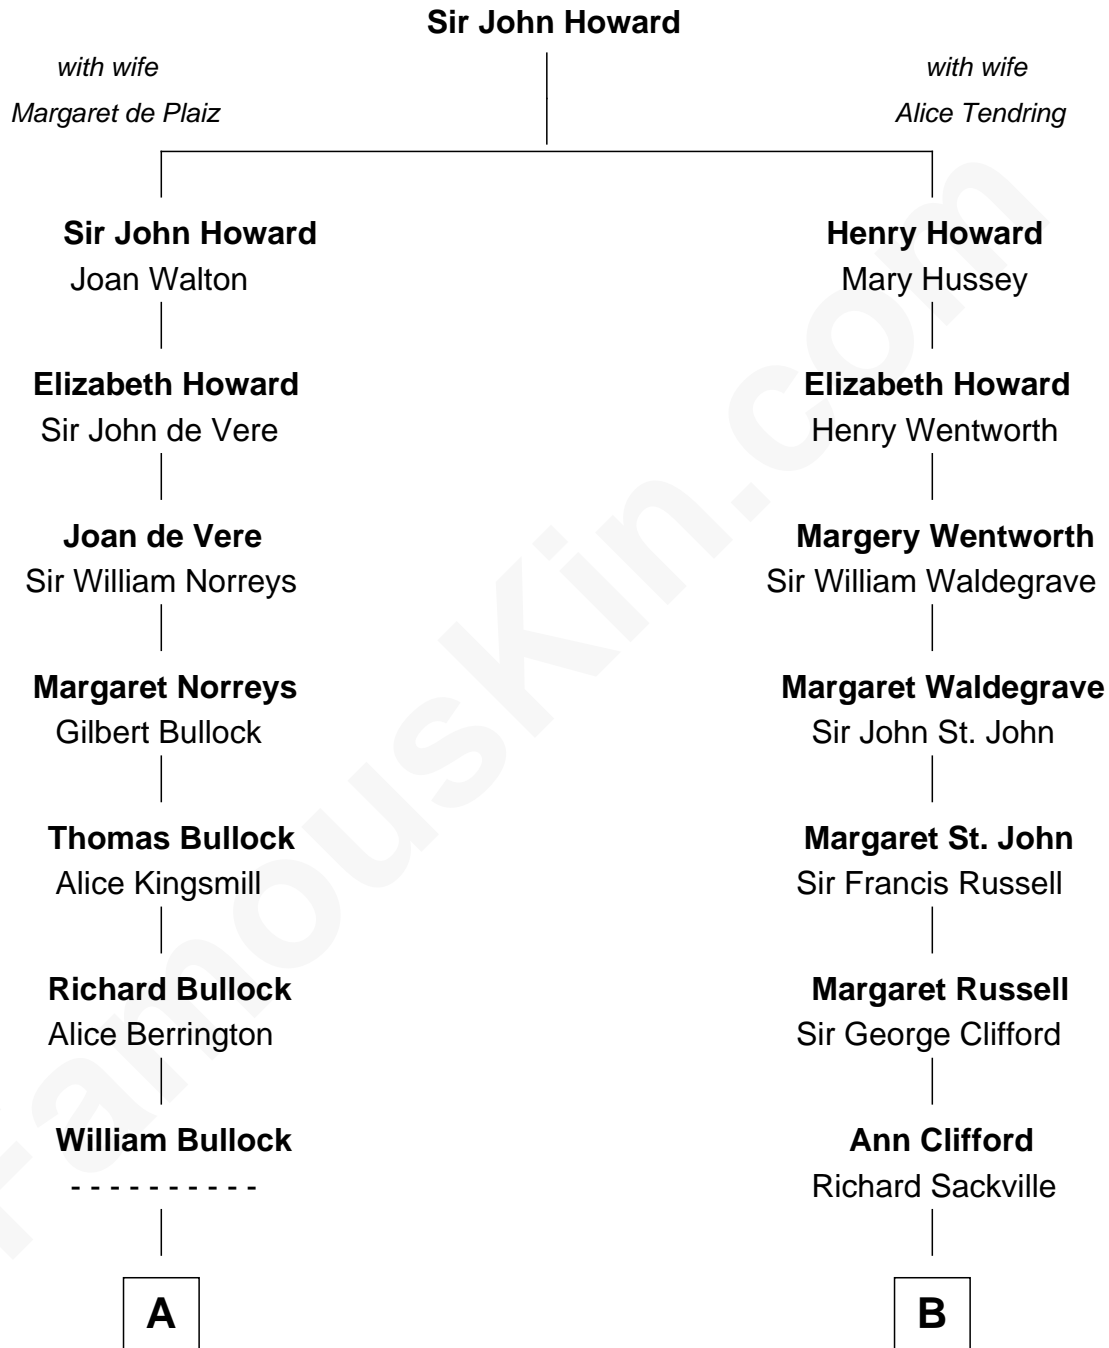

FamousKin.com
Relationship Chart of
George H. W. Bush
41st U.S. President

17th cousin 1 time removed of

Camilla Parker Bowles
Queen Consort of the United Kingdom

C

Prescott Sheldon Bush

Dorothy Wear Walker

George H. W. Bush

41st U.S. President

FamousKin.com