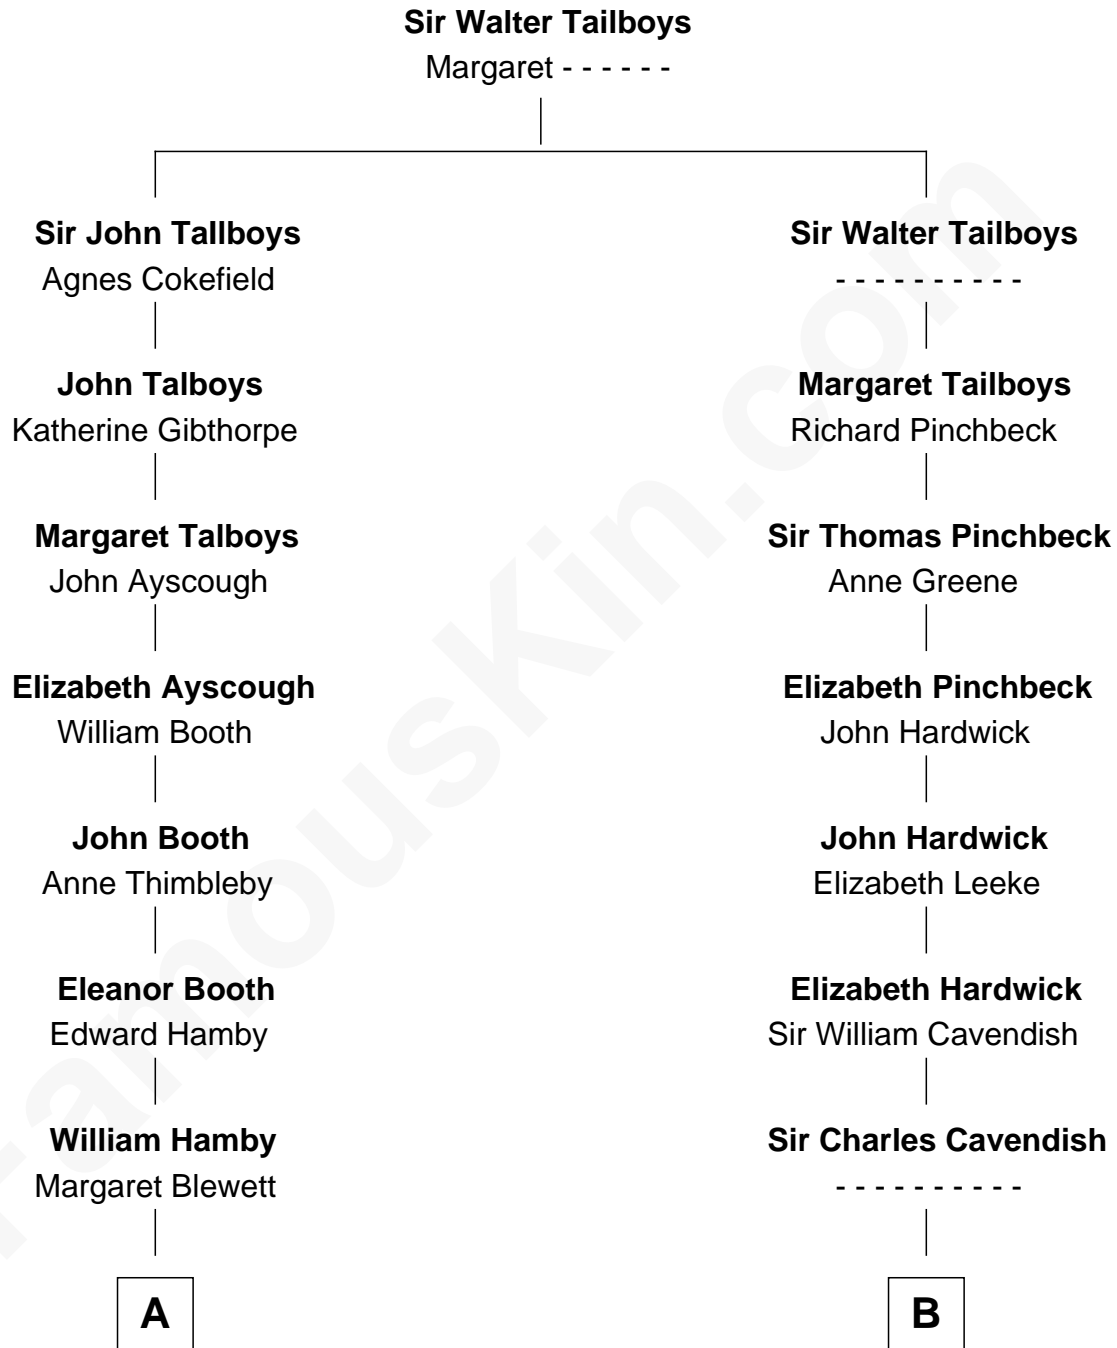

FamousKin.com
Relationship Chart of
George H. W. Bush
41st U.S. President

18th cousin 1 time removed of

Camilla Parker Bowles
Queen Consort of the United Kingdom

C

Samuel Prescott Bush

Flora Sheldon

Prescott Sheldon Bush

Dorothy Wear Walker

George H. W. Bush

41st U.S. President

D

Rosalind Maud Cubitt

Bruce Middleton Hope Shand

Camilla Parker Bowles

Queen Consort