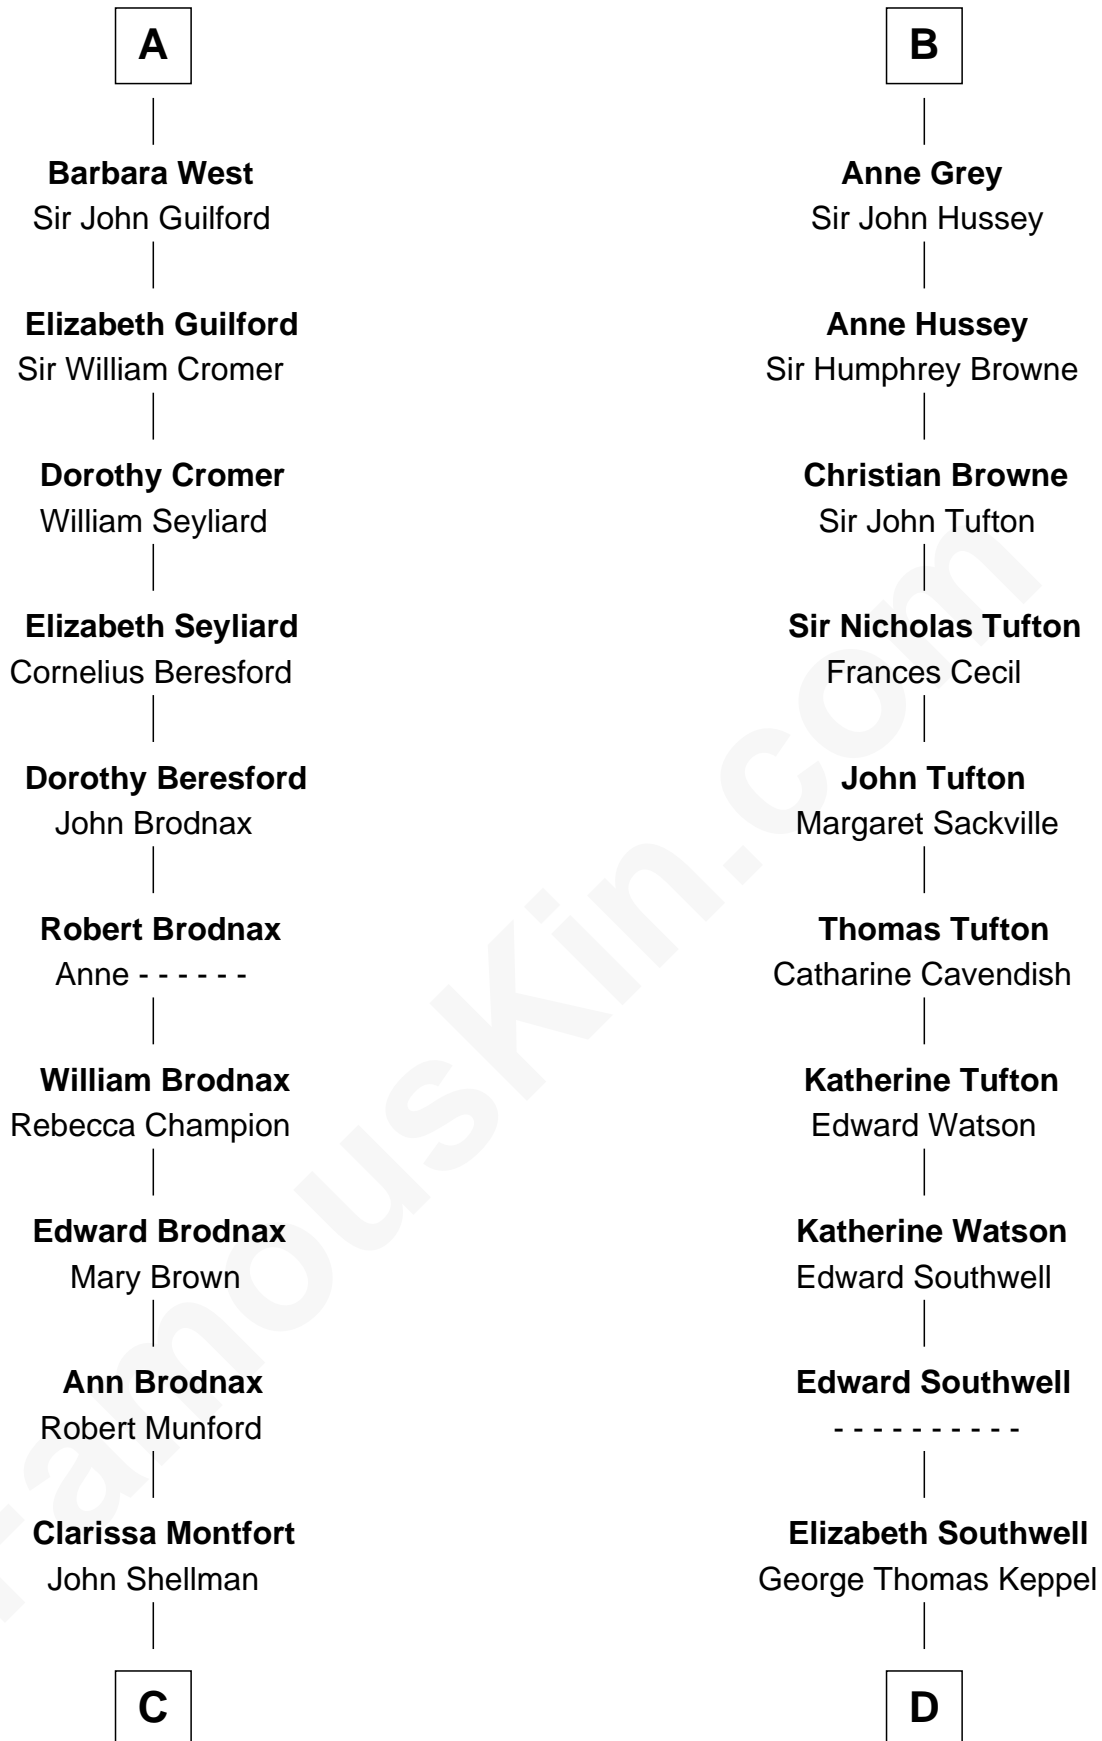

FamousKin.com Relationship Chart of

George H. W. Bush

41st U.S. President

21st cousin of

Camilla Parker Bowles

Queen Consort of the United Kingdom

Edmund Plantagenet

Blanche of Artois

Dorothy Wear Walker

George H. W. Bush

41st U.S. President

D

William Coutts Keppel

Sophia Mary McNab

George Keppel

Alice Frederica Edmonstone