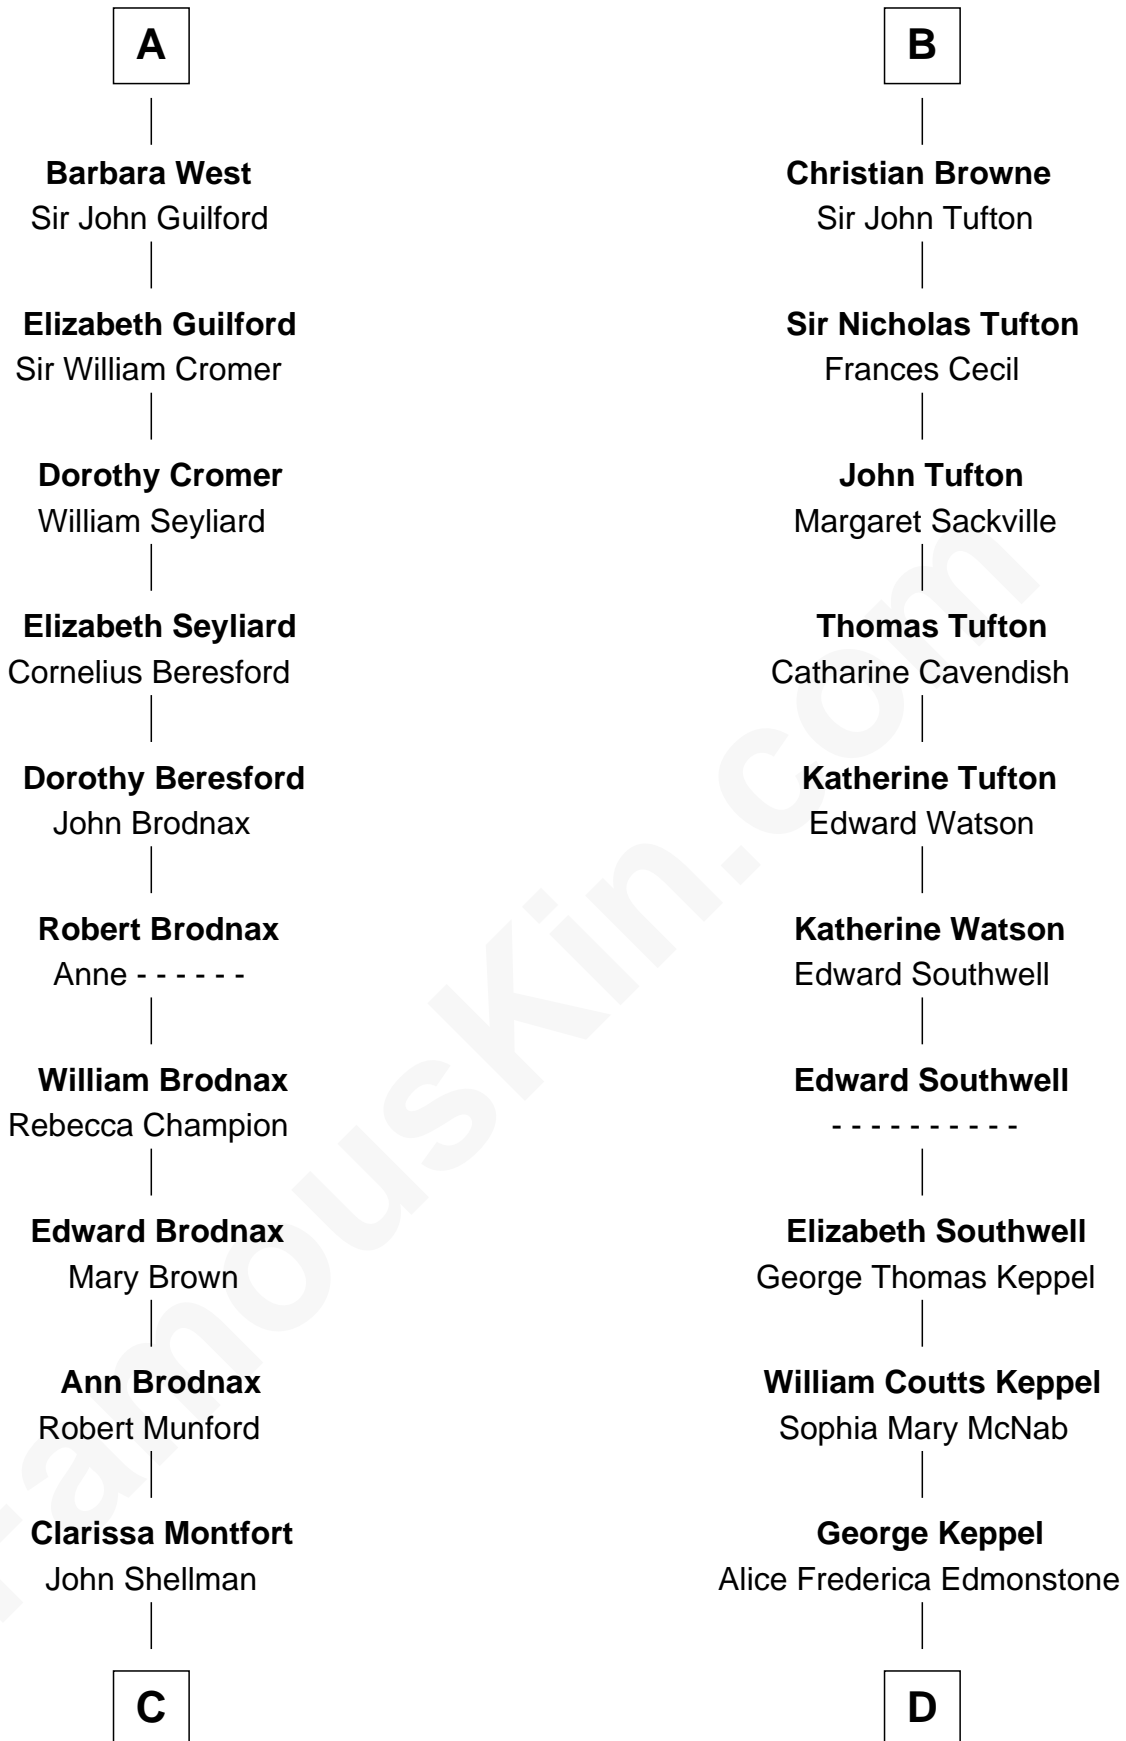

**FamousKin.com**  
**Relationship Chart of**  
**George H. W. Bush**  
*41st U.S. President*

19th cousin 2 times removed of

**Camilla Parker Bowles**  
*Queen Consort of the United Kingdom*

**C**

**Susan Montfort Shellman**

Samuel Howard Fay

**Harriet Eleanor Fay**

Rev. James Smith Bush

**Samuel Prescott Bush**

Flora Sheldon

**Prescott Sheldon Bush**

Dorothy Wear Walker

**George H. W. Bush**