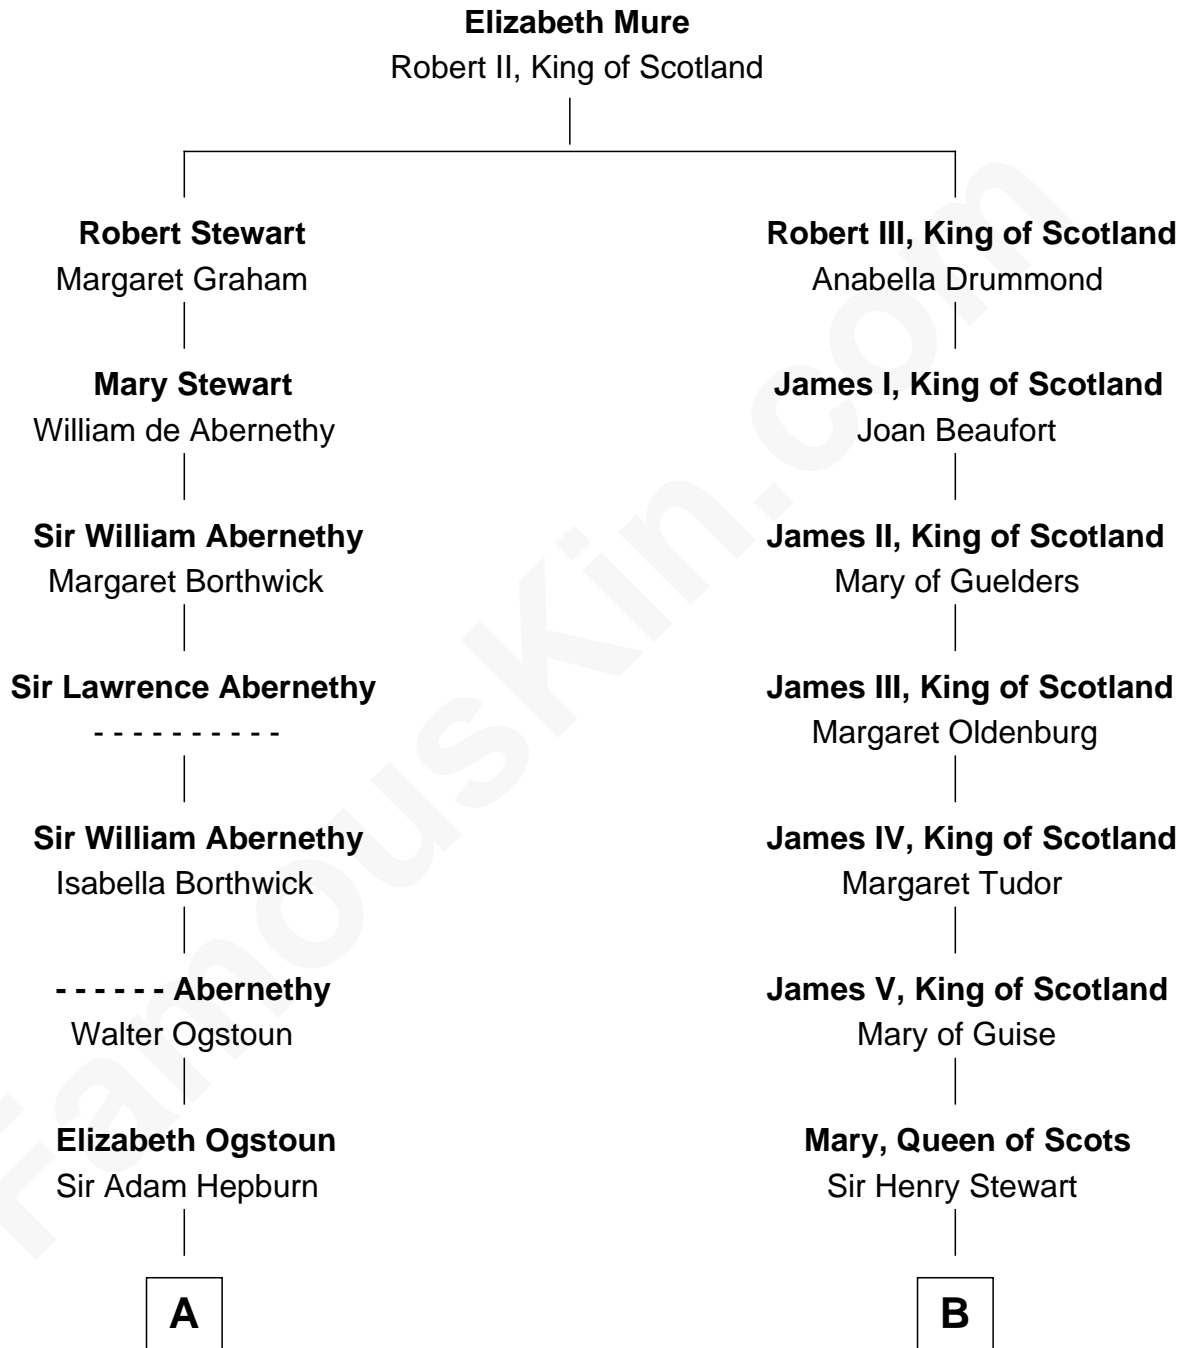

FamousKin.com
Relationship Chart of
George H. W. Bush
41st U.S. President

19th cousin 2 times removed of
Camilla Parker Bowles
Queen Consort of the United Kingdom

C

Cortland Philip Livingston Butler

Elizabeth Slade Pierce

Mary Elizabeth Butler

Robert Emmet Sheldon

Flora Sheldon

Samuel Prescott Bush

Prescott Sheldon Bush

Dorothy Wear Walker

George H. W. Bush

41st U.S. President