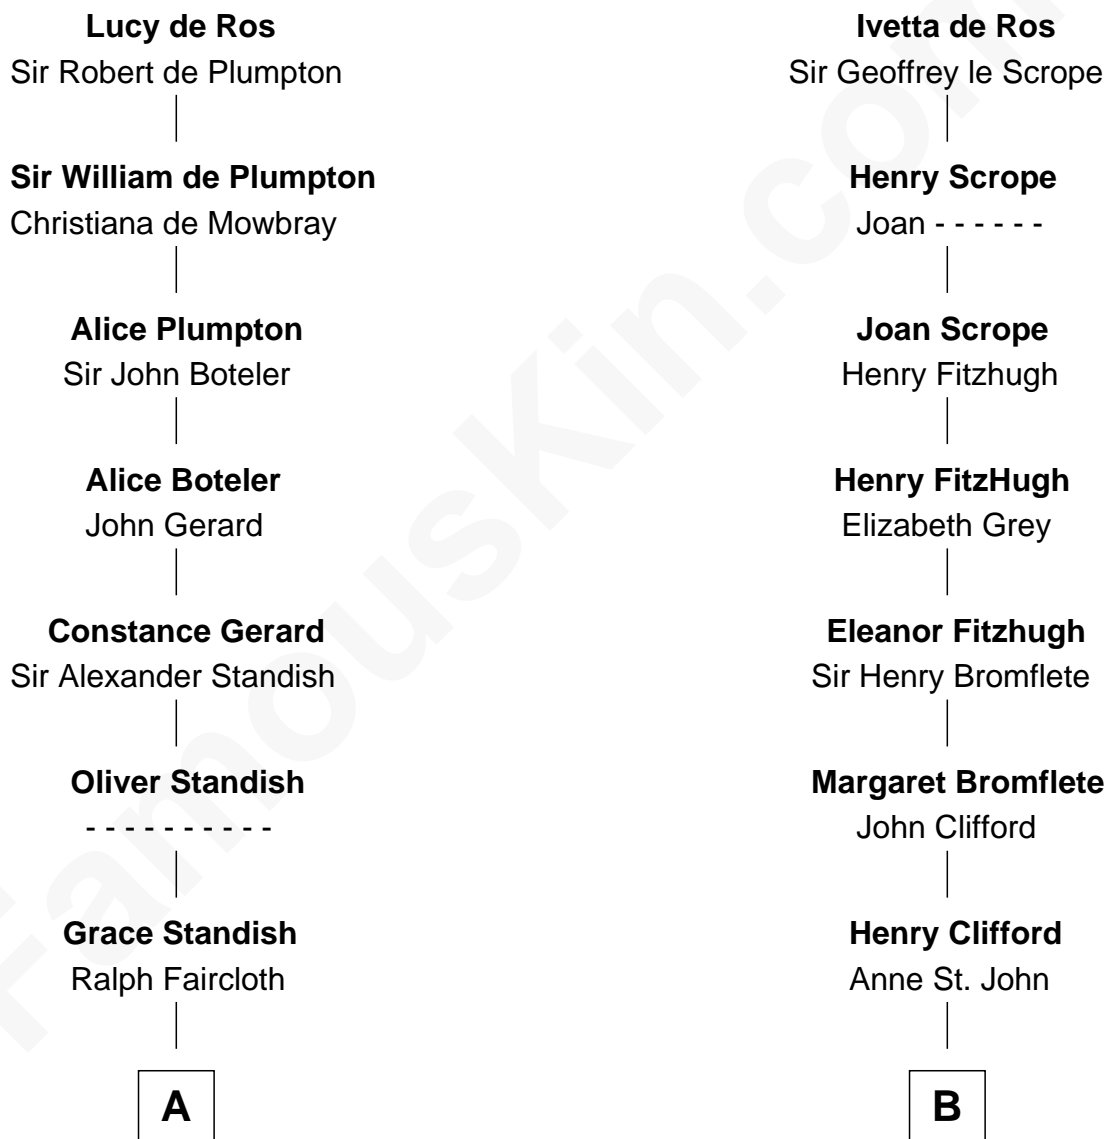

FamousKin.com Relationship Chart of

George H. W. Bush

41st U.S. President

21st cousin of

Camilla Parker Bowles

Queen Consort of the United Kingdom

Sir William de Ros

Eustache Fitz Ralph