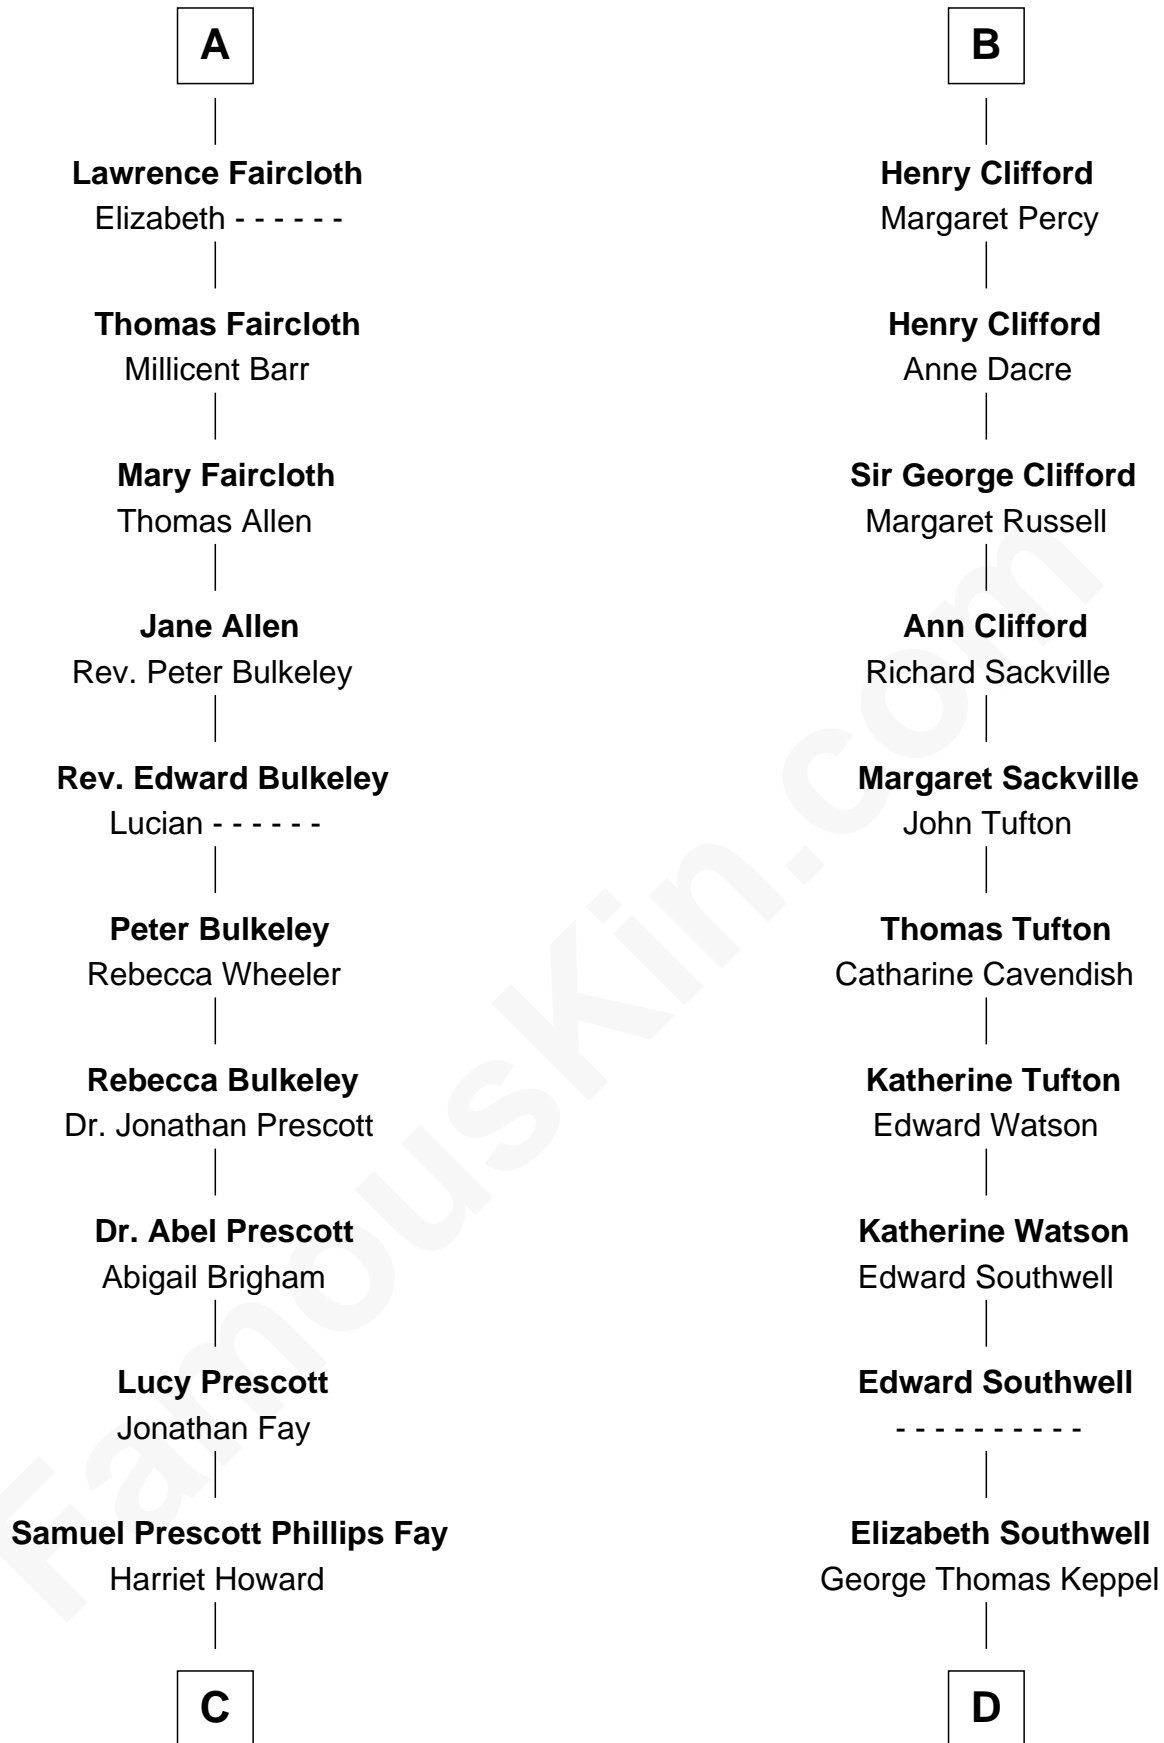

FamousKin.com Relationship Chart of

George H. W. Bush

41st U.S. President

21st cousin of

Camilla Parker Bowles

Queen Consort of the United Kingdom

Sir William de Ros

Eustache Fitz Ralph

C

Samuel Howard Fay
Susan Montfort Shellman

Harriet Eleanor Fay
Rev. James Smith Bush

Samuel Prescott Bush
Flora Sheldon

Prescott Sheldon Bush
Dorothy Wear Walker

George H. W. Bush
41st U.S. President

D

William Coutts Keppel
Sophia Mary McNab