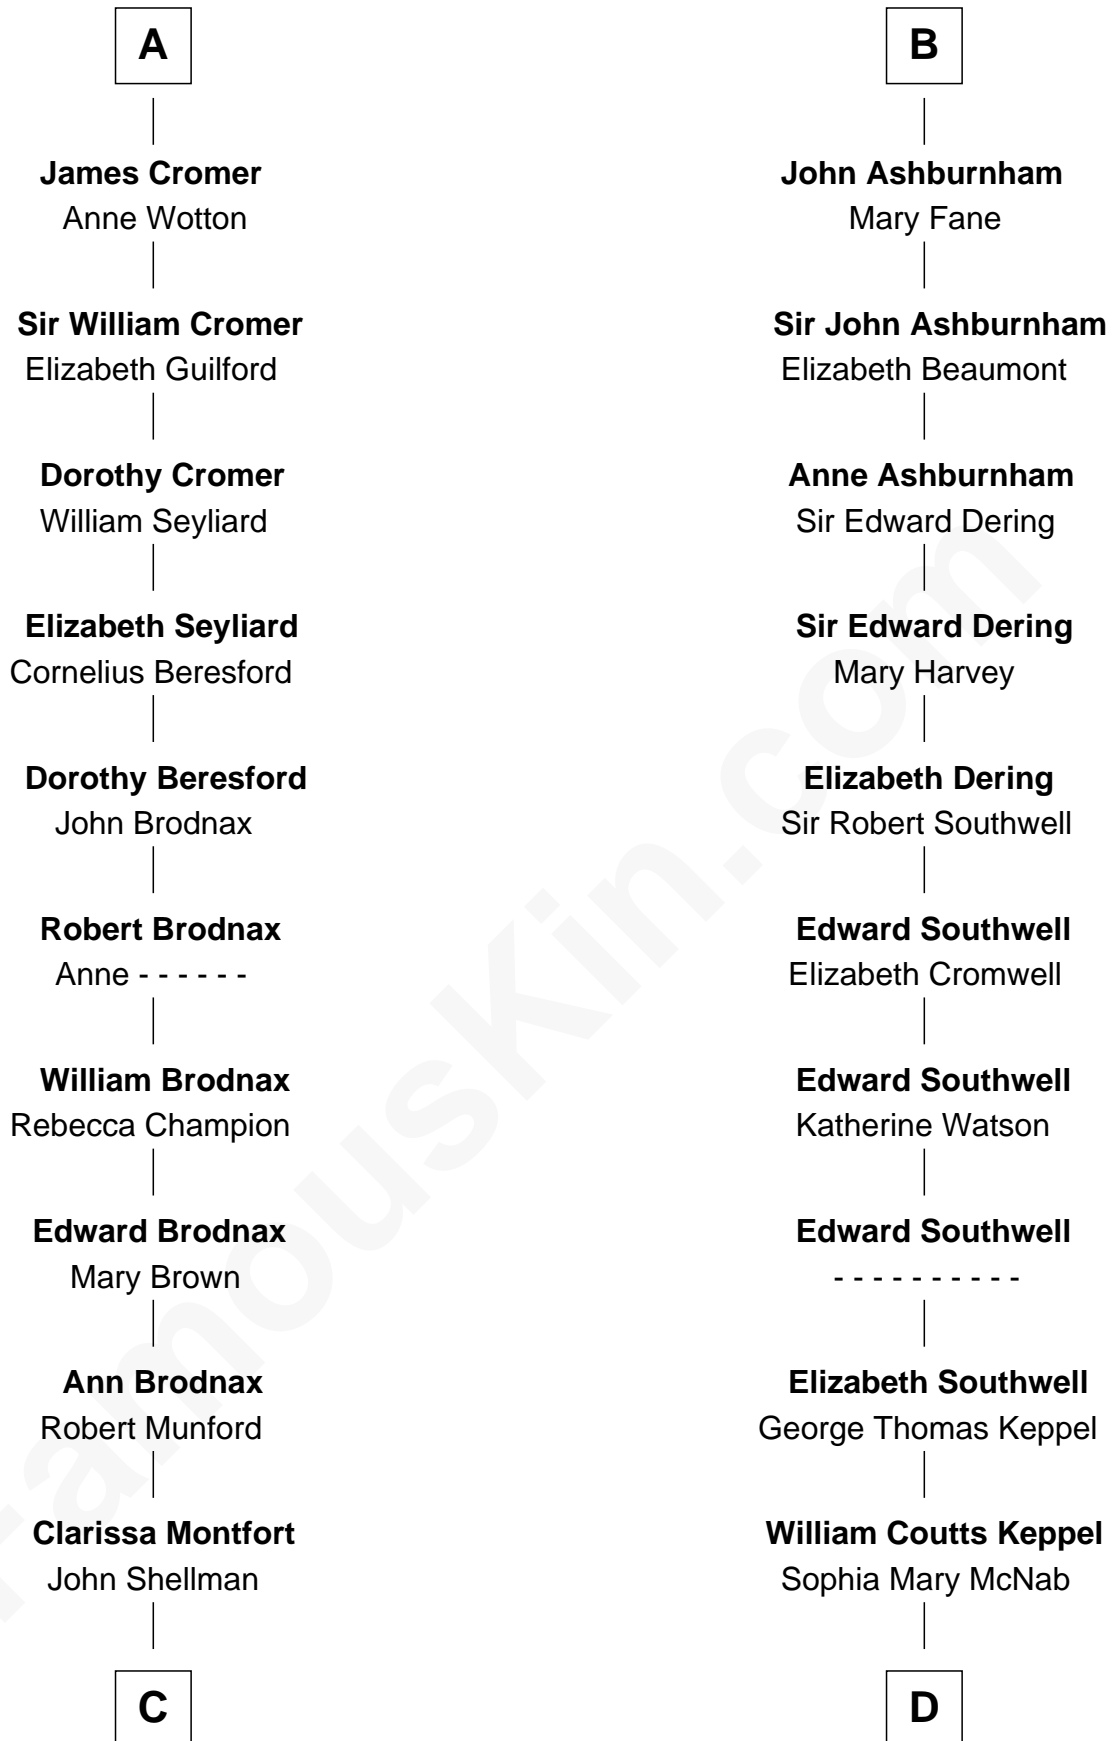

FamousKin.com
Relationship Chart of
George H. W. Bush
41st U.S. President

20th cousin 1 time removed of
Camilla Parker Bowles
Queen Consort of the United Kingdom

C

Susan Montfort Shellman

Samuel Howard Fay

Harriet Eleanor Fay

Rev. James Smith Bush

Samuel Prescott Bush

Flora Sheldon

Prescott Sheldon Bush

Dorothy Wear Walker

George H. W. Bush

41st U.S. President