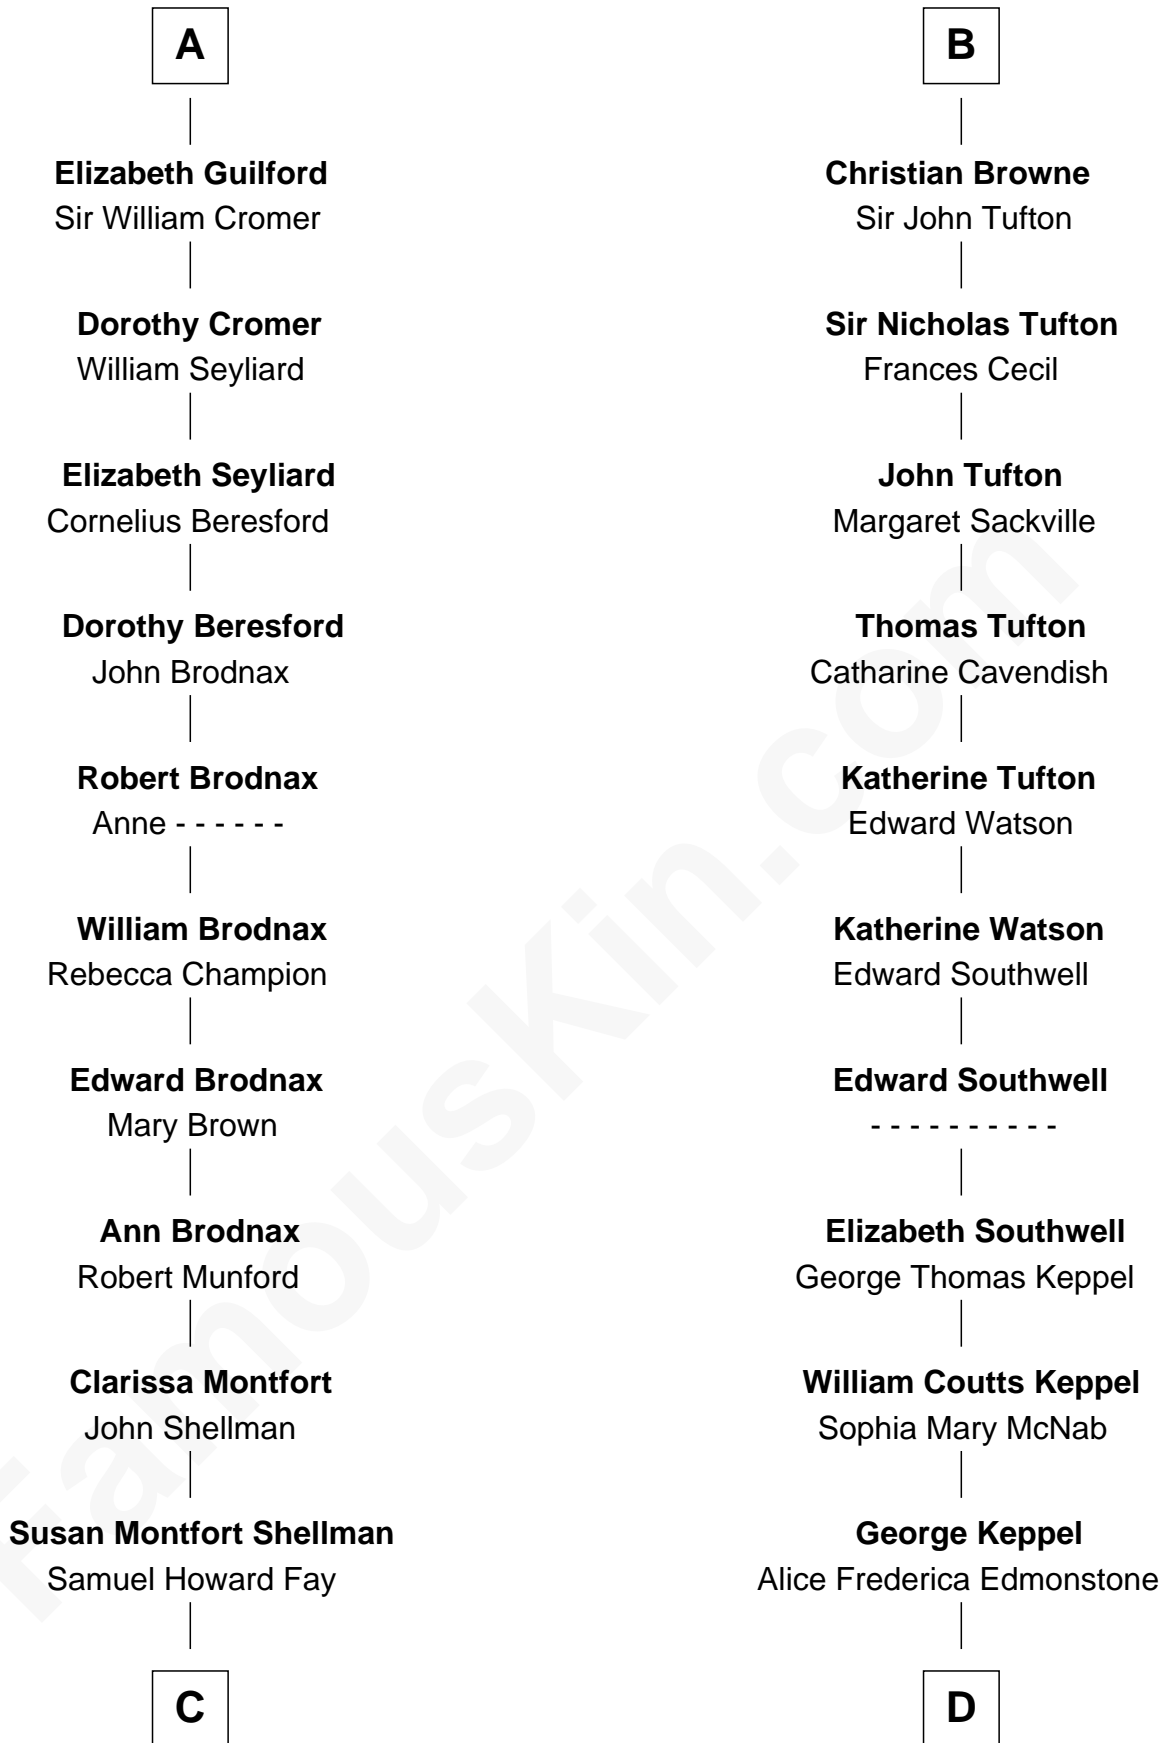

FamousKin.com
Relationship Chart of
George H. W. Bush
41st U.S. President

19th cousin 1 time removed of

Camilla Parker Bowles
Queen Consort of the United Kingdom

Sir Robert de Holland
 Maude la Zouche

C

Harriet Eleanor Fay
Rev. James Smith Bush

Samuel Prescott Bush
Flora Sheldon

Prescott Sheldon Bush
Dorothy Wear Walker

George H. W. Bush
41st U.S. President

D

Sonia Rosemary Keppel
Roland Calvert Cubitt

Rosalind Maud Cubitt
Bruce Middleton Hope Shand