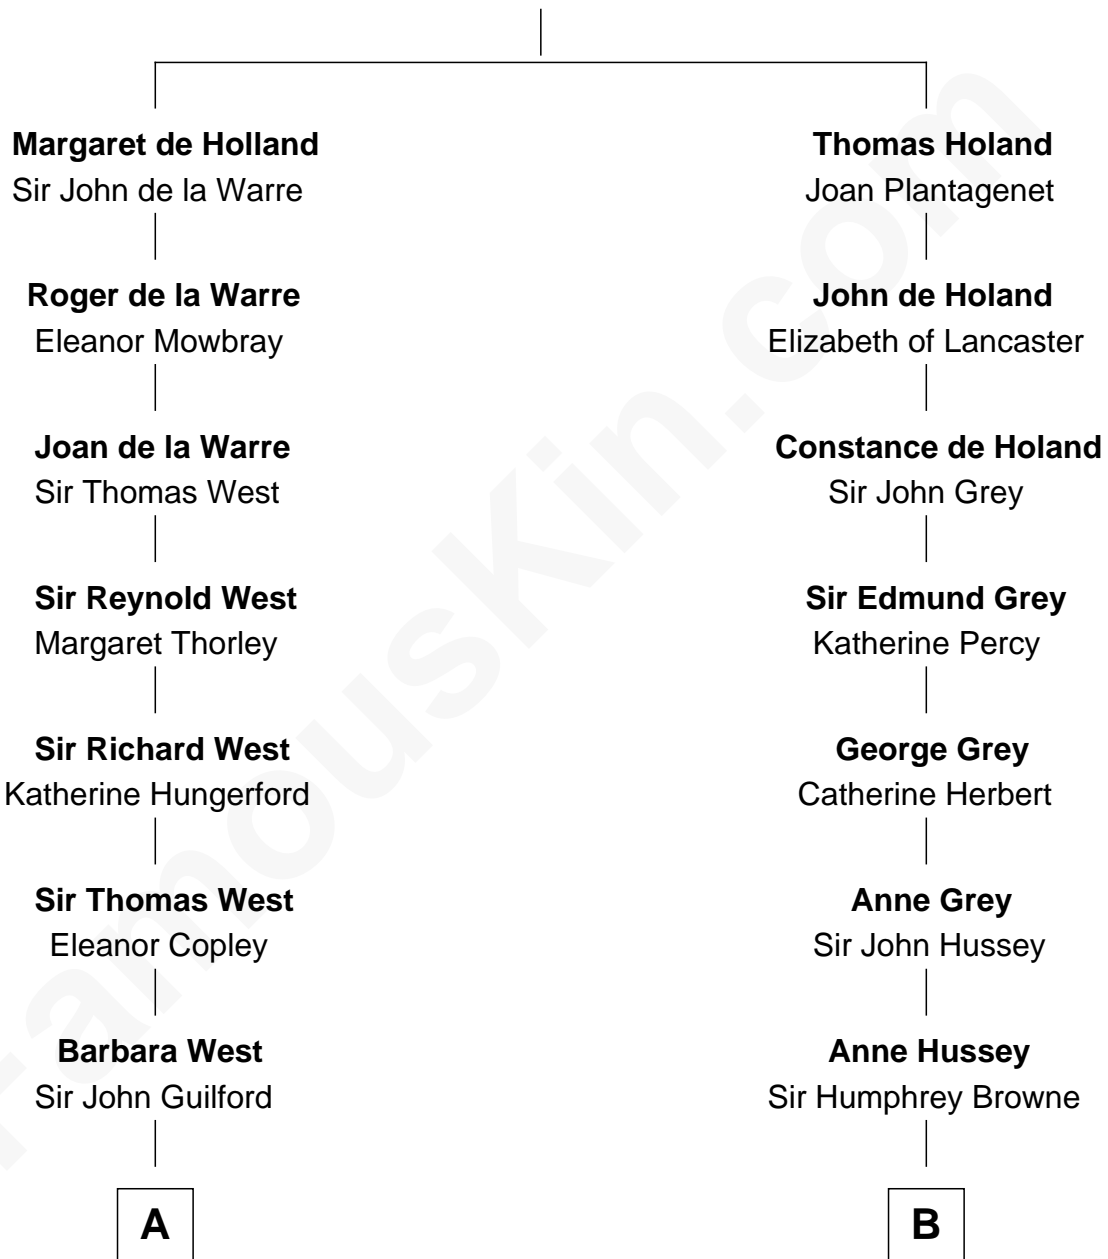

FamousKin.com
Relationship Chart of
George H. W. Bush
41st U.S. President

19th cousin 1 time removed of

Camilla Parker Bowles
Queen Consort of the United Kingdom

Sir Robert de Holland
 Maude la Zouche

C

Harriet Eleanor Fay
Rev. James Smith Bush

Samuel Prescott Bush
Flora Sheldon

Prescott Sheldon Bush
Dorothy Wear Walker

George H. W. Bush
41st U.S. President

D

Sonia Rosemary Keppel
Roland Calvert Cubitt

Rosalind Maud Cubitt
Bruce Middleton Hope Shand