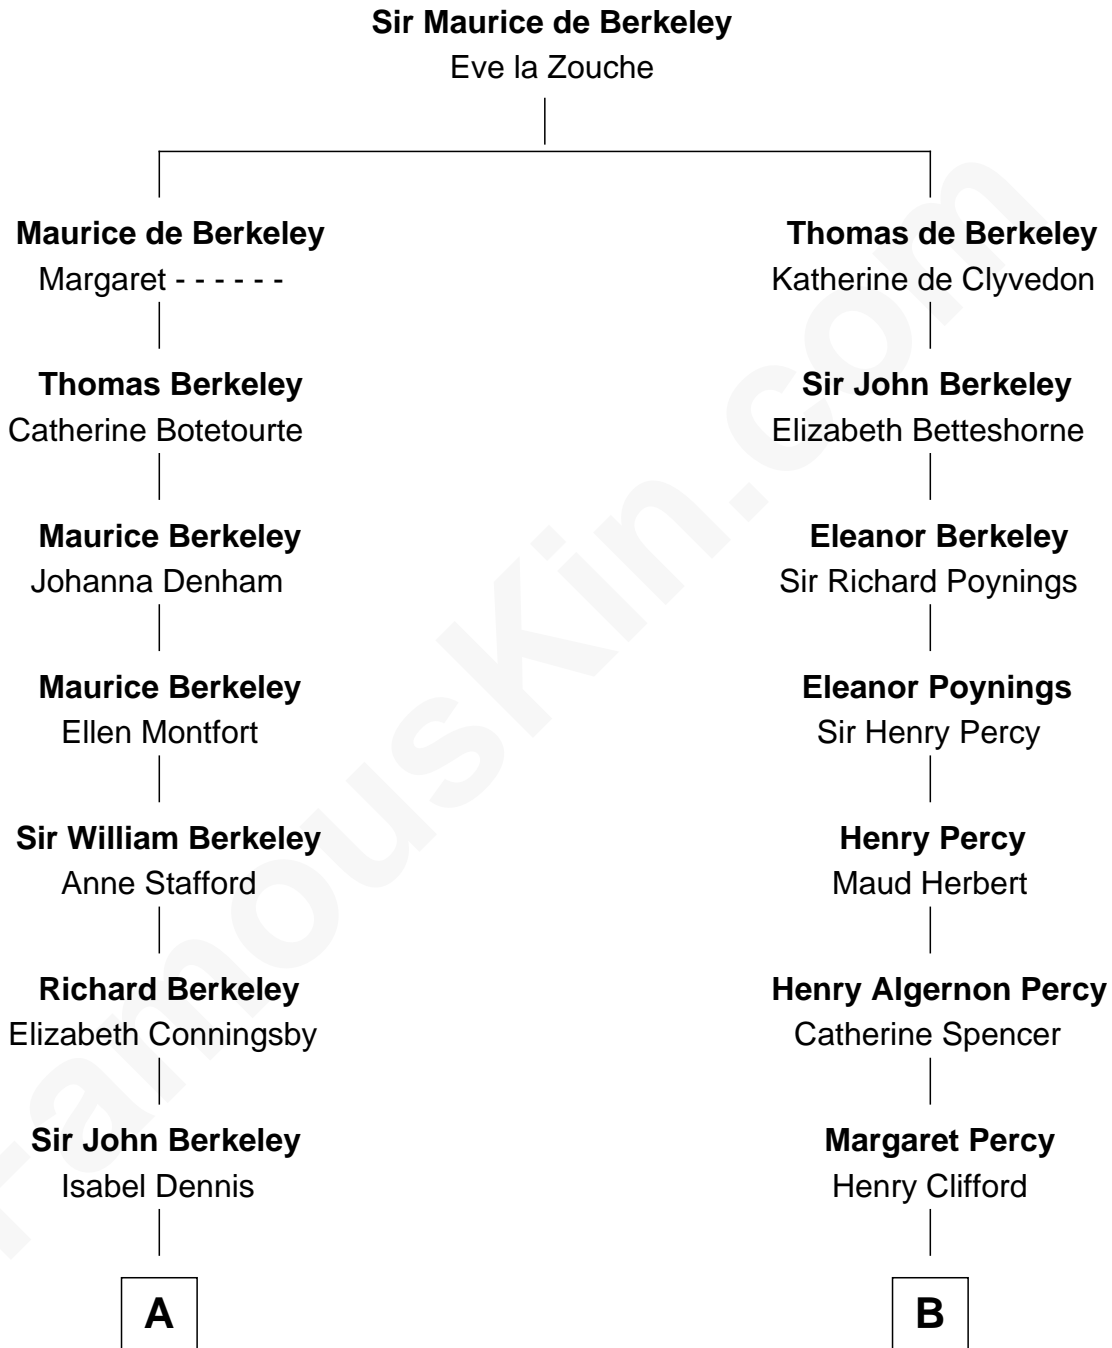

FamousKin.com
Relationship Chart of
George H. W. Bush
41st U.S. President

20th cousin 1 time removed of
Camilla Parker Bowles
Queen Consort of the United Kingdom

C

Samuel Howard Fay
Susan Montfort Shellman

Harriet Eleanor Fay
Rev. James Smith Bush

Samuel Prescott Bush
Flora Sheldon

Prescott Sheldon Bush
Dorothy Wear Walker

George H. W. Bush
41st U.S. President

D

George Keppel
Alice Frederica Edmonstone

Sonia Rosemary Keppel
Roland Calvert Cubitt