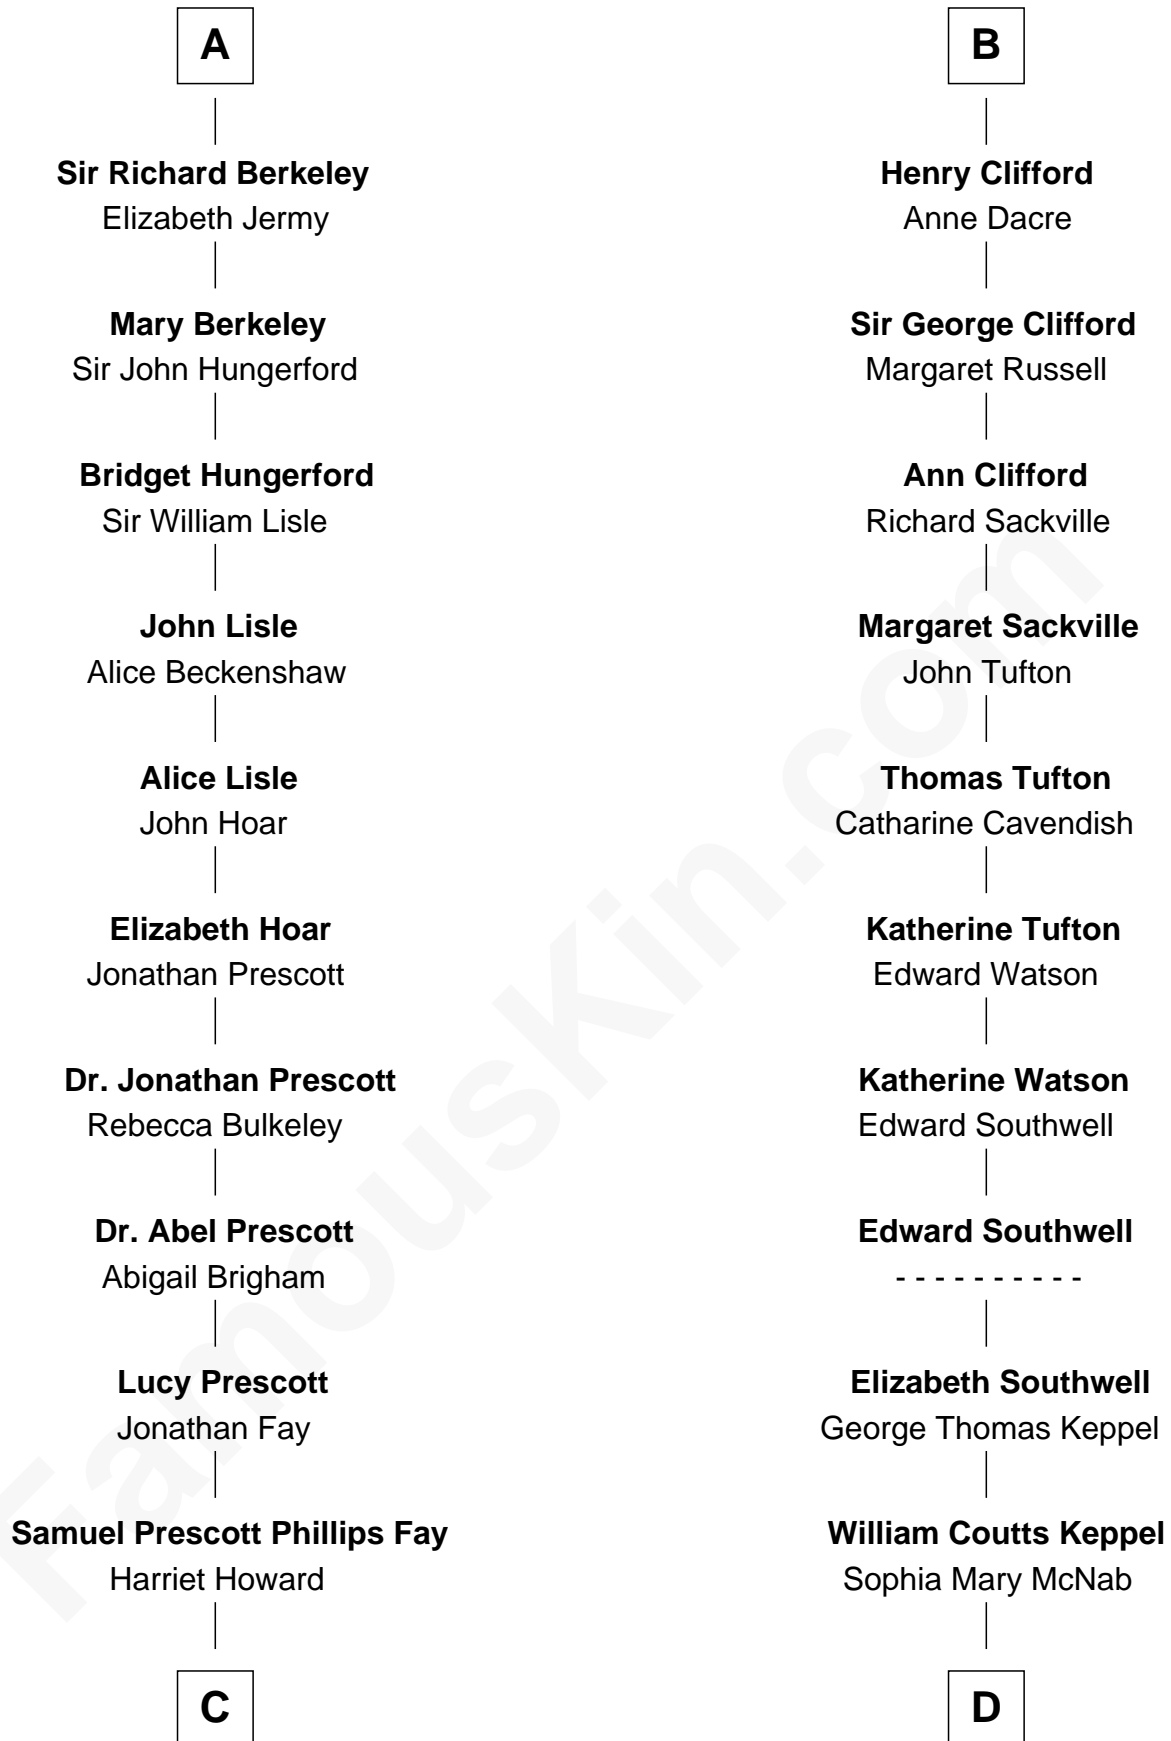

FamousKin.com
Relationship Chart of
George H. W. Bush
41st U.S. President

20th cousin 1 time removed of
Camilla Parker Bowles
Queen Consort of the United Kingdom

C

Samuel Howard Fay
Susan Montfort Shellman

Harriet Eleanor Fay
Rev. James Smith Bush

Samuel Prescott Bush
Flora Sheldon

Prescott Sheldon Bush
Dorothy Wear Walker

George H. W. Bush
41st U.S. President

D

George Keppel
Alice Frederica Edmonstone

Sonia Rosemary Keppel
Roland Calvert Cubitt