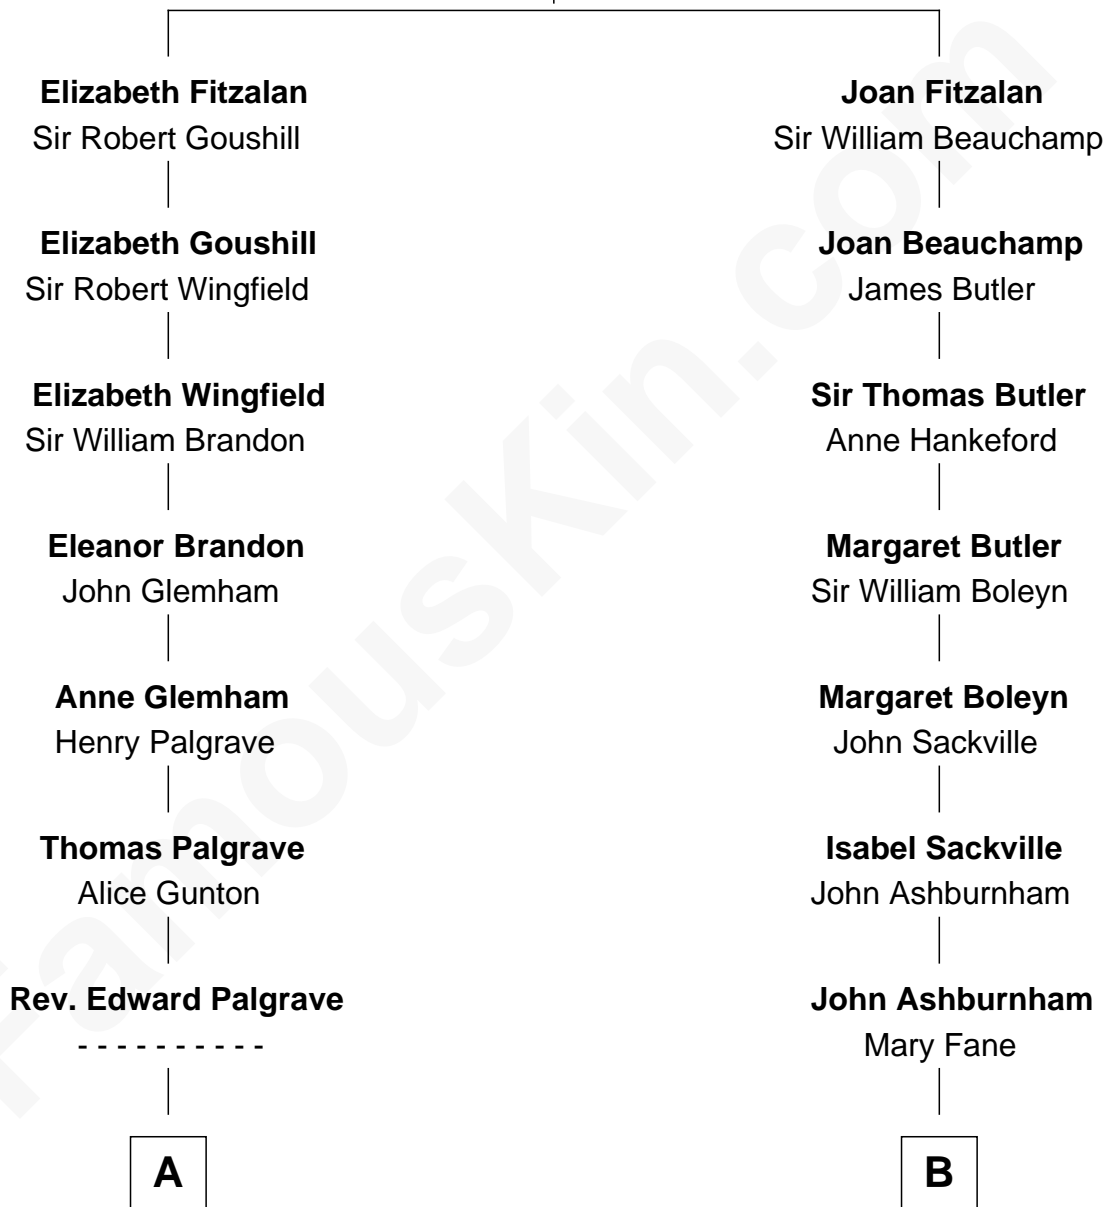

FamousKin.com Relationship Chart of

George H. W. Bush

41st U.S. President

19th cousin of

Camilla Parker Bowles

Queen Consort of the United Kingdom

Sir Richard Fitzalan

Elizabeth de Bohun

C

Samuel Prescott Bush

Flora Sheldon

Prescott Sheldon Bush

Dorothy Wear Walker

George H. W. Bush

41st U.S. President

D