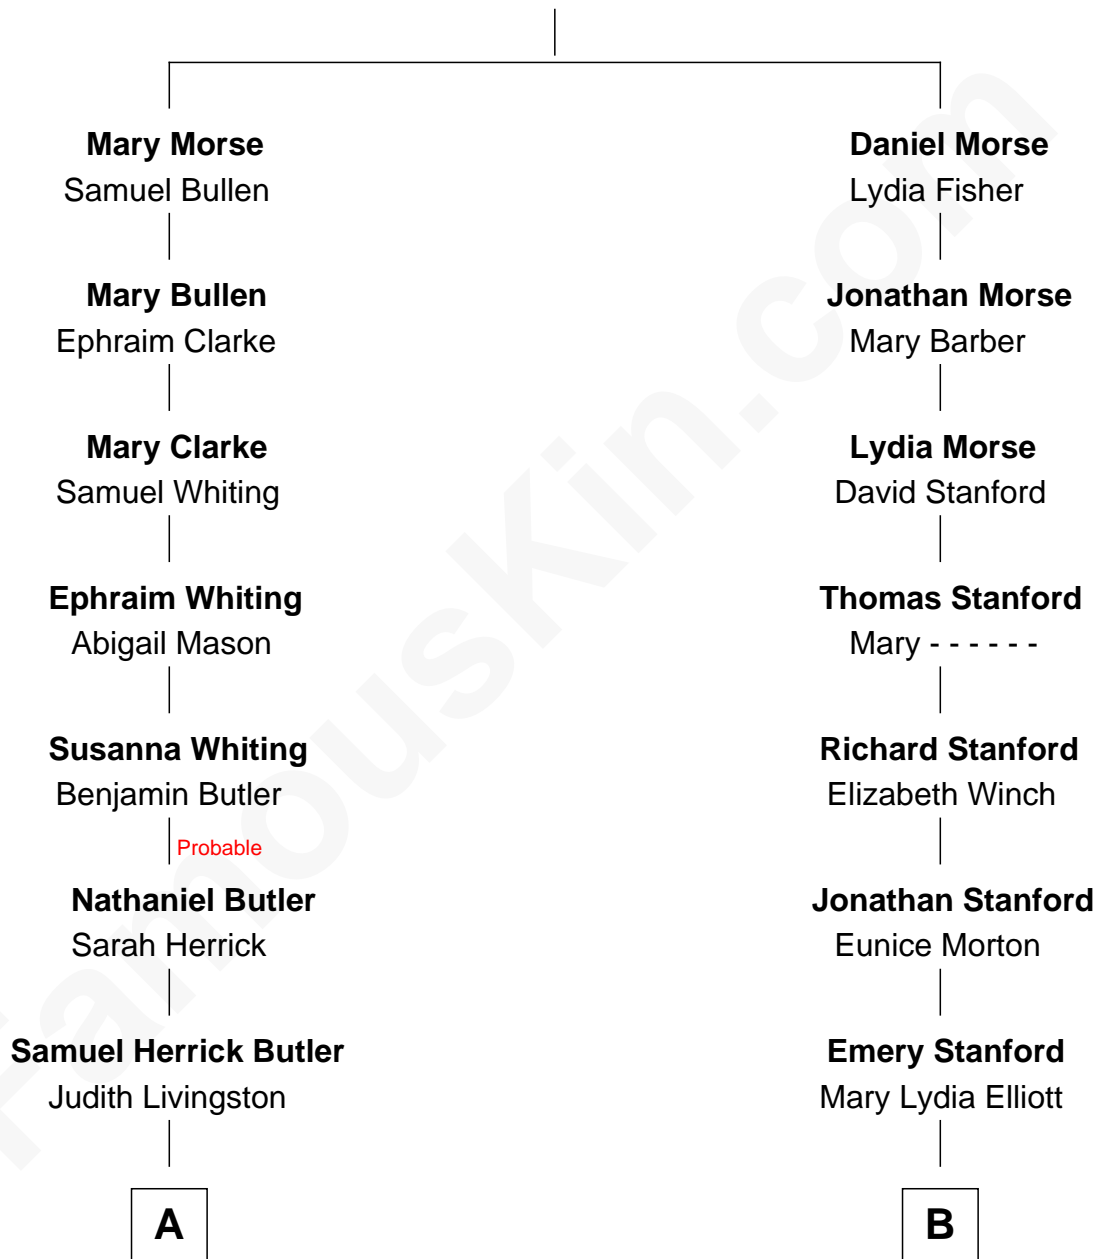

FamousKin.com
Relationship Chart of
George H. W. Bush
41st U.S. President

10th cousin 1 time removed of

Raquel Welch
Movie Actress

Samuel Morse
 Elizabeth Jasper

A

Cortland Philip Livingston Butler

Elizabeth Slade Pierce

Mary Elizabeth Butler

Robert Emmet Sheldon

Flora Sheldon

Samuel Prescott Bush

Prescott Sheldon Bush

Dorothy Wear Walker

George H. W. Bush

41st U.S. President