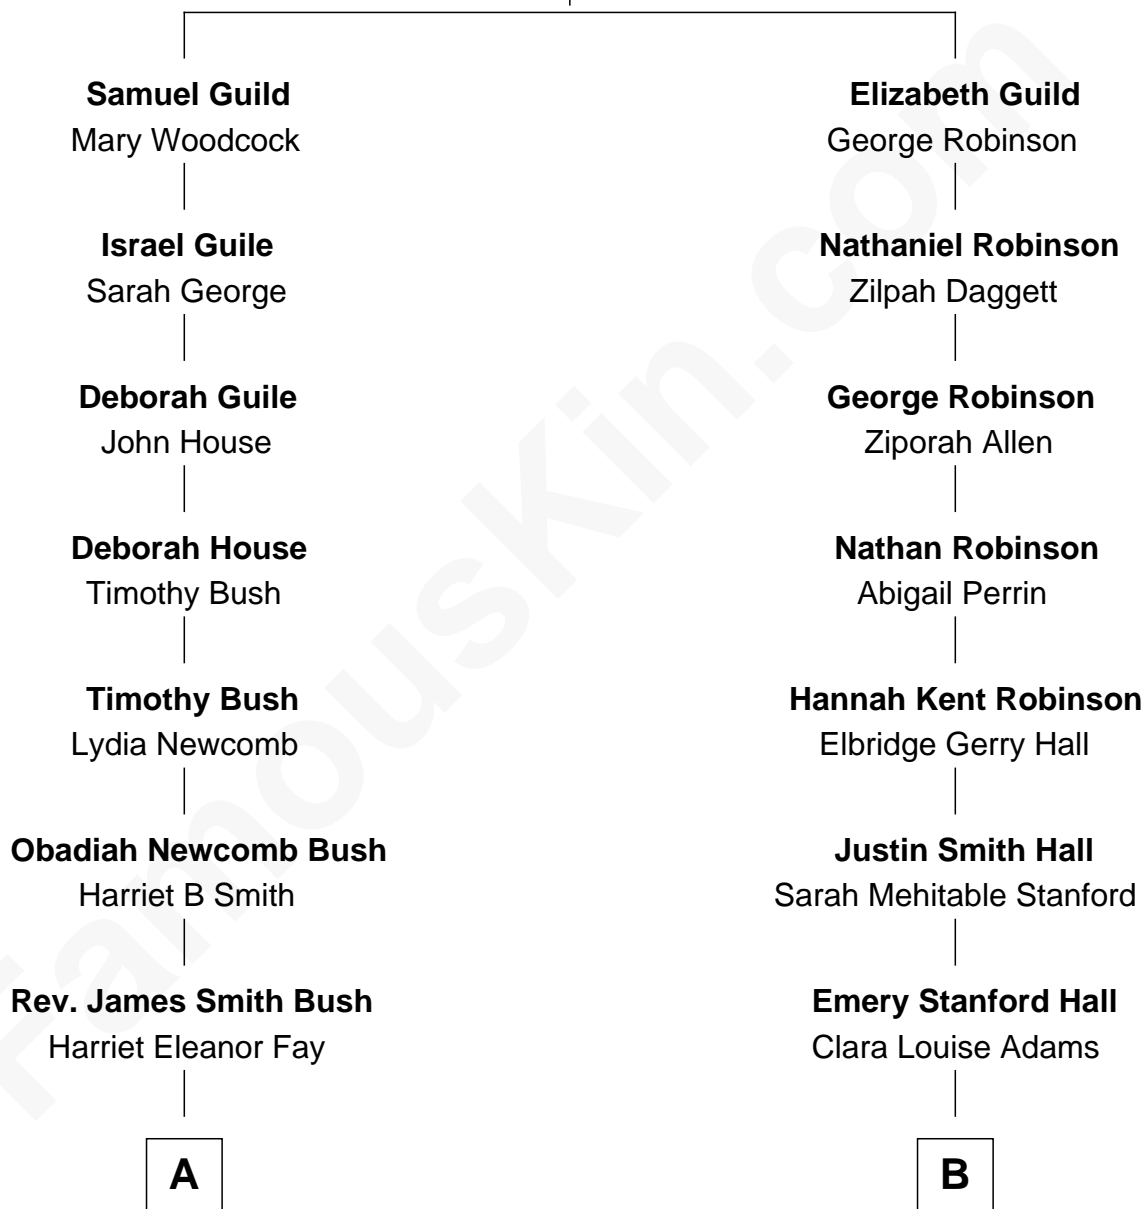

FamousKin.com
Relationship Chart of
George H. W. Bush
41st U.S. President

8th cousin 1 time removed of

Raquel Welch
Movie Actress

John Guild
 Elizabeth Crooke

A

Samuel Prescott Bush

Flora Sheldon

Prescott Sheldon Bush

Dorothy Wear Walker

George H. W. Bush

41st U.S. President

B

Josephine Sarah Hall

Armando Carlos Tejada

Raquel Welch

aka Raquel Welch