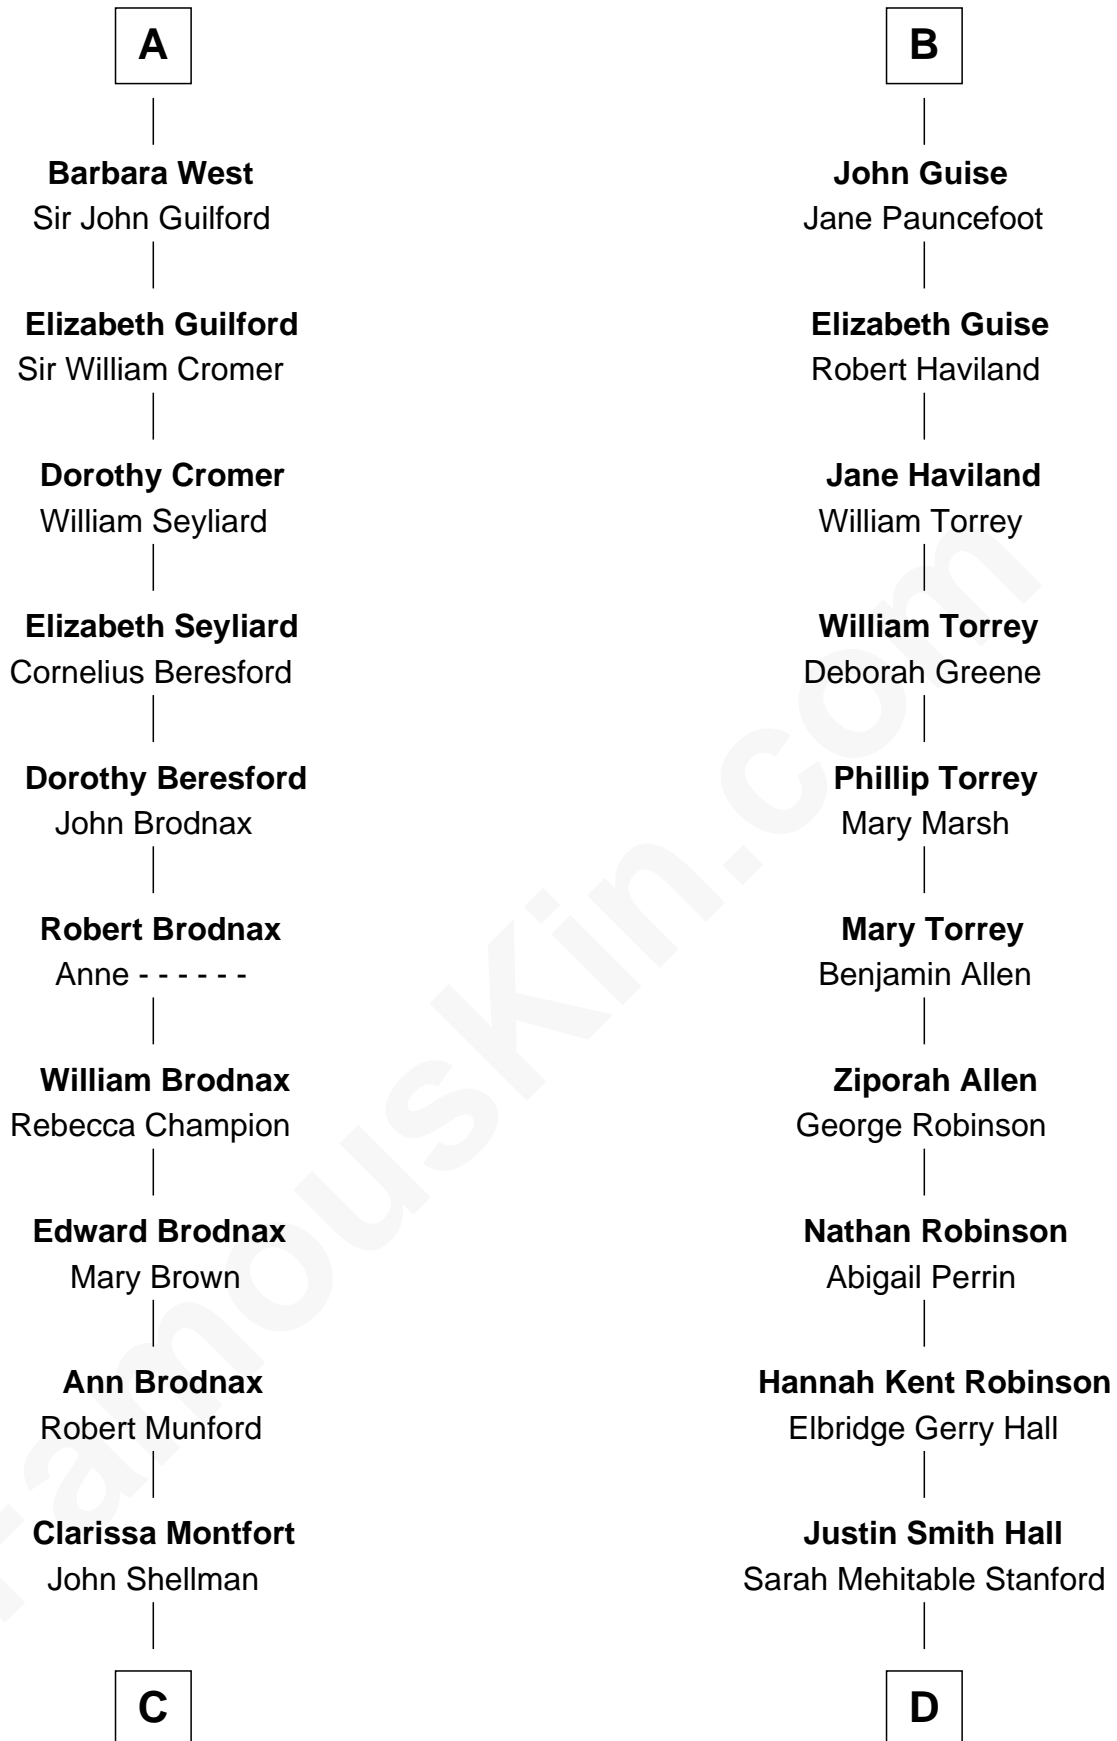

FamousKin.com
Relationship Chart of
George H. W. Bush
41st U.S. President

19th cousin 2 times removed of

Raquel Welch
Movie Actress

C

Susan Montfort Shellman

Samuel Howard Fay

Harriet Eleanor Fay

Rev. James Smith Bush

Samuel Prescott Bush

Flora Sheldon

Prescott Sheldon Bush

Dorothy Wear Walker

George H. W. Bush

41st U.S. President

D

Emery Stanford Hall

Clara Louise Adams

Josephine Sarah Hall

Armando Carlos Tejada

Raquel Welch

aka Raquel Welch