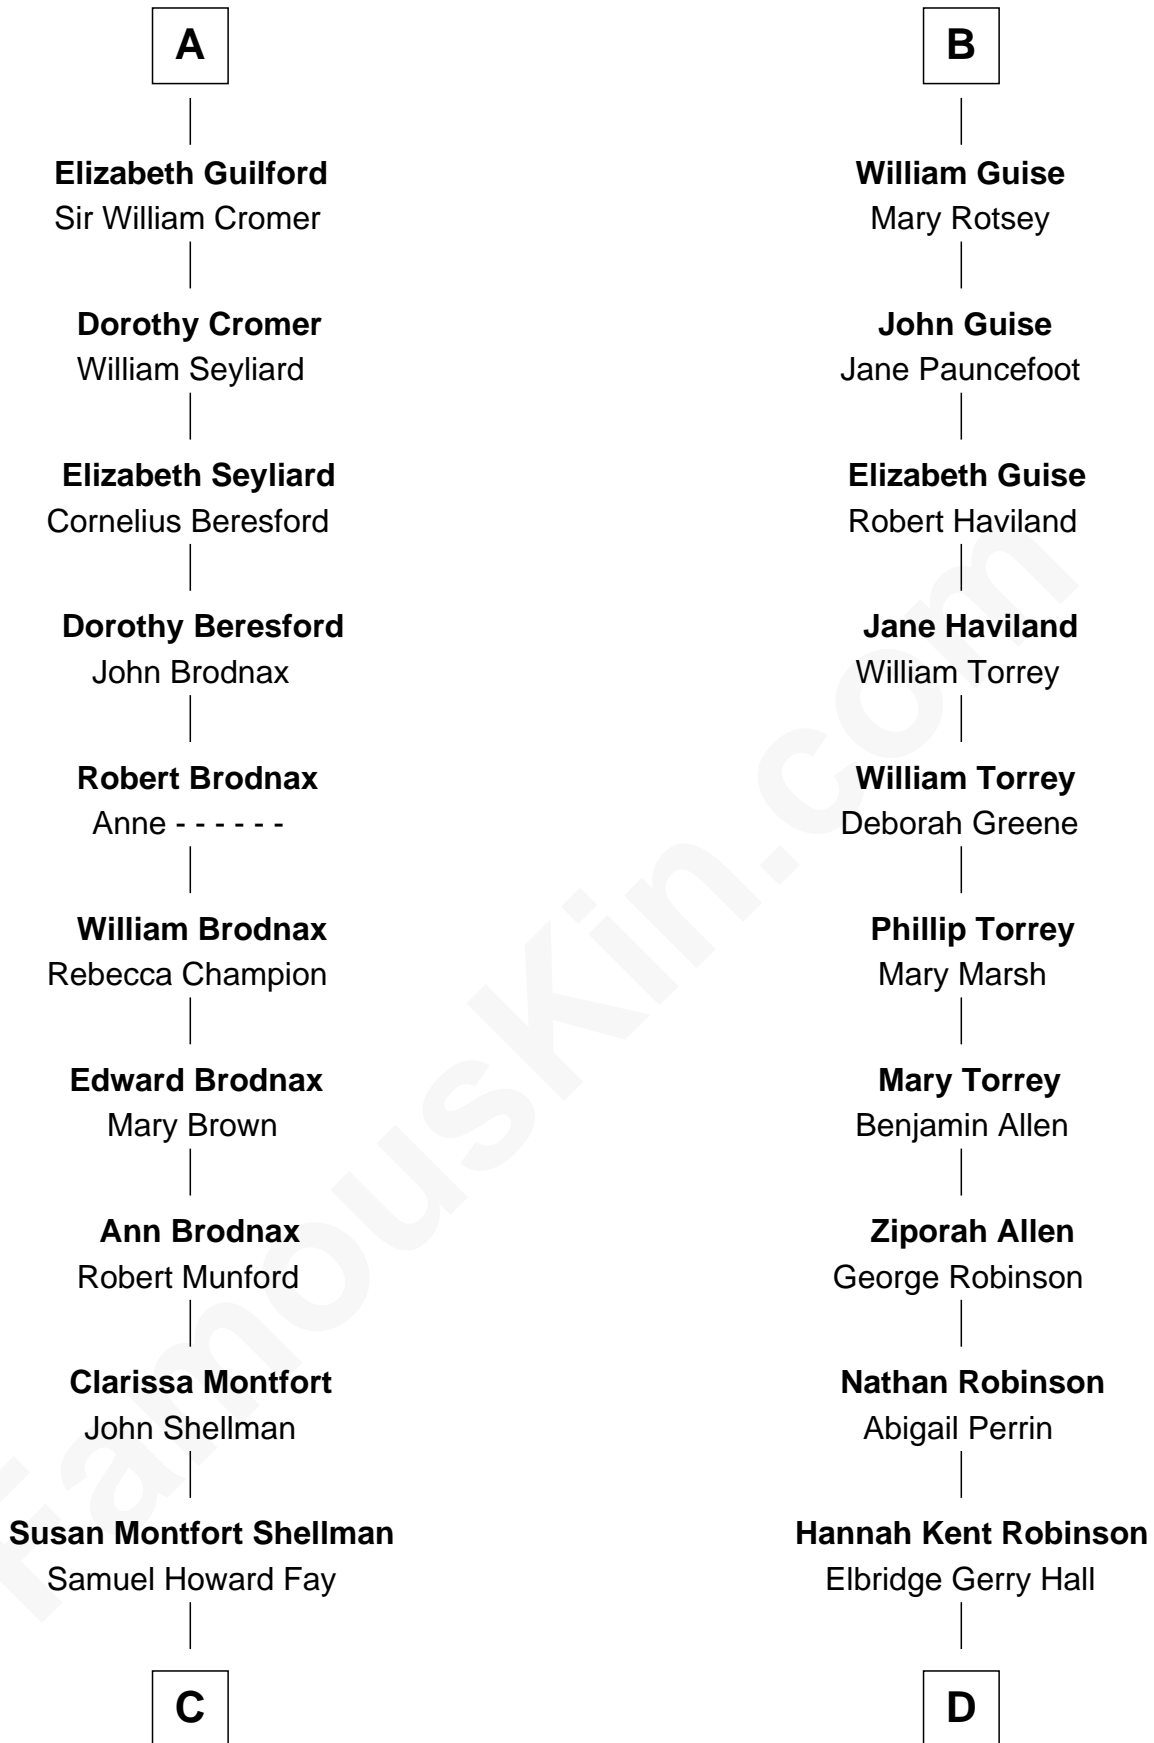

FamousKin.com Relationship Chart of

George H. W. Bush

41st U.S. President

20th cousin of

Raquel Welch

Movie Actress

Henry Plantagenet

Maud de Chaworth

C

Harriet Eleanor Fay
Rev. James Smith Bush

Samuel Prescott Bush
Flora Sheldon

Prescott Sheldon Bush
Dorothy Wear Walker

George H. W. Bush
41st U.S. President

D

Justin Smith Hall
Sarah Mehitable Stanford

Emery Stanford Hall
Clara Louise Adams

Josephine Sarah Hall
Armando Carlos Tejada

Raquel Welch
aka Raquel Welch