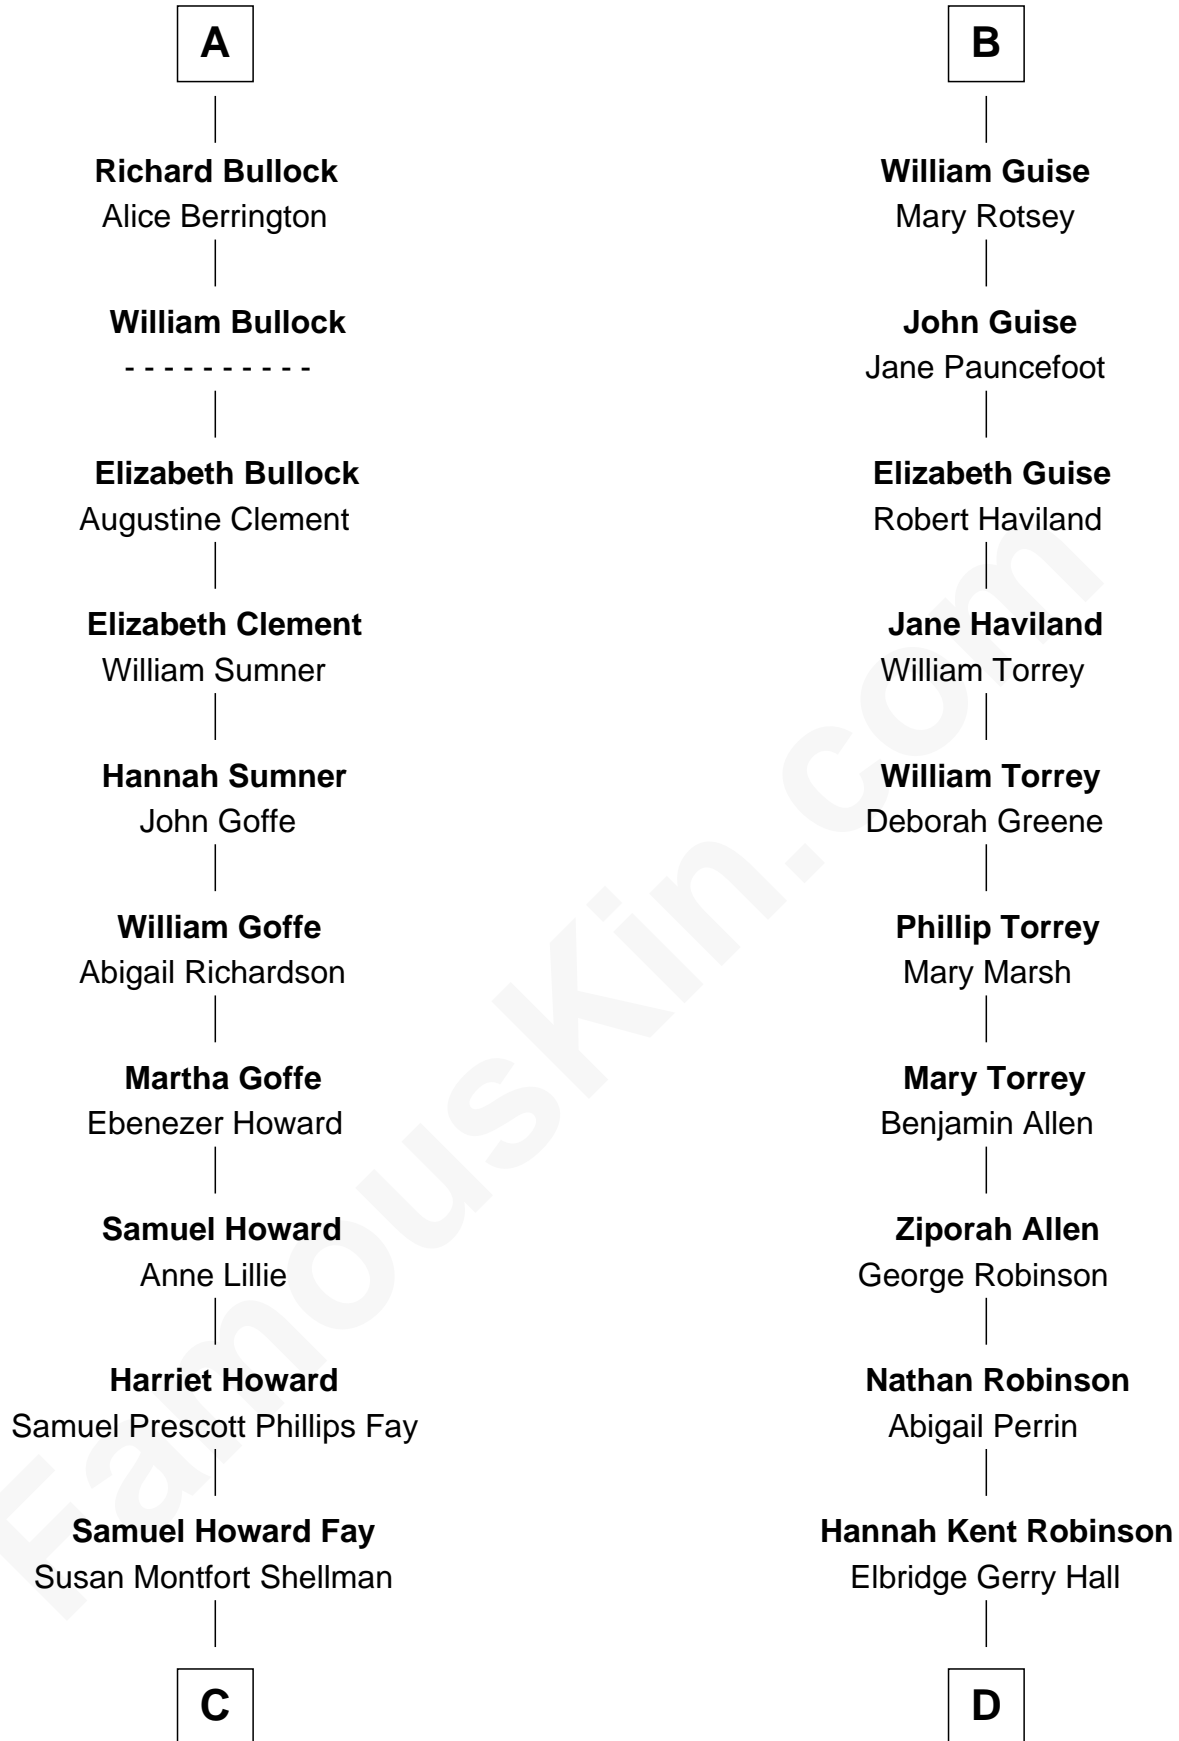

FamousKin.com Relationship Chart of

George H. W. Bush

41st U.S. President

20th cousin of

Raquel Welch

Movie Actress

Bartholomew de Badlesmere

Margaret de Clare

Joan de Vere

Sir William Norreys

Margaret Norreys

Gilbert Bullock

Thomas Bullock

Alice Kingsmill

A

Margery de Badlesmere

Katherine Percy

Anne Grey

Sir John Grey

Probable

Tacy Grey

John Guise

B

C

Harriet Eleanor Fay
Rev. James Smith Bush

Samuel Prescott Bush
Flora Sheldon

Prescott Sheldon Bush
Dorothy Wear Walker

George H. W. Bush
41st U.S. President

D

Justin Smith Hall
Sarah Mehitable Stanford

Emery Stanford Hall
Clara Louise Adams