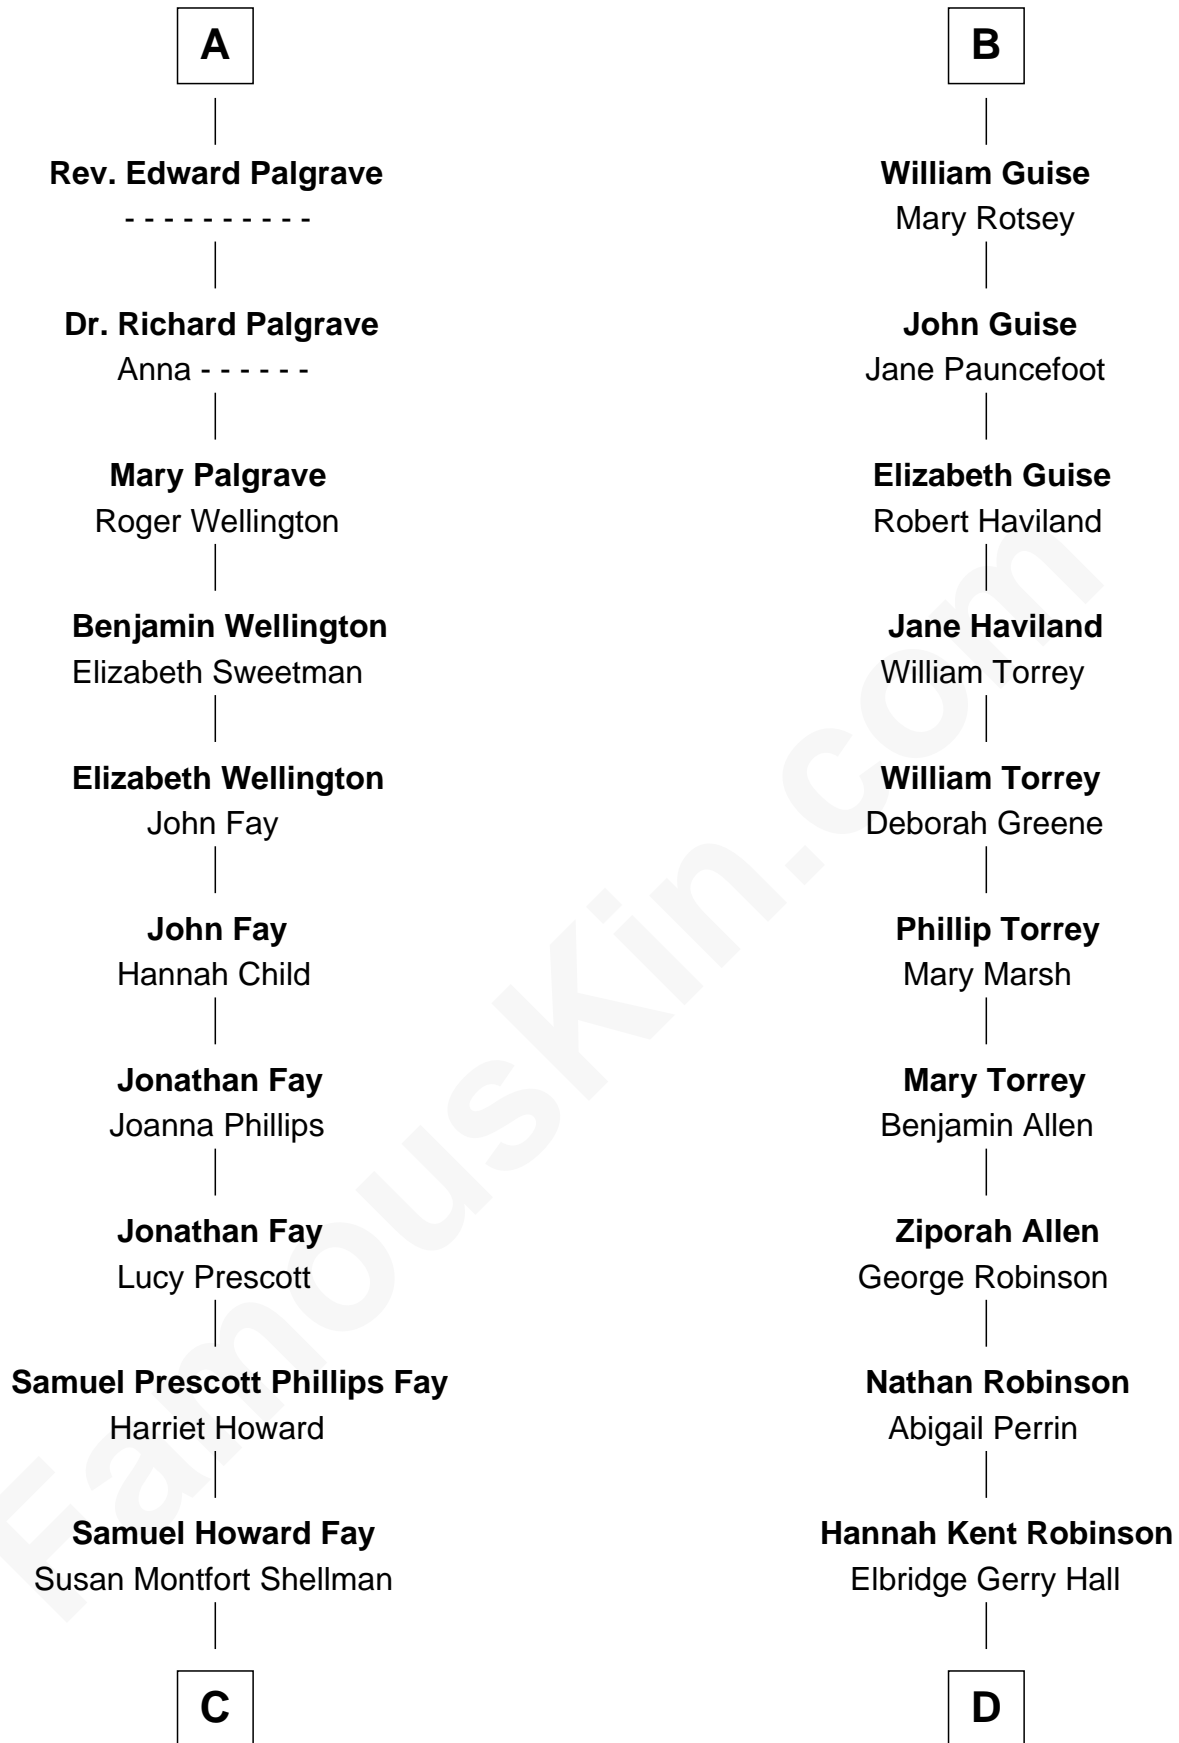

FamousKin.com Relationship Chart of

George H. W. Bush

41st U.S. President

20th cousin of

Raquel Welch

Movie Actress

Elizabeth de Badlesmere

with husband
Sir William de Bohun

Sir Roger de Mortimer

Philippa de Montagu

Edmund Mortimer

Philippa Plantagenet

Elizabeth Mortimer

Sir Henry Percy

Sir Henry Percy

Eleanor Neville

Katherine Percy

Sir Edmund Grey

Anne Grey

Sir John Grey

Probable

Tacy Grey

John Guise

B

C

Harriet Eleanor Fay
Rev. James Smith Bush

Samuel Prescott Bush
Flora Sheldon

Prescott Sheldon Bush
Dorothy Wear Walker

George H. W. Bush
41st U.S. President

D

Justin Smith Hall
Sarah Mehitable Stanford

Emery Stanford Hall
Clara Louise Adams