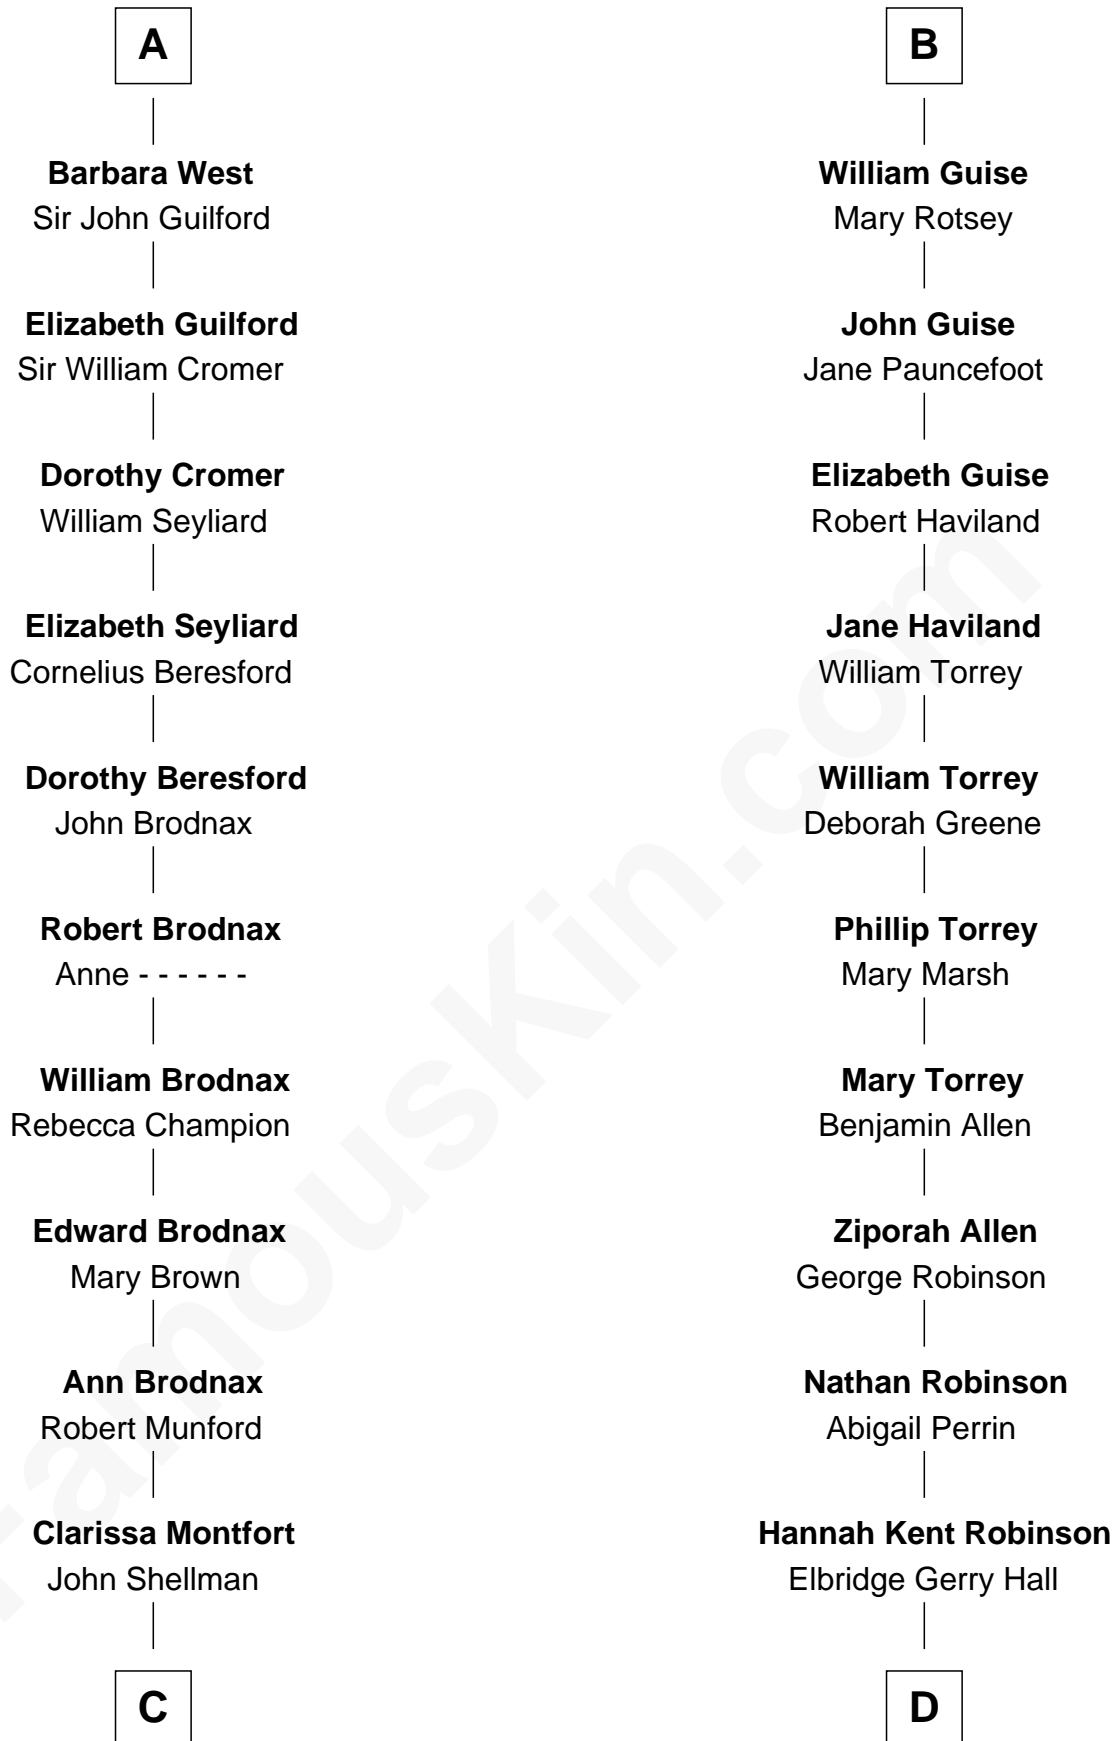

**FamousKin.com**  
**Relationship Chart of**  
**George H. W. Bush**  
*41st U.S. President*

20th cousin 1 time removed of  
**Raquel Welch**  
*Movie Actress*

**C**

**Susan Montfort Shellman**

Samuel Howard Fay

**Harriet Eleanor Fay**

Rev. James Smith Bush

**Samuel Prescott Bush**

Flora Sheldon

**Prescott Sheldon Bush**

Dorothy Wear Walker

**George H. W. Bush**

*41st U.S. President*