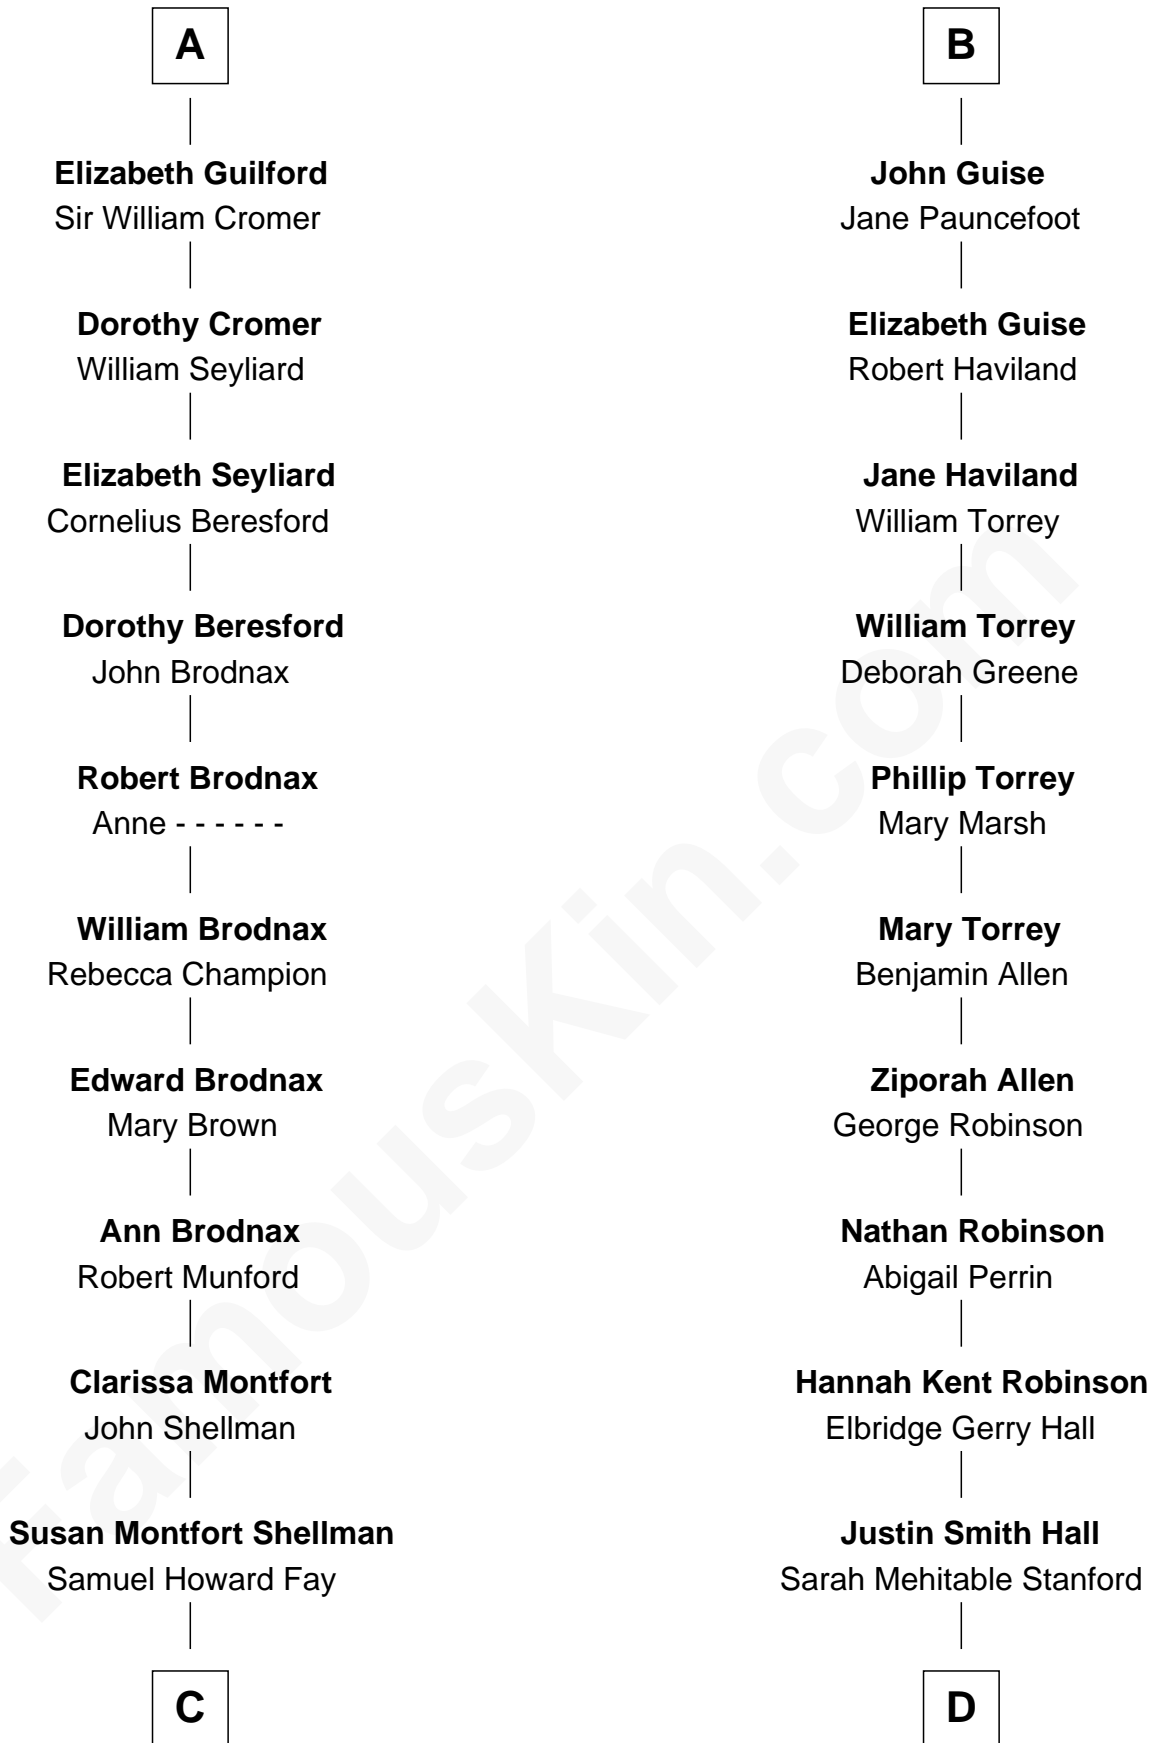

FamousKin.com
Relationship Chart of
George H. W. Bush
41st U.S. President

19th cousin 1 time removed of
Raquel Welch
Movie Actress

Sir Robert de Holland
 Maude la Zouche

C

Harriet Eleanor Fay
Rev. James Smith Bush

Samuel Prescott Bush
Flora Sheldon

Prescott Sheldon Bush
Dorothy Wear Walker

George H. W. Bush
41st U.S. President

D

Emery Stanford Hall
Clara Louise Adams

Josephine Sarah Hall
Armando Carlos Tejada

Raquel Welch
aka Raquel Welch