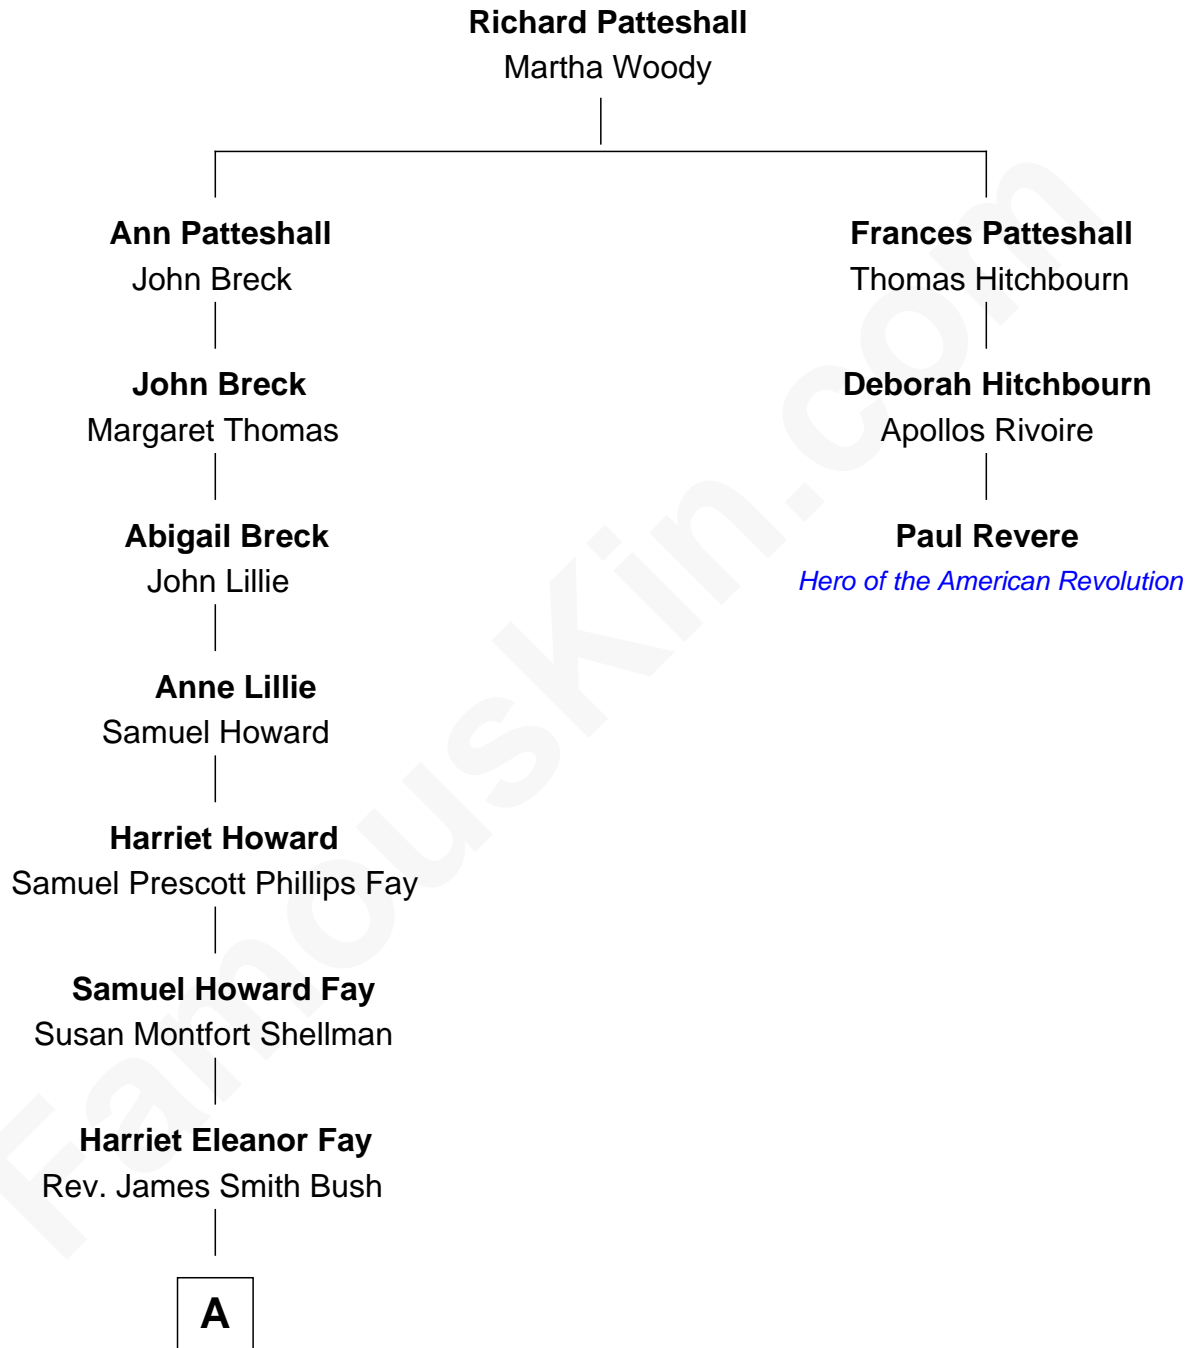

FamousKin.com
Relationship Chart of
George H. W. Bush
41st U.S. President

2nd cousin 7 times removed of
Paul Revere
Hero of the American Revolution

A

—
Samuel Prescott Bush

Flora Sheldon

—
Prescott Sheldon Bush

Dorothy Wear Walker

—
George H. W. Bush

41st U.S. President

FamousKin.com