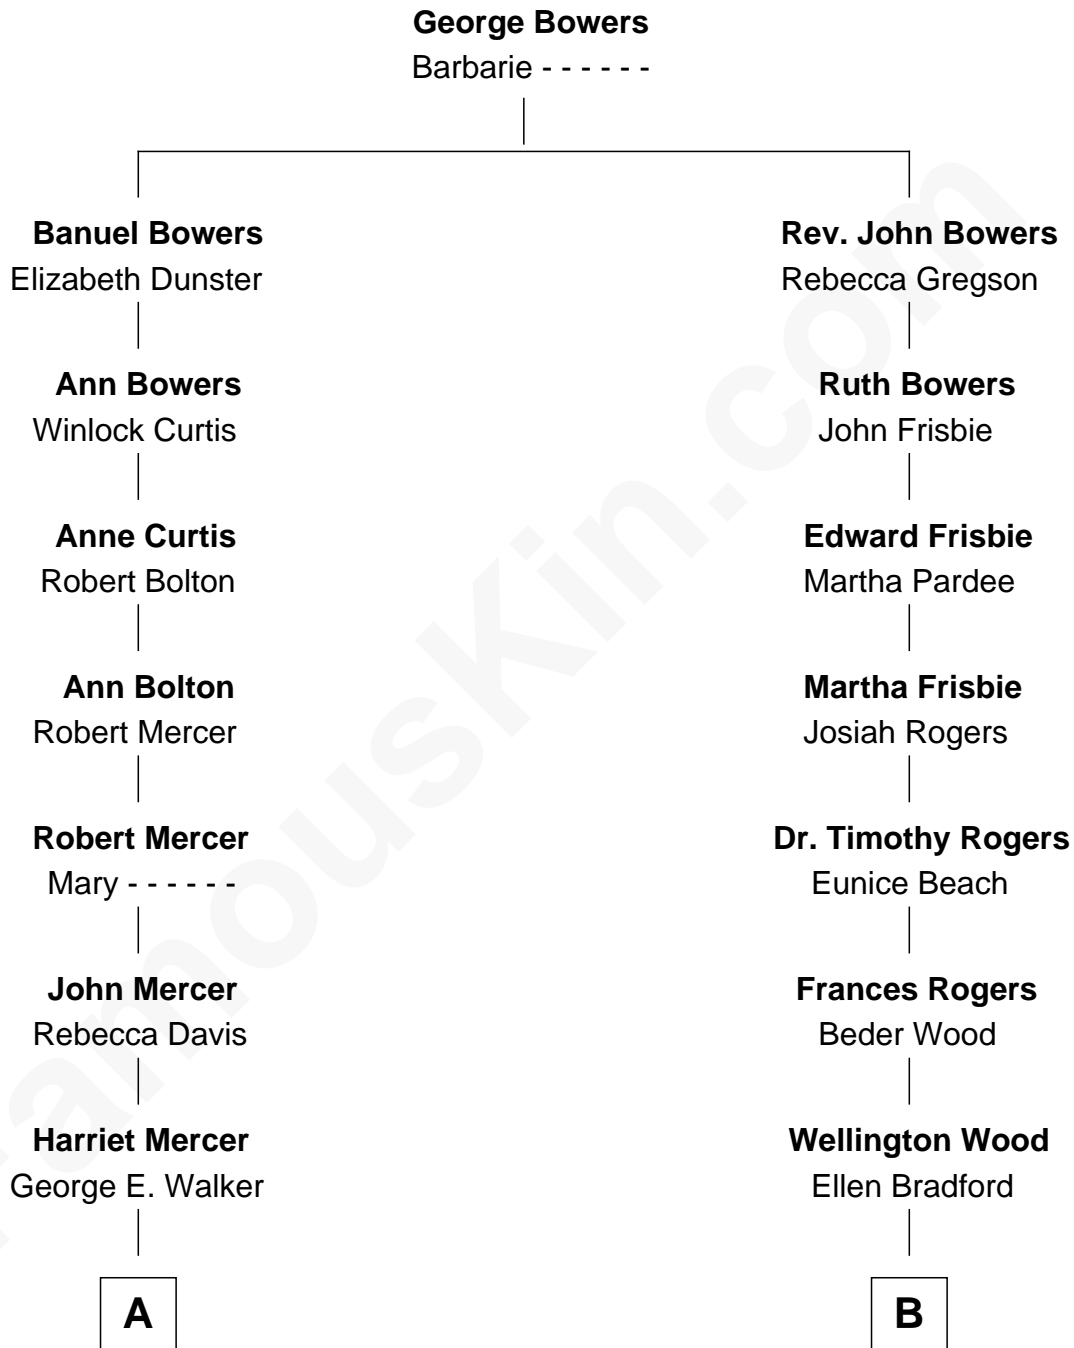

FamousKin.com

Relationship Chart of

George H. W. Bush

41st U.S. President

10th cousin 1 time removed of

Fergie

Singer, Songwriter and Actress

A

David Davis Walker
Martha Adela Beaky

George Herbert Walker
Lucretia Wear

Dorothy Wear Walker
Prescott Sheldon Bush

George H. W. Bush
41st U.S. President

B

Margaret Wood
William Charles Sheppard

Harold Benjamin Sheppard
Edna MacDonald

Patricia Sheppard
Harold Lee Ferguson

John Patrick Ferguson
Therese Ann Gore

Fergie
Singer, Songwriter and Actress