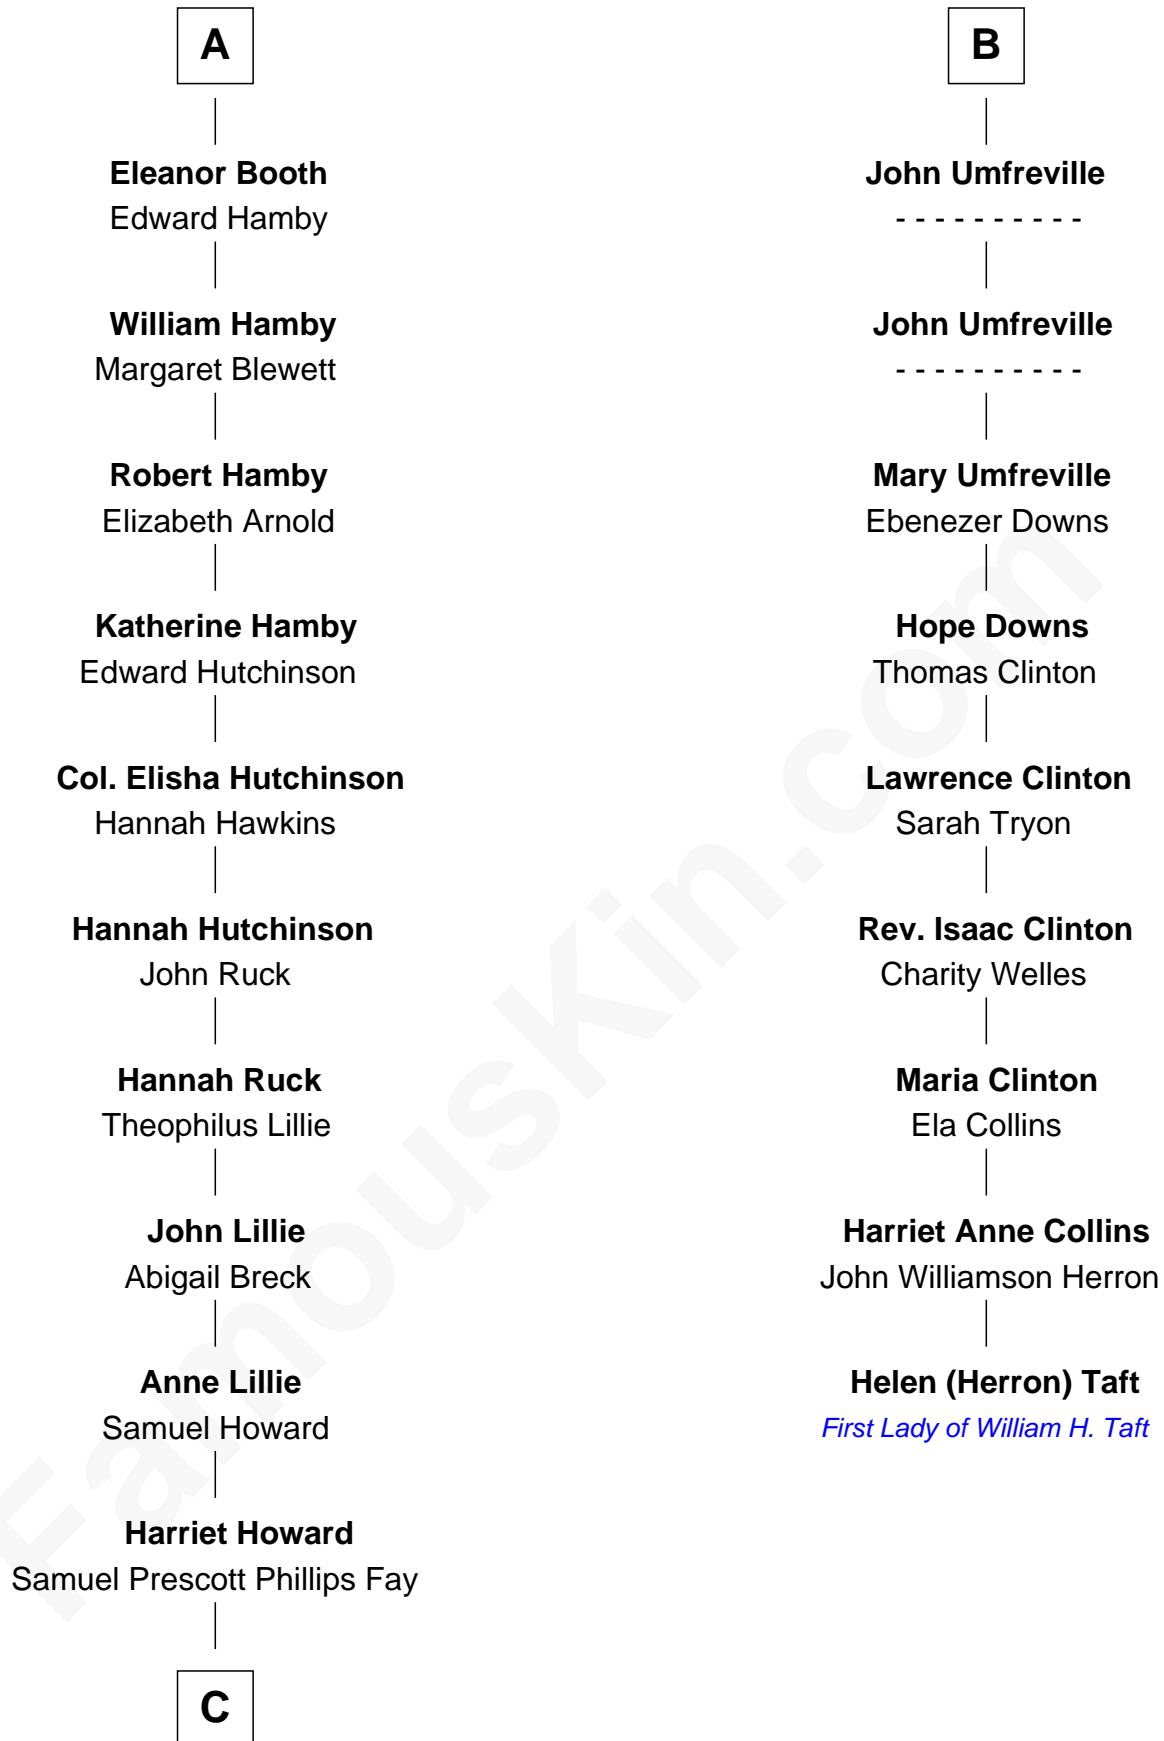

FamousKin.com
Relationship Chart of
George H. W. Bush
41st U.S. President

15th cousin 6 times removed of
Helen (Herron) Taft
First Lady of President William H. Taft

C

—
Samuel Howard Fay
Susan Montfort Shellman

—
Harriet Eleanor Fay
Rev. James Smith Bush

—
Samuel Prescott Bush
Flora Sheldon

—
Prescott Sheldon Bush
Dorothy Wear Walker

—
George H. W. Bush
41st U.S. President

FamousKin.com