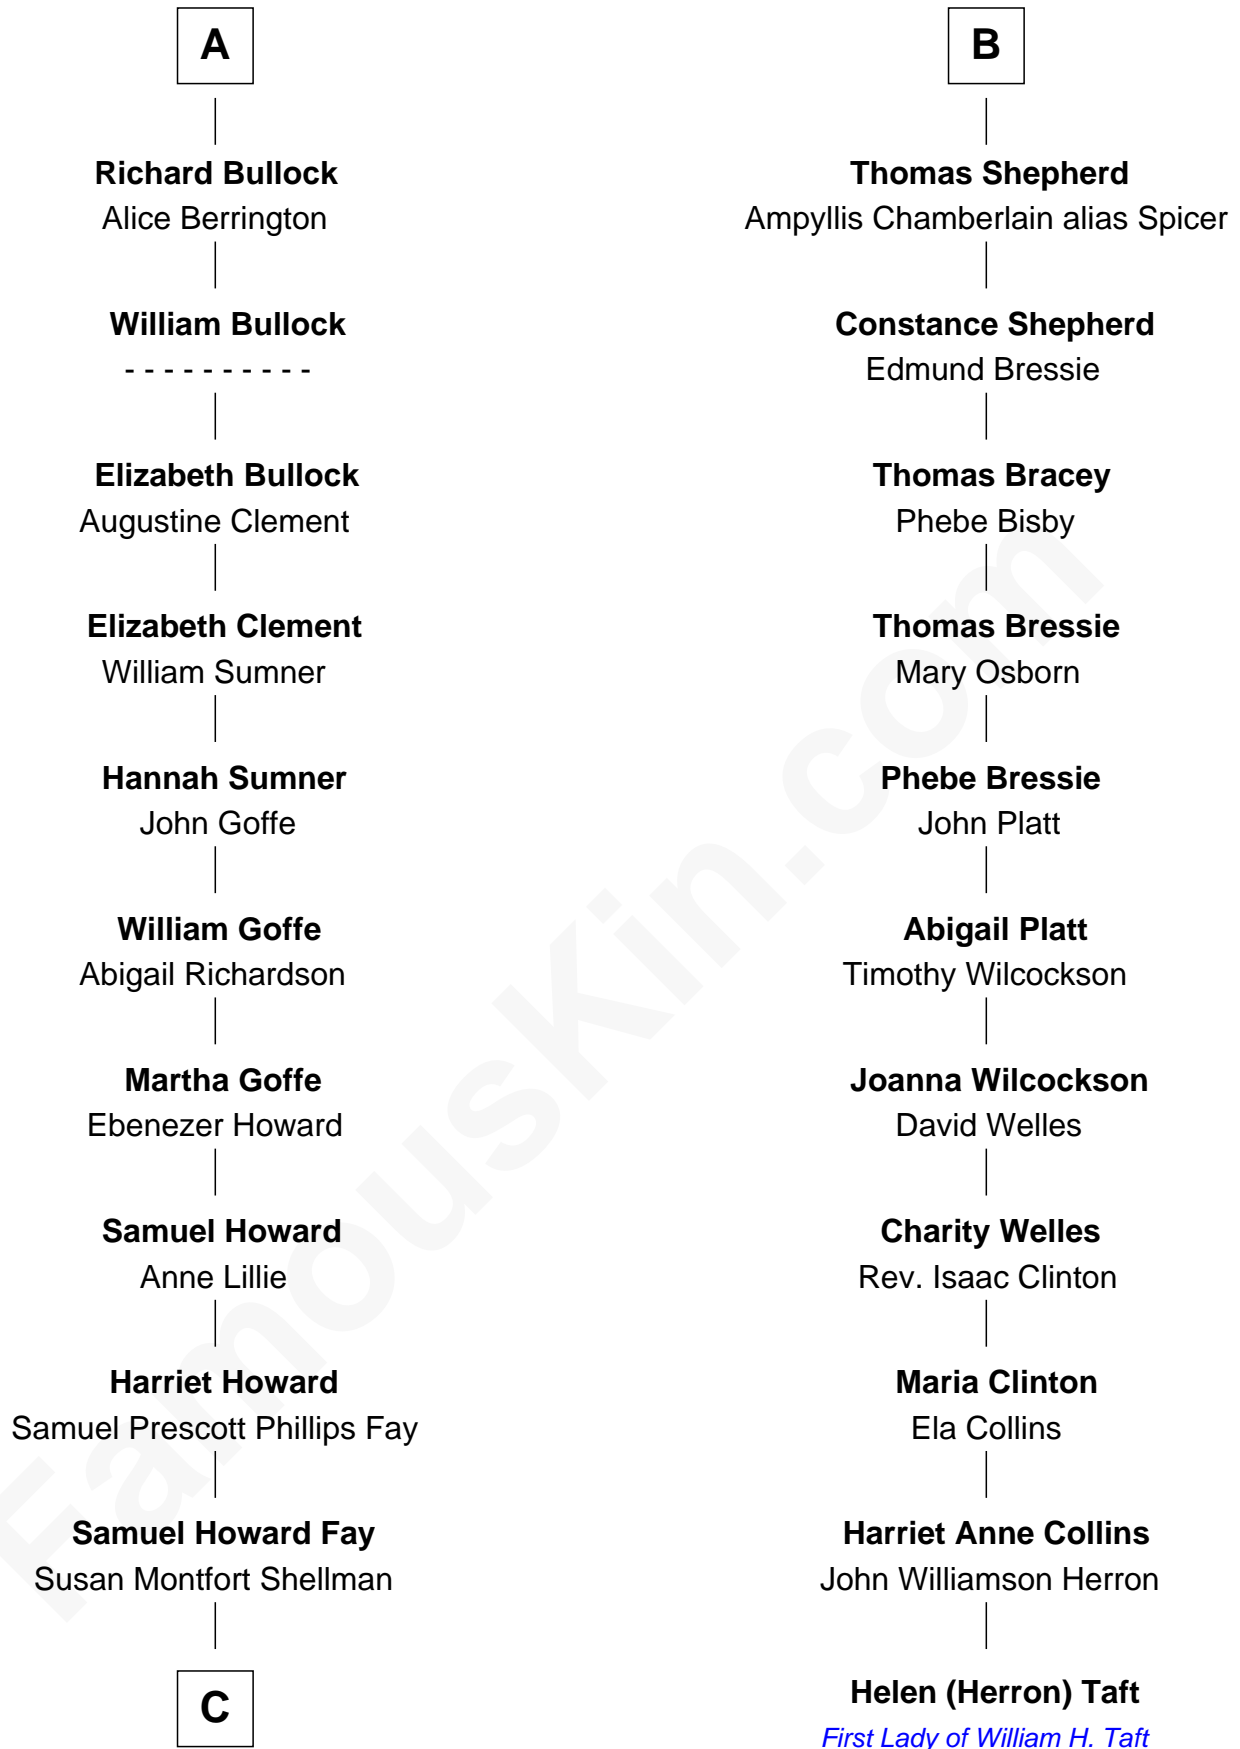

FamousKin.com
Relationship Chart of
George H. W. Bush
41st U.S. President

17th cousin 3 times removed of
Helen (Herron) Taft
First Lady of President William H. Taft

C

Harriet Eleanor Fay
Rev. James Smith Bush

Samuel Prescott Bush
Flora Sheldon

Prescott Sheldon Bush
Dorothy Wear Walker

George H. W. Bush
41st U.S. President

FamousKin.com