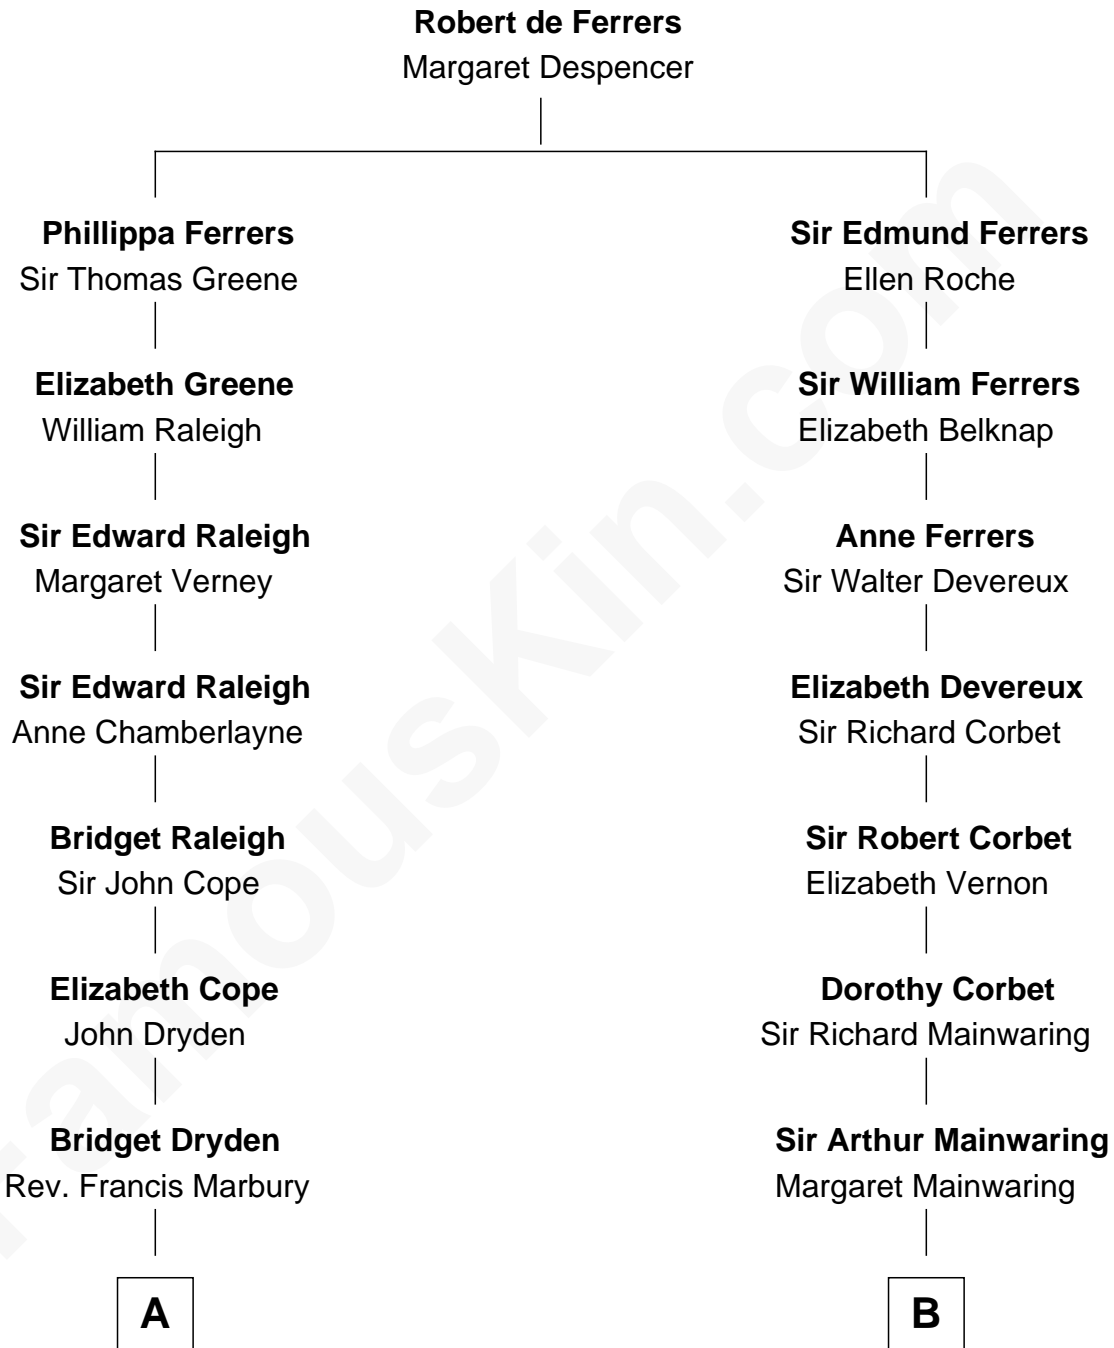

FamousKin.com
Relationship Chart of
George H. W. Bush
41st U.S. President

16th cousin 3 times removed of
Grover Cleveland
22nd and 24th U.S. President

C

—
Samuel Prescott Bush

Flora Sheldon

—
Prescott Sheldon Bush

Dorothy Wear Walker

—
George H. W. Bush

41st U.S. President

FamousKin.com