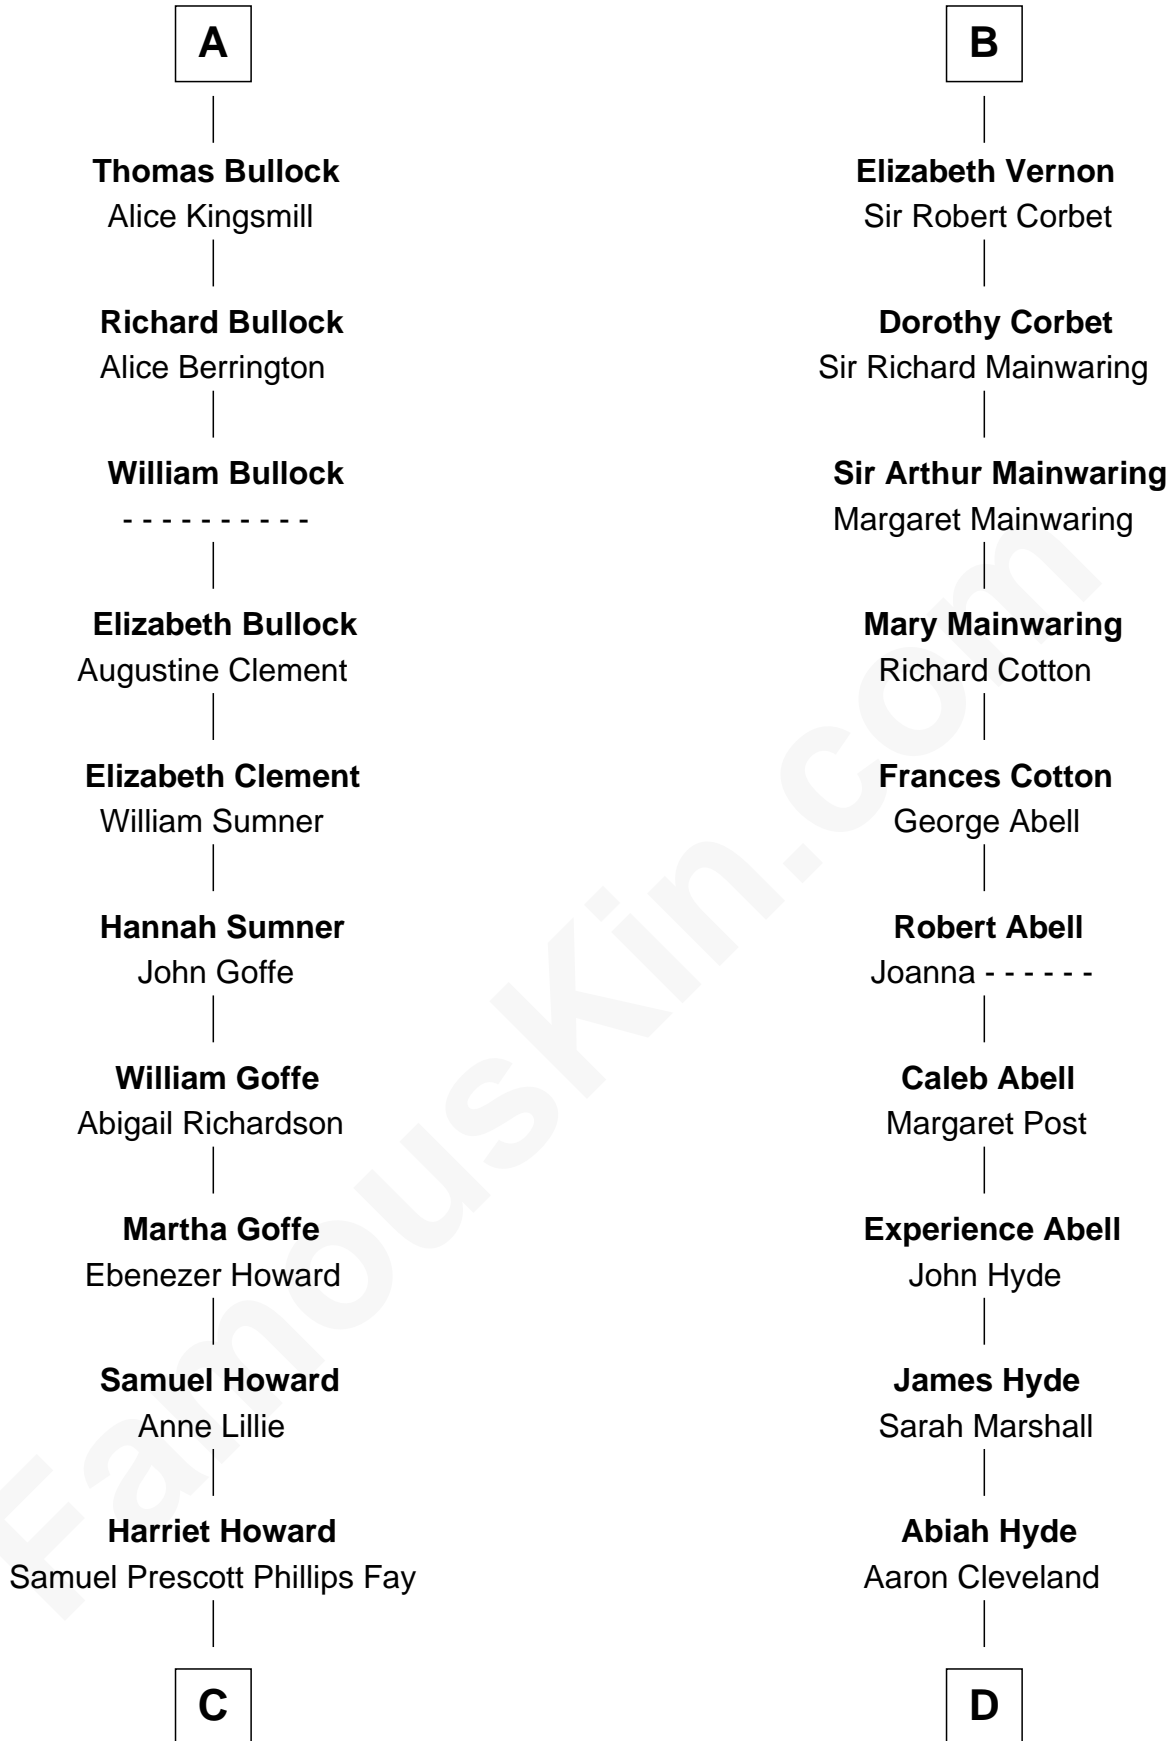

FamousKin.com
Relationship Chart of
George H. W. Bush
41st U.S. President

19th cousin 2 times removed of
Grover Cleveland
22nd and 24th U.S. President

C

Samuel Howard Fay
Susan Montfort Shellman

Harriet Eleanor Fay
Rev. James Smith Bush

Samuel Prescott Bush
Flora Sheldon

Prescott Sheldon Bush
Dorothy Wear Walker

George H. W. Bush
41st U.S. President

D

William Cleveland
Margaret Falley

Rev. Richard Falley Cleveland
Ann Neal

Grover Cleveland
22nd and 24th U.S. President