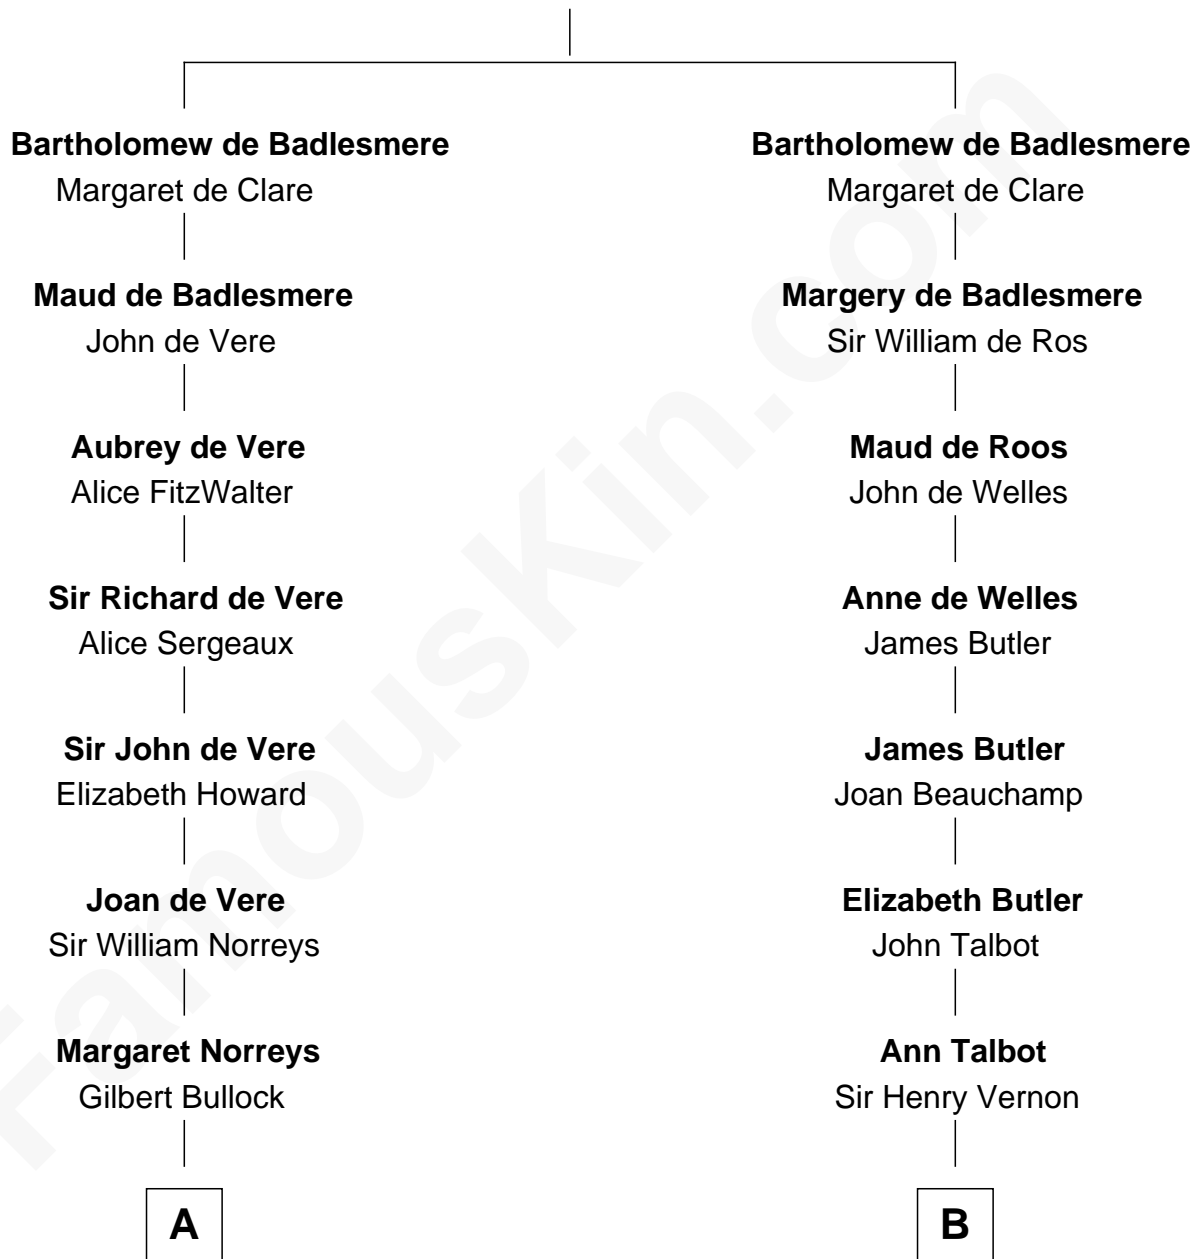

FamousKin.com
Relationship Chart of
George H. W. Bush
41st U.S. President

19th cousin 2 times removed of
Grover Cleveland
22nd and 24th U.S. President

Gunselm de Badlesmere

C

Samuel Howard Fay
Susan Montfort Shellman

Harriet Eleanor Fay
Rev. James Smith Bush

Samuel Prescott Bush
Flora Sheldon

Prescott Sheldon Bush
Dorothy Wear Walker

George H. W. Bush
41st U.S. President

D

William Cleveland
Margaret Falley

Rev. Richard Falley Cleveland
Ann Neal

Grover Cleveland
22nd and 24th U.S. President

FamousKin.com