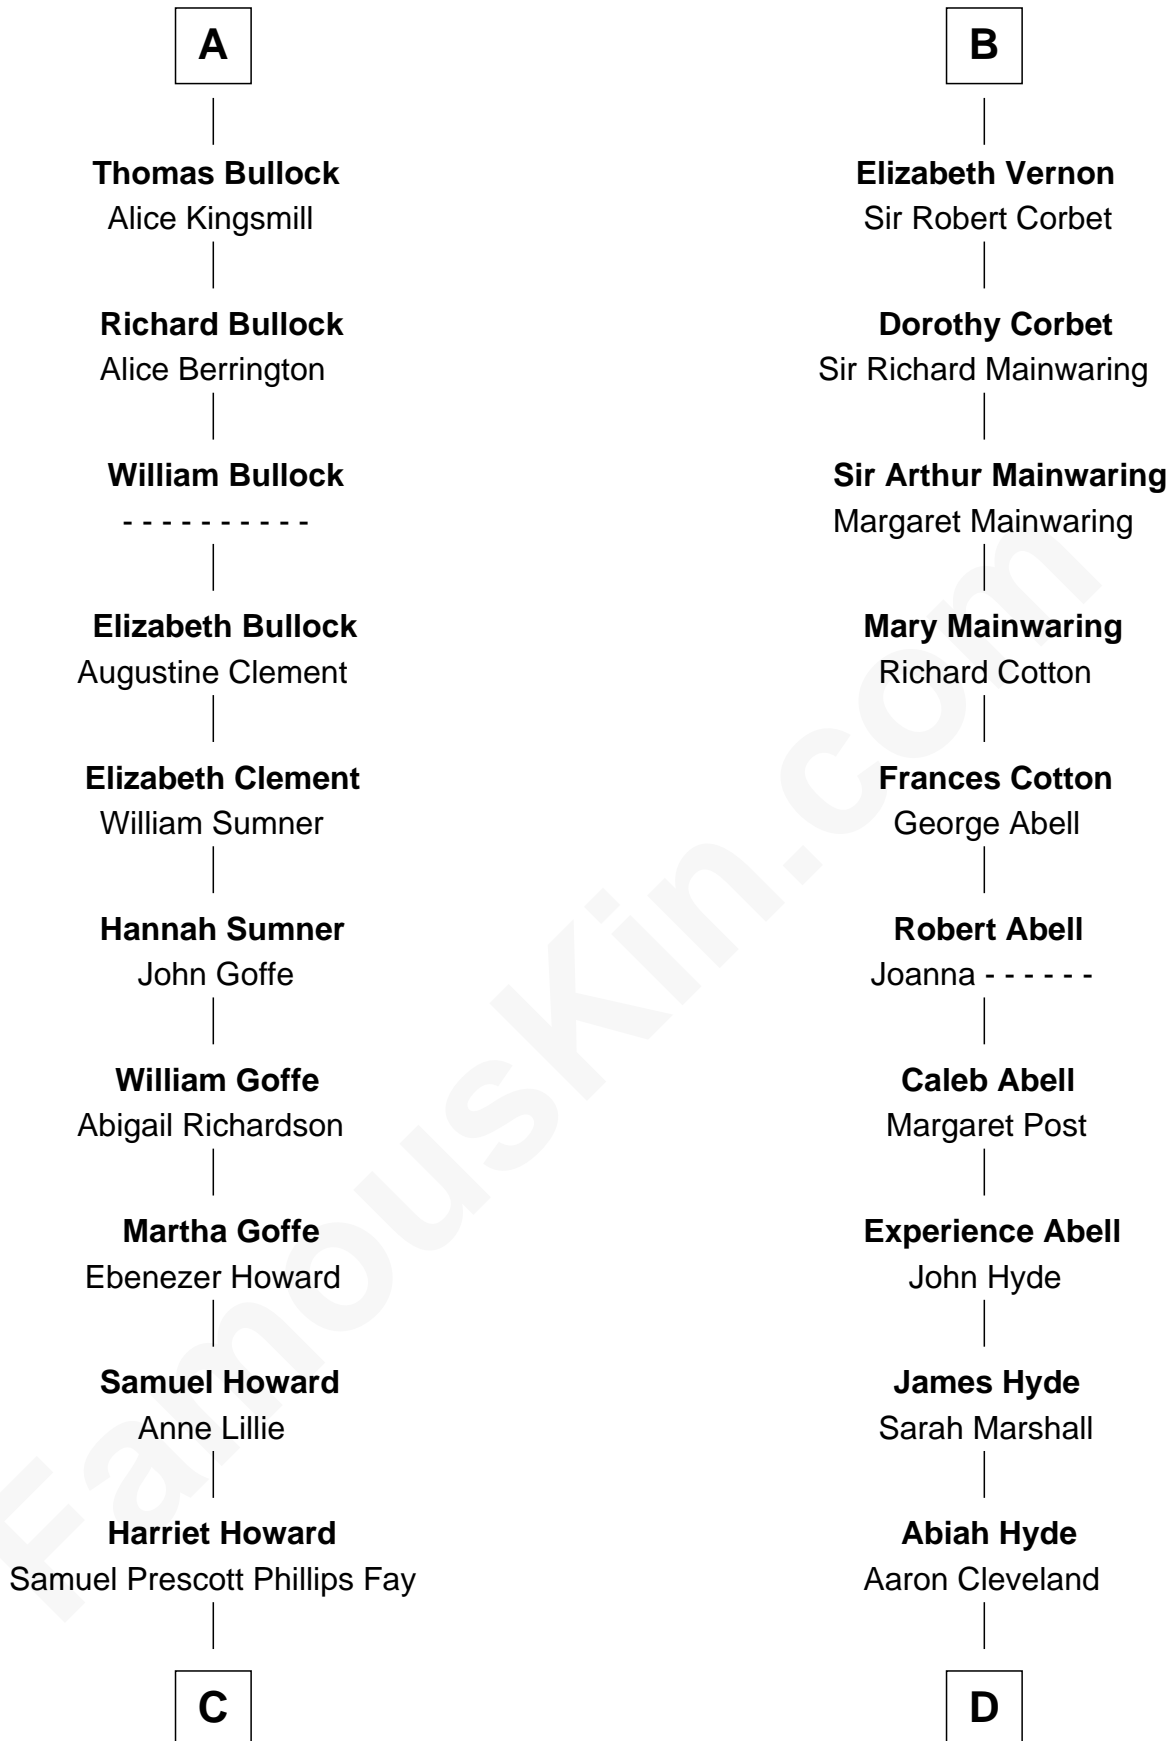

FamousKin.com
Relationship Chart of
George H. W. Bush
41st U.S. President

19th cousin 2 times removed of
Grover Cleveland
22nd and 24th U.S. President

Gunselm de Badlesmere

C

Samuel Howard Fay
Susan Montfort Shellman

Harriet Eleanor Fay
Rev. James Smith Bush

Samuel Prescott Bush
Flora Sheldon

Prescott Sheldon Bush
Dorothy Wear Walker

George H. W. Bush
41st U.S. President

D

William Cleveland
Margaret Falley

Rev. Richard Falley Cleveland
Ann Neal

Grover Cleveland
22nd and 24th U.S. President

FamousKin.com