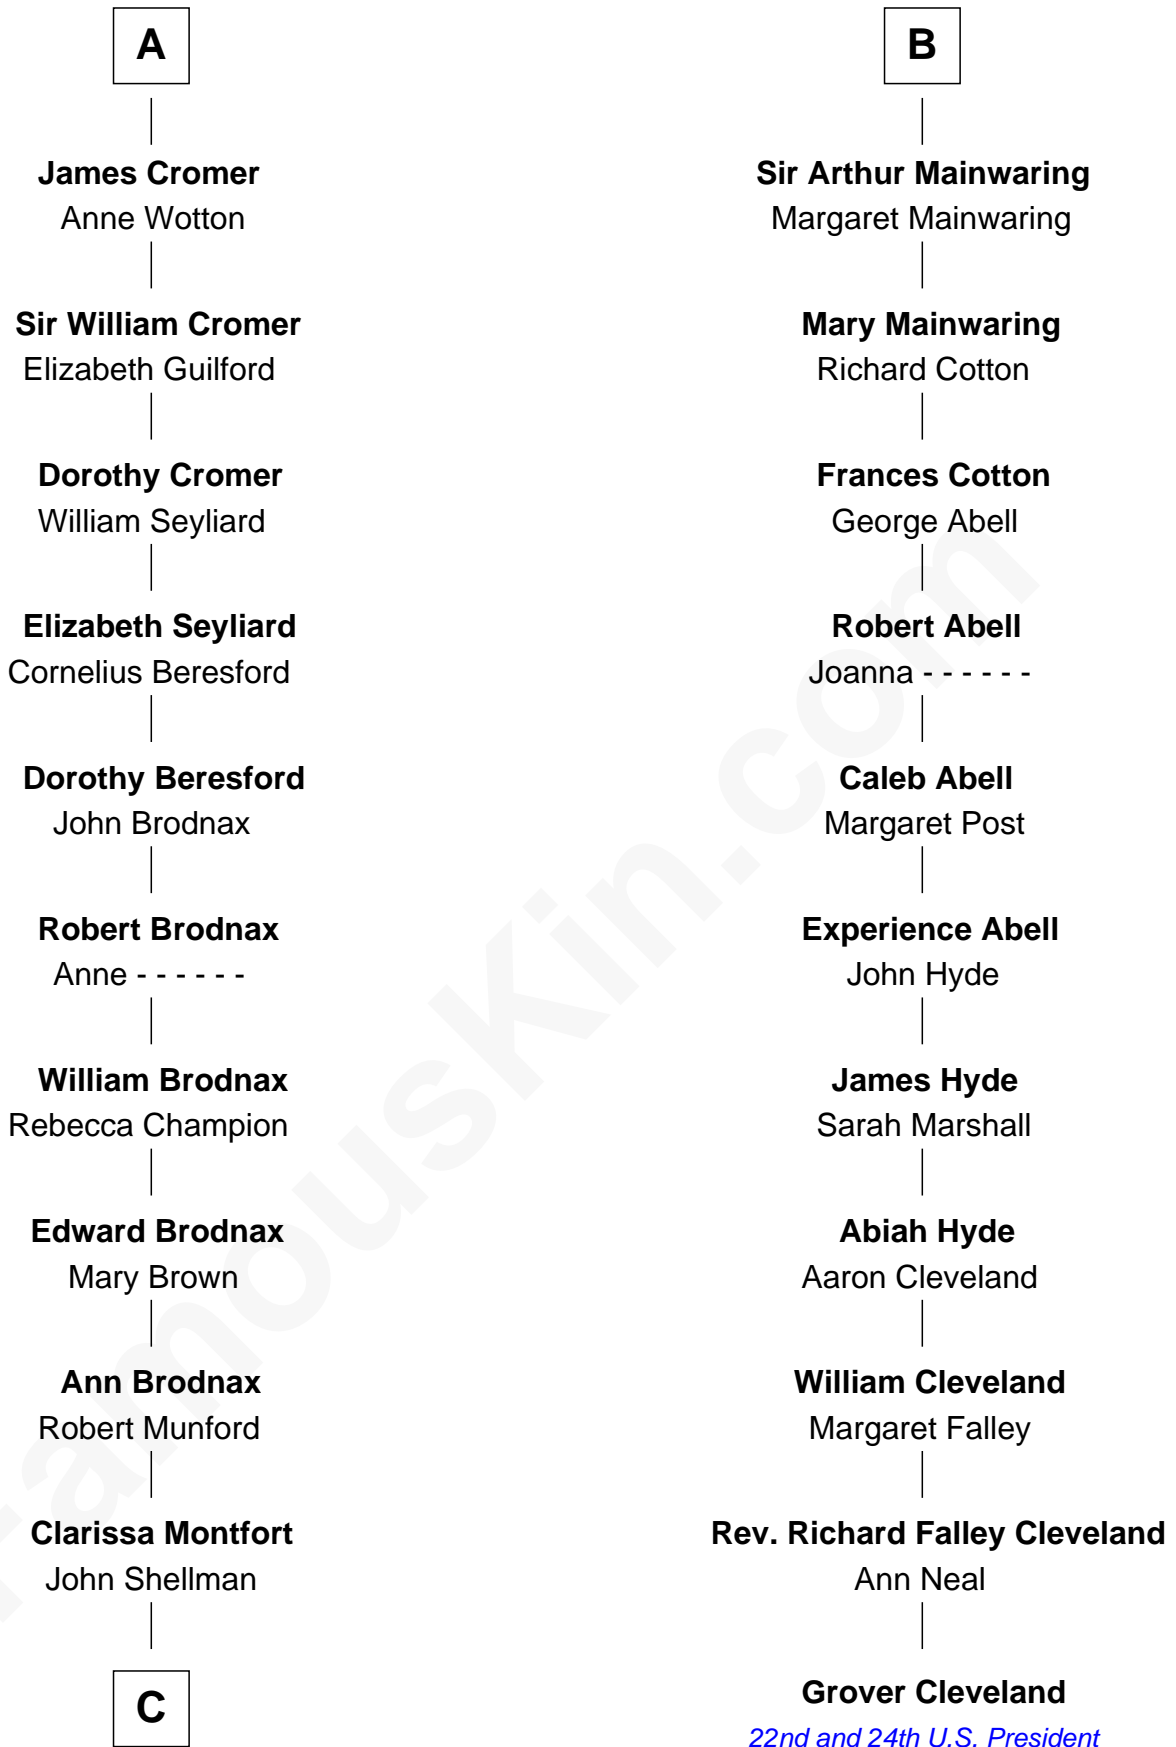

FamousKin.com
Relationship Chart of
George H. W. Bush
41st U.S. President

17th cousin 4 times removed of
Grover Cleveland
22nd and 24th U.S. President

C

—
Susan Montfort Shellman

Samuel Howard Fay

—
Harriet Eleanor Fay

Rev. James Smith Bush

—
Samuel Prescott Bush

Flora Sheldon

—
Prescott Sheldon Bush

Dorothy Wear Walker

—
George H. W. Bush

41st U.S. President

FamousKin.com