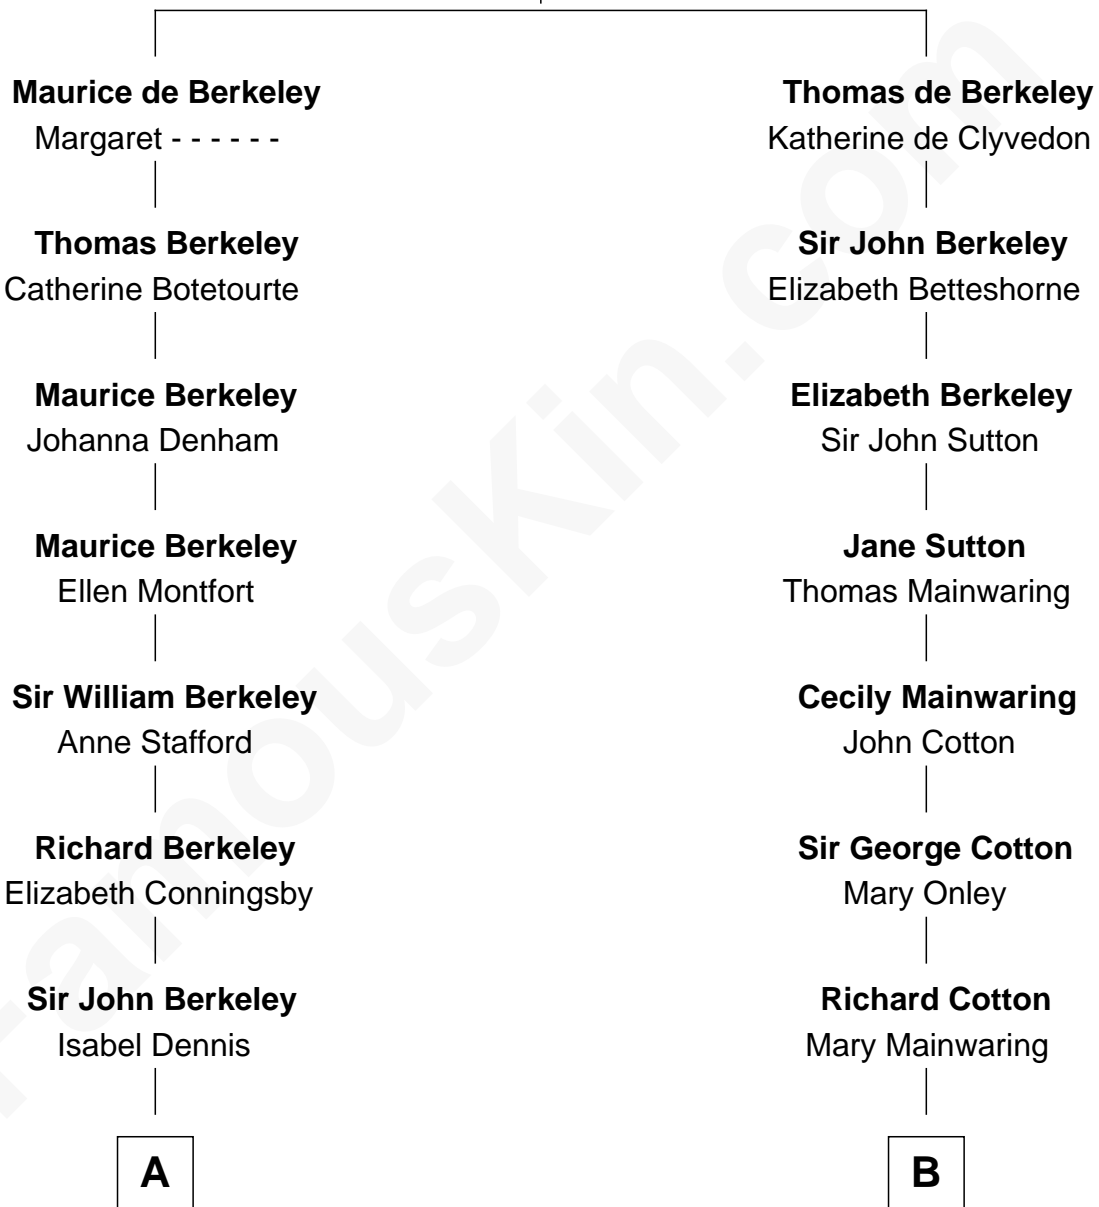

FamousKin.com
Relationship Chart of
George H. W. Bush
41st U.S. President

15th cousin 6 times removed of
Grover Cleveland
22nd and 24th U.S. President

Sir Maurice de Berkeley
 Eve la Zouche

C

—
Samuel Howard Fay
Susan Montfort Shellman

—
Harriet Eleanor Fay
Rev. James Smith Bush

—
Samuel Prescott Bush
Flora Sheldon

—
Prescott Sheldon Bush
Dorothy Wear Walker

—
George H. W. Bush
41st U.S. President

FamousKin.com