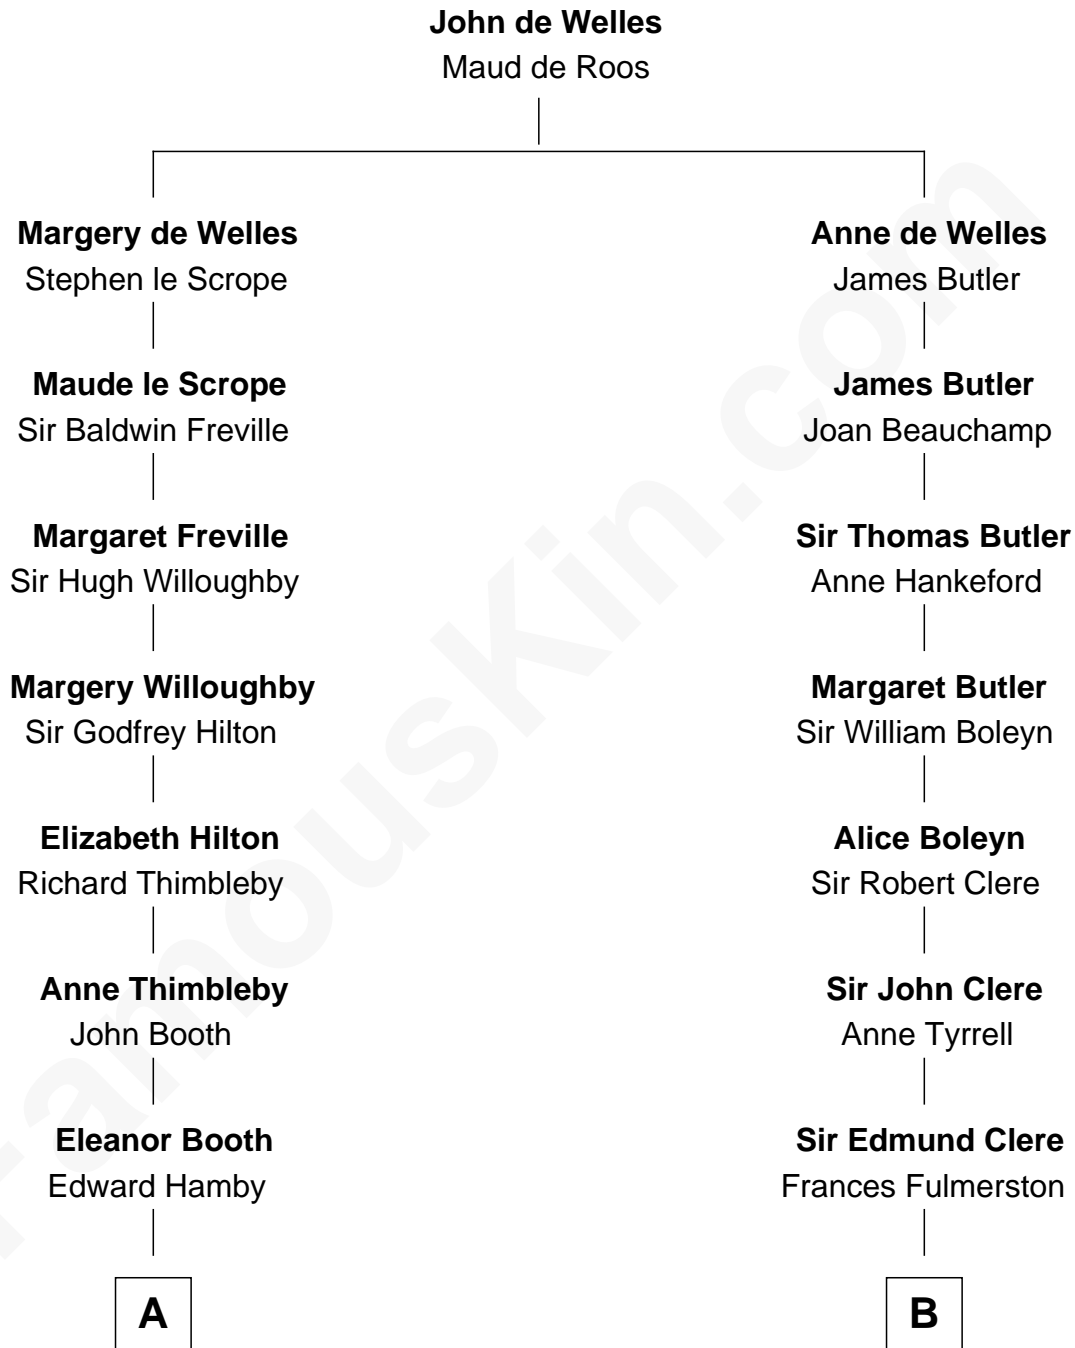

FamousKin.com
Relationship Chart of
George H. W. Bush
41st U.S. President

19th cousin 1 time removed of
Mamie (Doud) Eisenhower
First Lady of President Dwight Eisenhower

C

Harriet Eleanor Fay
Rev. James Smith Bush

Samuel Prescott Bush
Flora Sheldon

Prescott Sheldon Bush
Dorothy Wear Walker

George H. W. Bush
41st U.S. President

D

Royal Houghton Doud
Mary Cornelia Sheldon

John Sheldon Doud
Elivera Mathilda Carlson

Mamie (Doud) Eisenhower
First Lady of Dwight Eisenhower