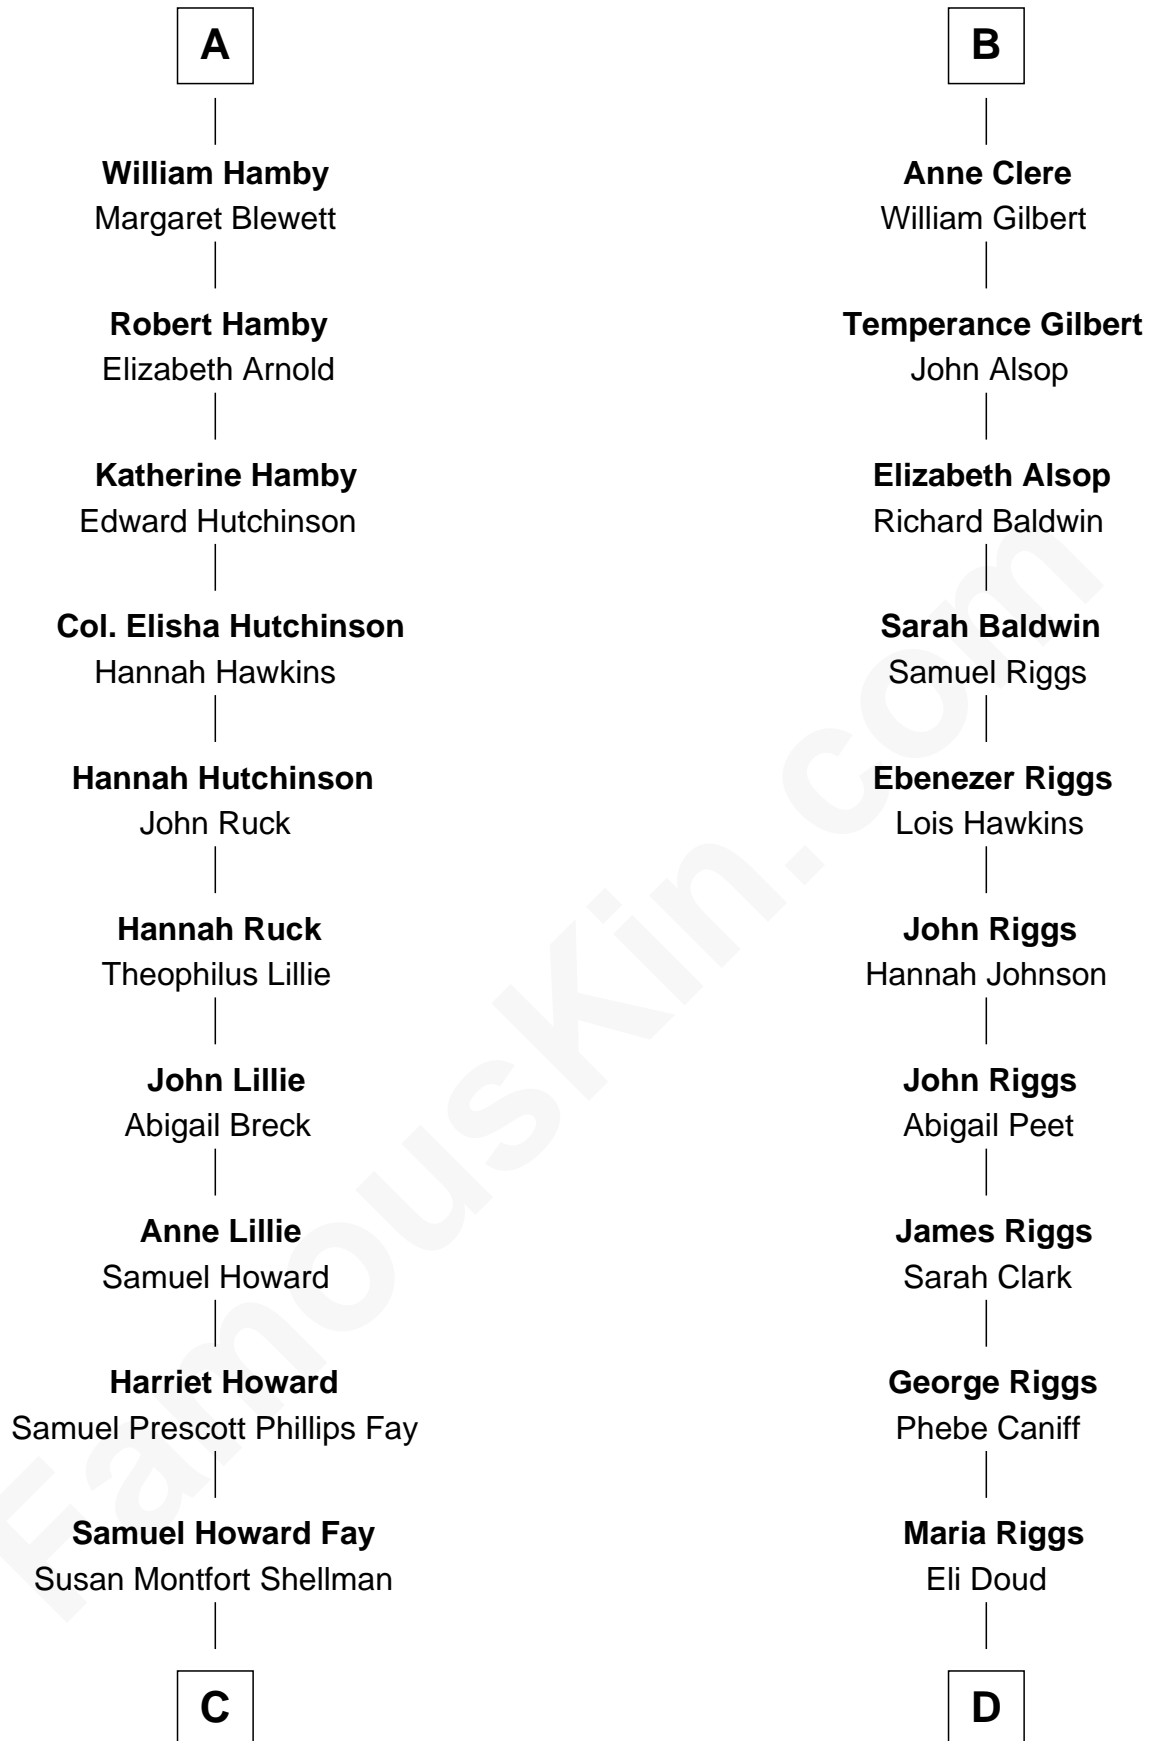

FamousKin.com
Relationship Chart of
George H. W. Bush
41st U.S. President

19th cousin 1 time removed of
Mamie (Doud) Eisenhower
First Lady of President Dwight Eisenhower

C

Harriet Eleanor Fay
Rev. James Smith Bush

Samuel Prescott Bush
Flora Sheldon

Prescott Sheldon Bush
Dorothy Wear Walker

George H. W. Bush
41st U.S. President

D

Royal Houghton Doud
Mary Cornelia Sheldon

John Sheldon Doud
Elivera Mathilda Carlson

Mamie (Doud) Eisenhower
First Lady of Dwight Eisenhower