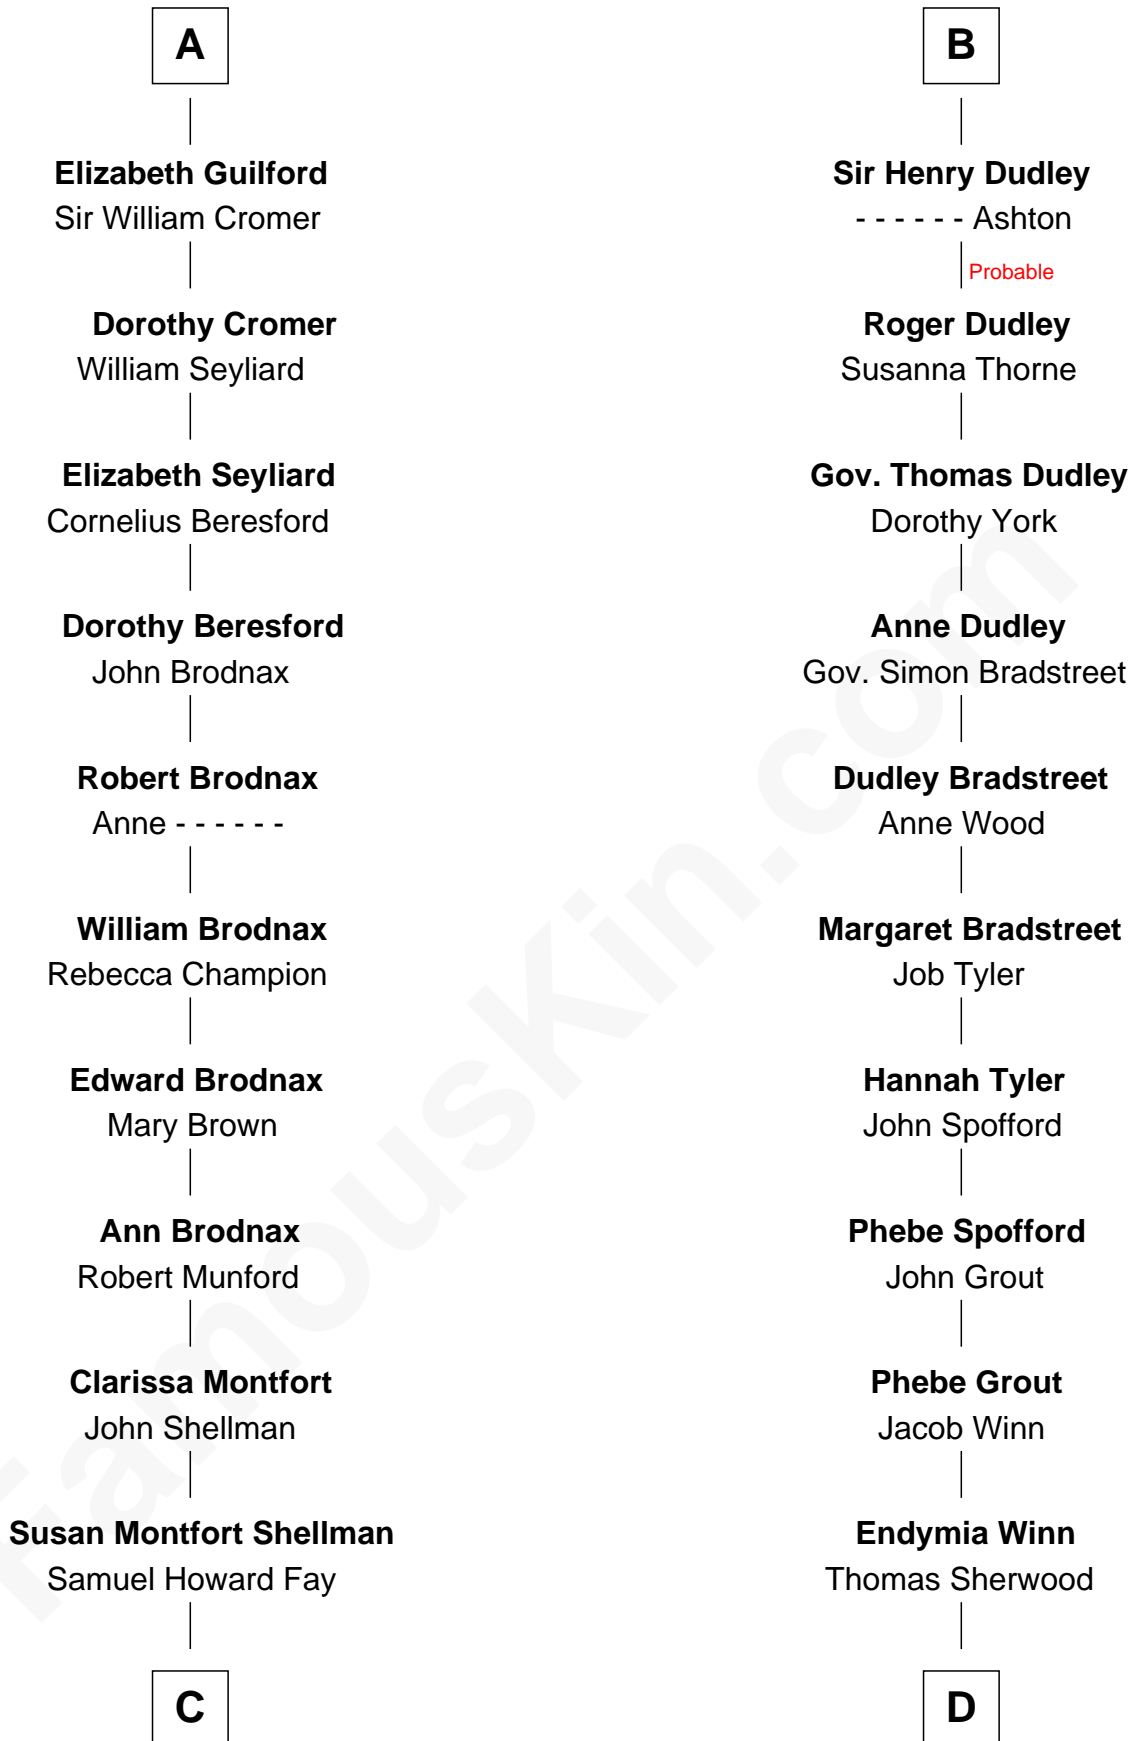

FamousKin.com Relationship Chart of

George H. W. Bush

41st U.S. President

20th cousin of

Herbert Hoover

31st U.S. President

Sir Robert de Holland

Maude la Zouche

C

Harriet Eleanor Fay
Rev. James Smith Bush

Samuel Prescott Bush
Flora Sheldon

Prescott Sheldon Bush
Dorothy Wear Walker

George H. W. Bush
41st U.S. President

D

Lucinda Sherwood
John Minthorn

Theodore Minthorn
Mary Wasley

Hulda Randall Minthorn
Jessie Clark Hoover

Herbert Hoover
31st U.S. President