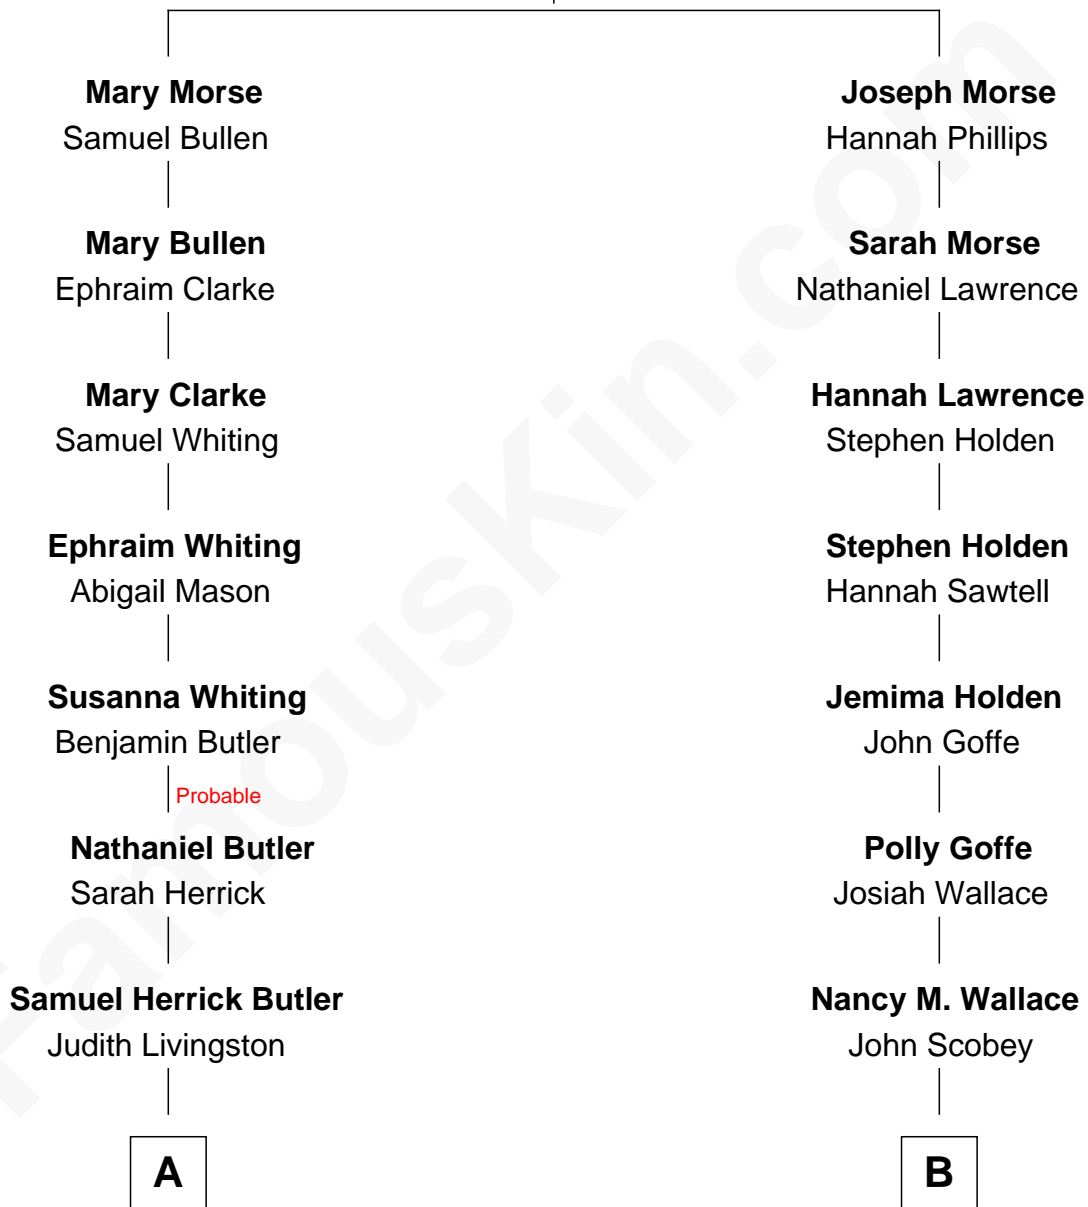

FamousKin.com
Relationship Chart of
George H. W. Bush
41st U.S. President

9th cousin 2 times removed of
Lou (Henry) Hoover
First Lady of President Herbert Hoover

Samuel Morse
 Elizabeth Jasper

A

Cortland Philip Livingston Butler

Elizabeth Slade Pierce

Mary Elizabeth Butler

Robert Emmet Sheldon

Flora Sheldon

Samuel Prescott Bush

Prescott Sheldon Bush

Dorothy Wear Walker

George H. W. Bush

41st U.S. President

B

Philomelia Sophia Scobey

Phineas Weed

Florence Ida Weed

Charles Delano Henry

Lou (Henry) Hoover

First Lady of Herbert Hoover