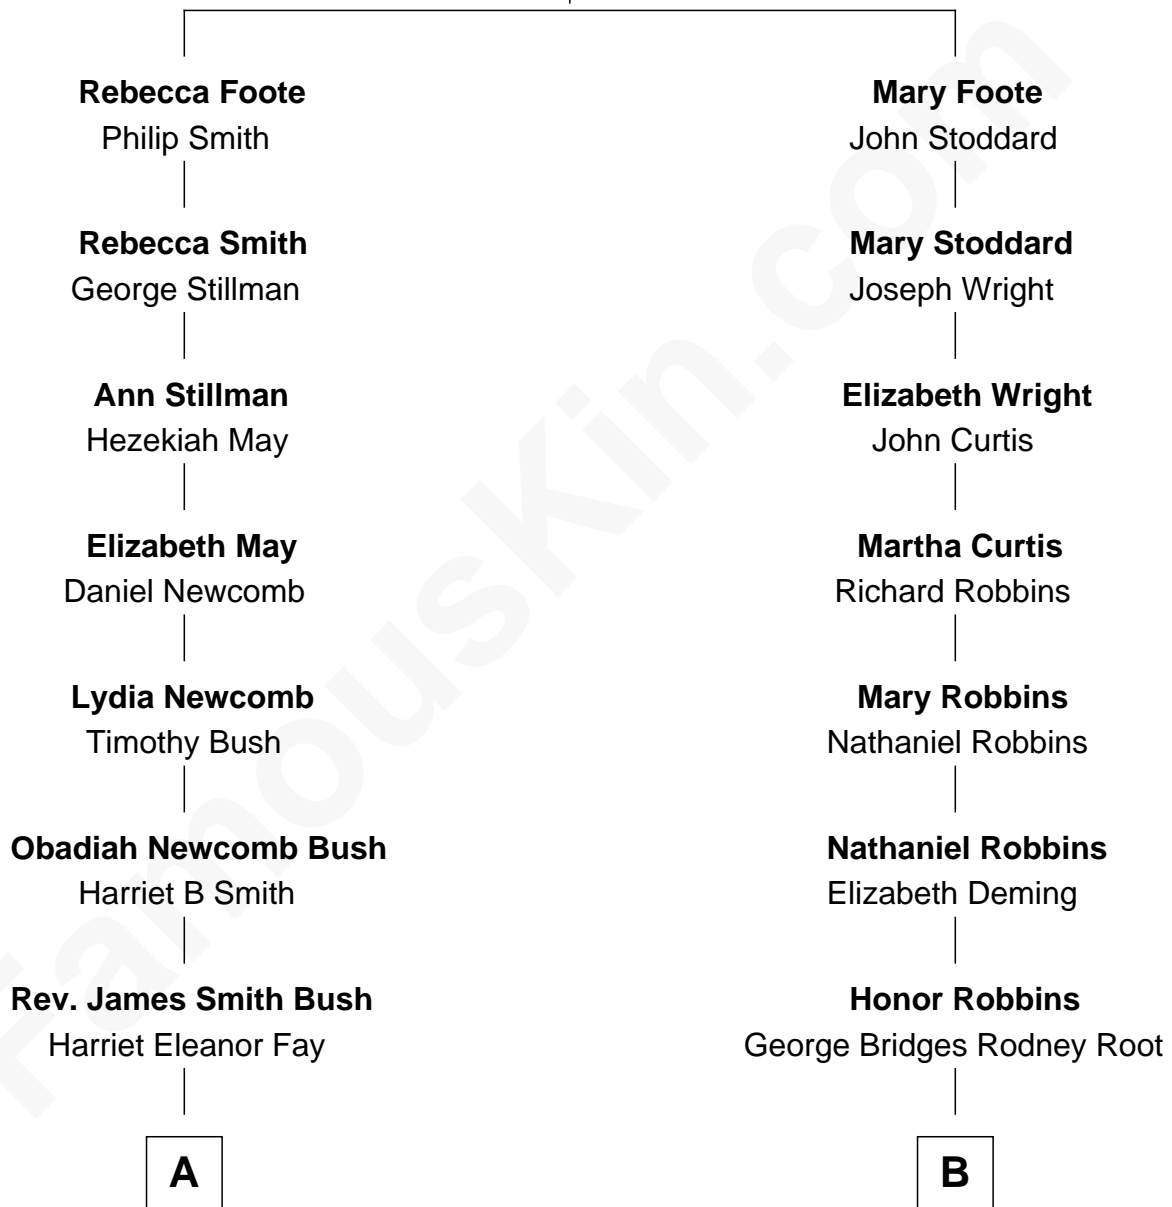

FamousKin.com Relationship Chart of

George H. W. Bush

41st U.S. President

9th cousin 2 times removed of

Nancy (Davis) Reagan

First Lady of President Ronald Reagan

Nathaniel Foote
Elizabeth Deming

A

Samuel Prescott Bush

Flora Sheldon

Prescott Sheldon Bush

Dorothy Wear Walker

George H. W. Bush

41st U.S. President

B

Elizabeth Robbins Root