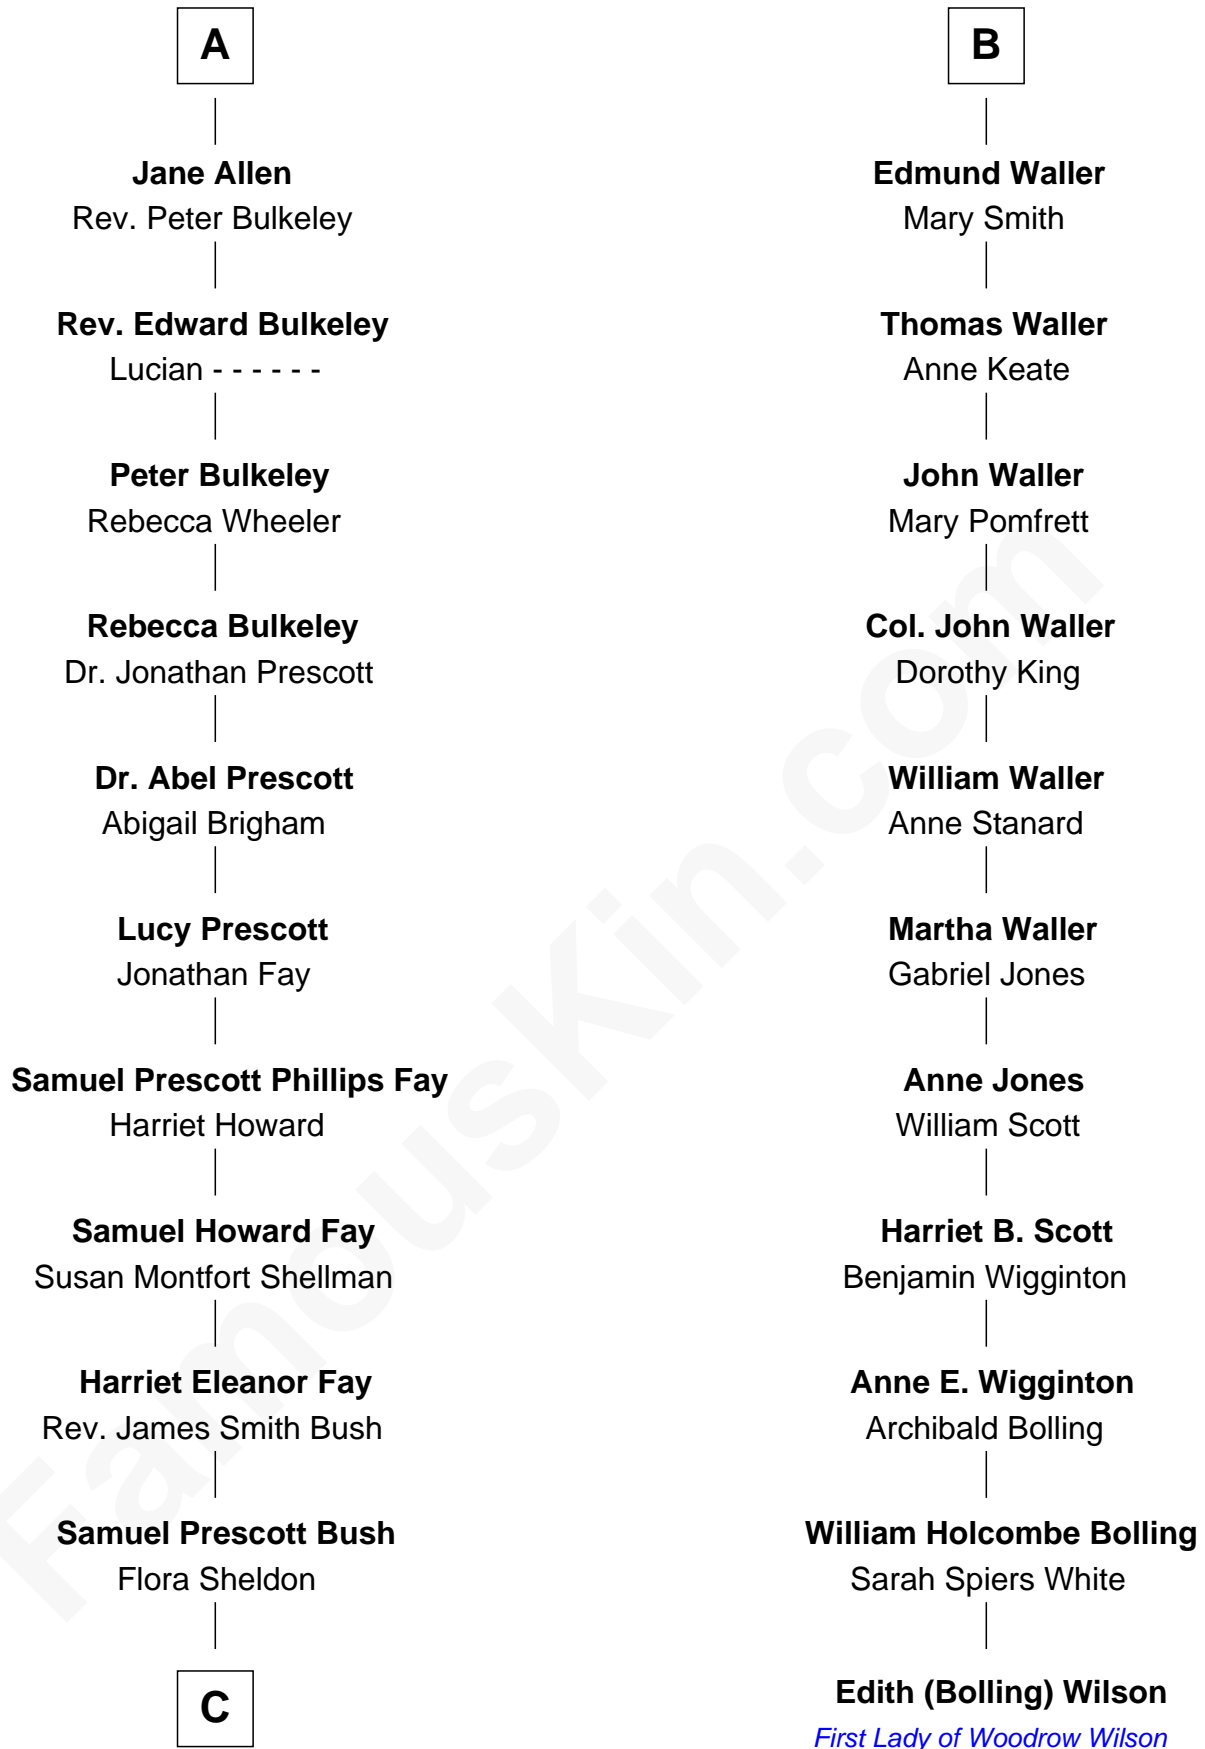

FamousKin.com
Relationship Chart of
George H. W. Bush
41st U.S. President

17th cousin 1 time removed of
Edith (Bolling) Wilson
First Lady of President Woodrow Wilson

C

—
Prescott Sheldon Bush

Dorothy Wear Walker

—
George H. W. Bush

41st U.S. President

FamousKin.com