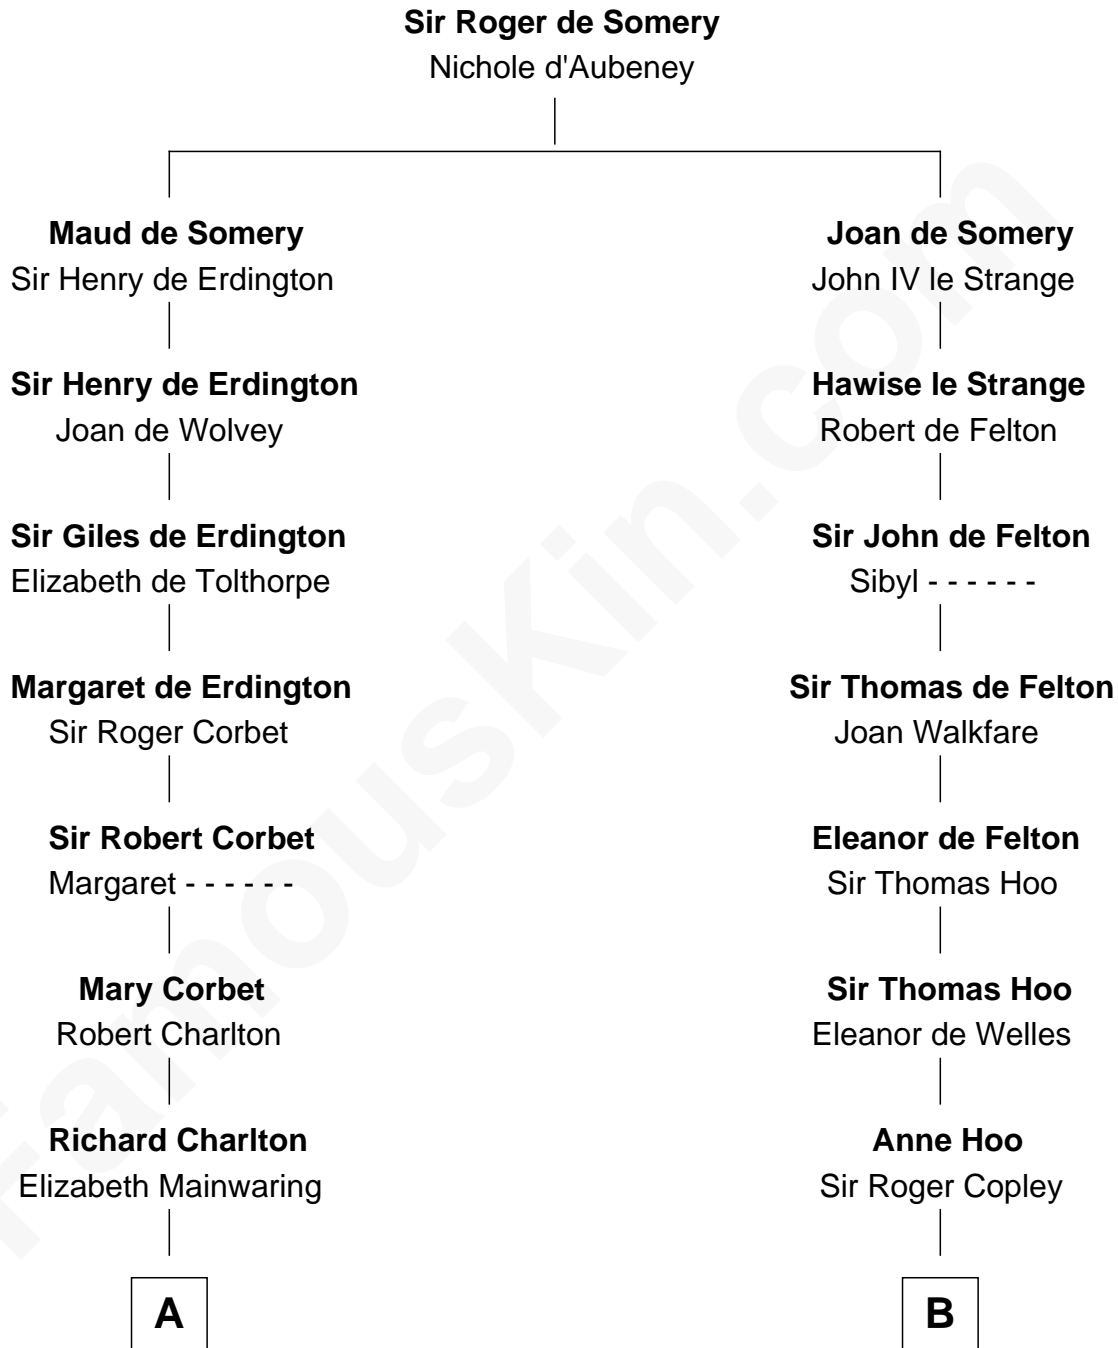

**FamousKin.com**  
**Relationship Chart of**  
**George H. W. Bush**  
*41st U.S. President*

20th cousin 1 time removed of  
**Edith (Bolling) Wilson**  
*First Lady of President Woodrow Wilson*

**C**

**Samuel Howard Fay**  
Susan Montfort Shellman

**Harriet Eleanor Fay**  
Rev. James Smith Bush

**Samuel Prescott Bush**  
Flora Sheldon

**Prescott Sheldon Bush**  
Dorothy Wear Walker

**George H. W. Bush**  
*41st U.S. President*

**D**

**Catherine Payne**  
Archibald Bolling