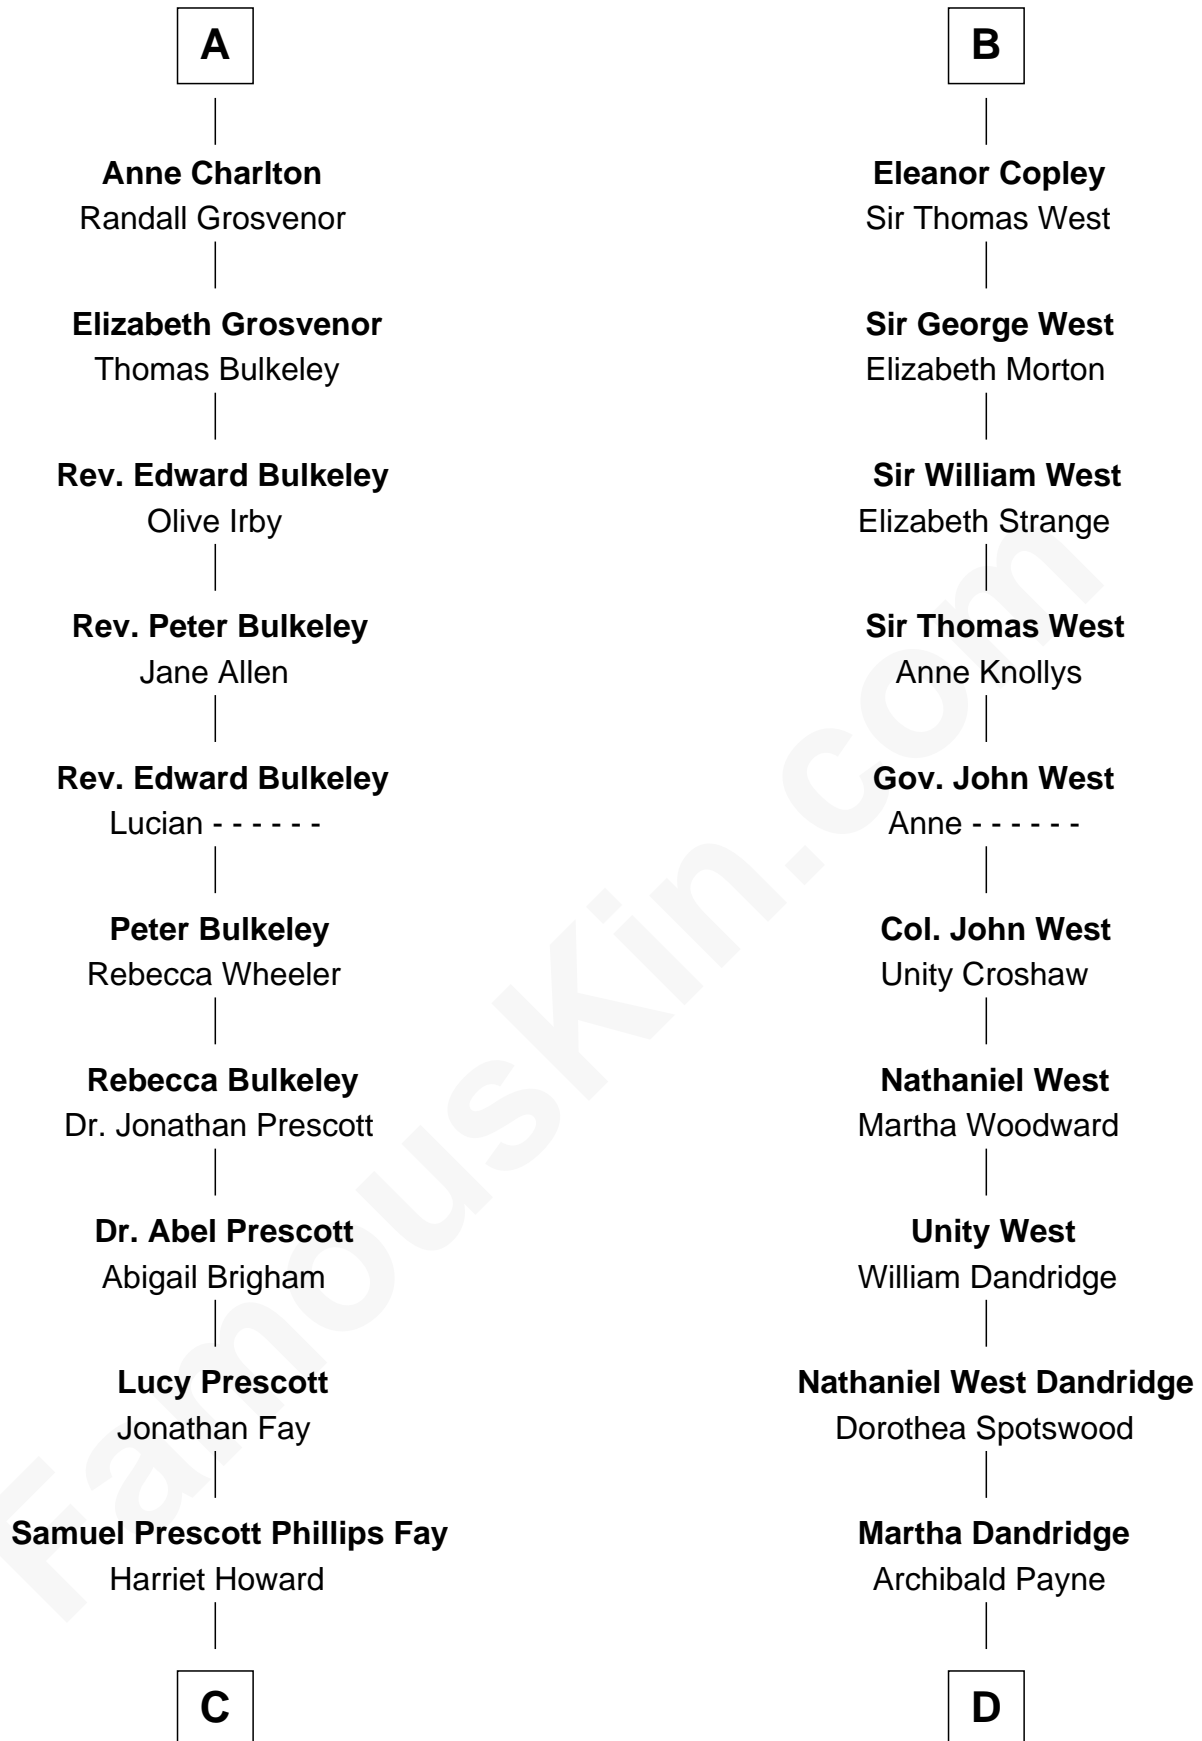

**FamousKin.com**  
**Relationship Chart of**  
**George H. W. Bush**  
*41st U.S. President*

20th cousin 1 time removed of  
**Edith (Bolling) Wilson**  
*First Lady of President Woodrow Wilson*

**C**

**Samuel Howard Fay**  
Susan Montfort Shellman

**Harriet Eleanor Fay**  
Rev. James Smith Bush

**Samuel Prescott Bush**  
Flora Sheldon

**Prescott Sheldon Bush**  
Dorothy Wear Walker

**George H. W. Bush**  
*41st U.S. President*

**D**

**Catherine Payne**  
Archibald Bolling