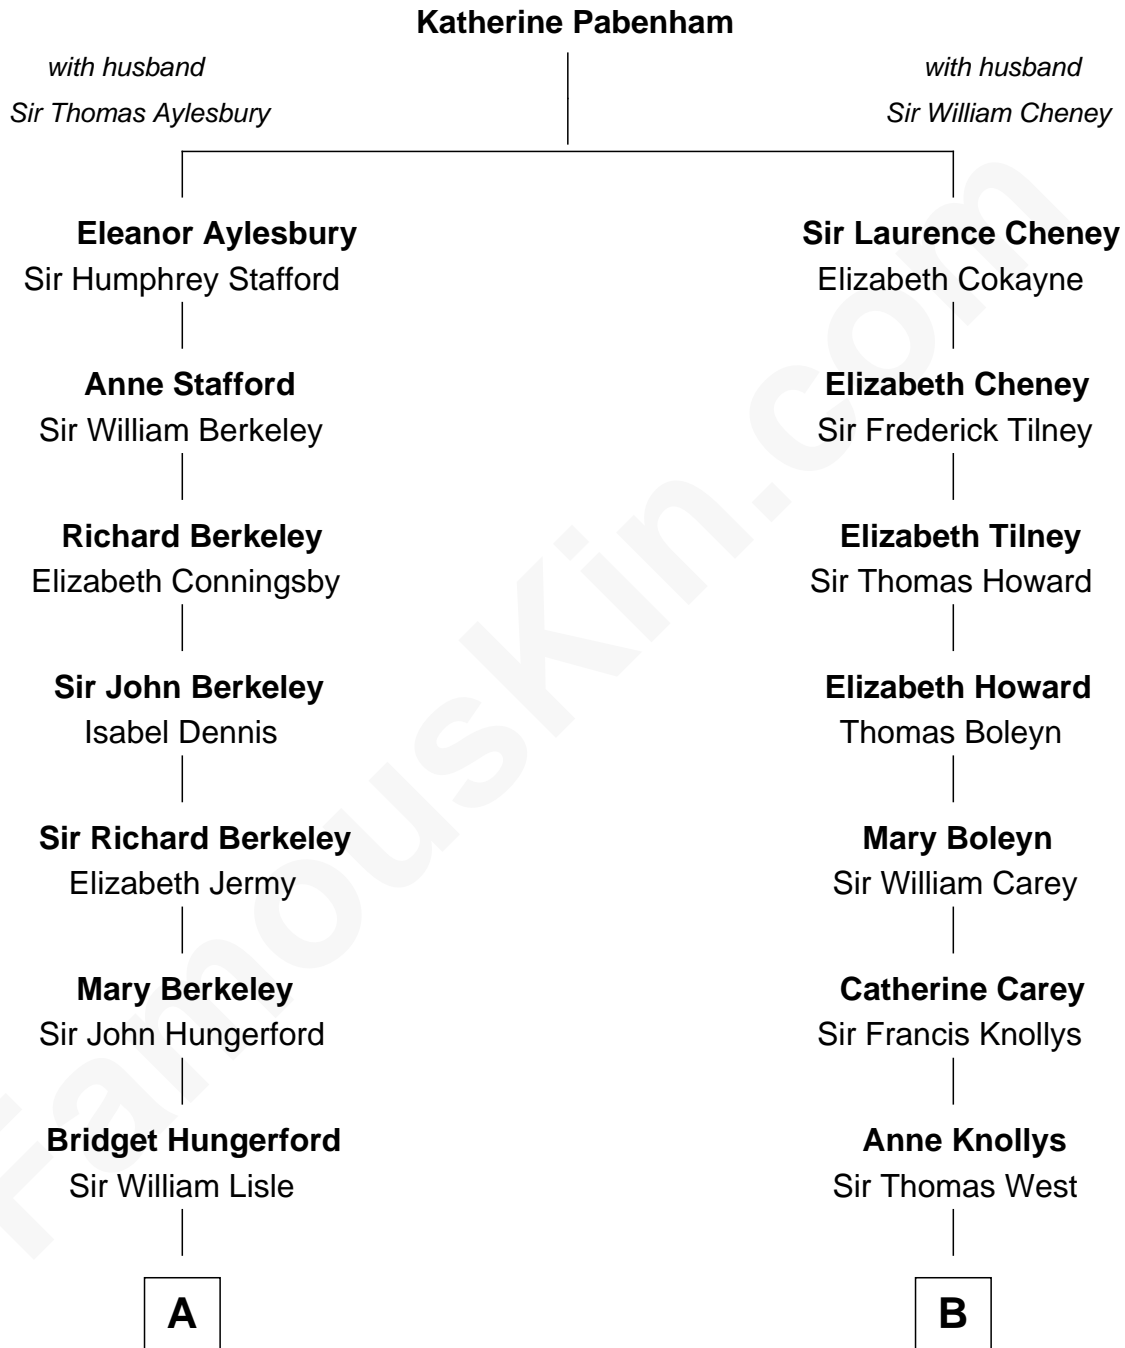

**FamousKin.com**  
**Relationship Chart of**  
**George H. W. Bush**  
*41st U.S. President*

**16th cousin 2 times removed of**  
**Edith (Bolling) Wilson**  
*First Lady of President Woodrow Wilson*

**C**

—  
**Prescott Sheldon Bush**

Dorothy Wear Walker

—  
**George H. W. Bush**

*41st U.S. President*

FamousKin.com