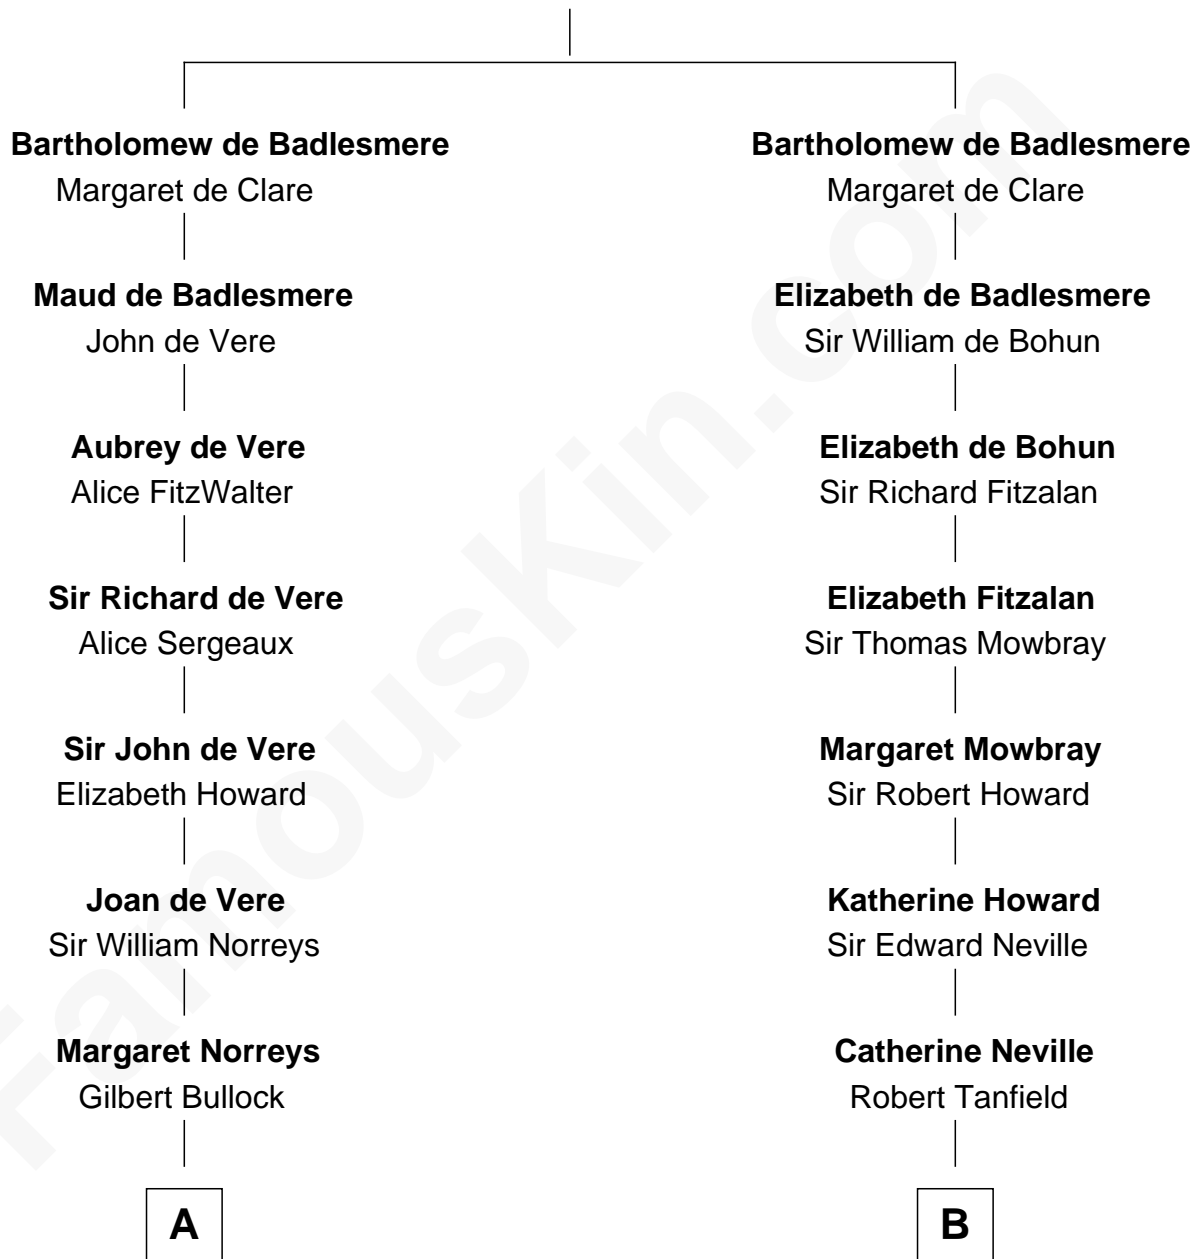

FamousKin.com
Relationship Chart of
George H. W. Bush
41st U.S. President

20th cousin 1 time removed of
Edith (Bolling) Wilson
First Lady of President Woodrow Wilson

Gunselm de Badlesmere

C

Samuel Howard Fay
Susan Montfort Shellman

Harriet Eleanor Fay
Rev. James Smith Bush

Samuel Prescott Bush
Flora Sheldon

Prescott Sheldon Bush
Dorothy Wear Walker

George H. W. Bush
41st U.S. President

D

Archibald Bolling
Catherine Payne

Archibald Bolling
Anne E. Wigginton

William Holcombe Bolling
Sarah Spiers White

Edith (Bolling) Wilson
First Lady of Woodrow Wilson