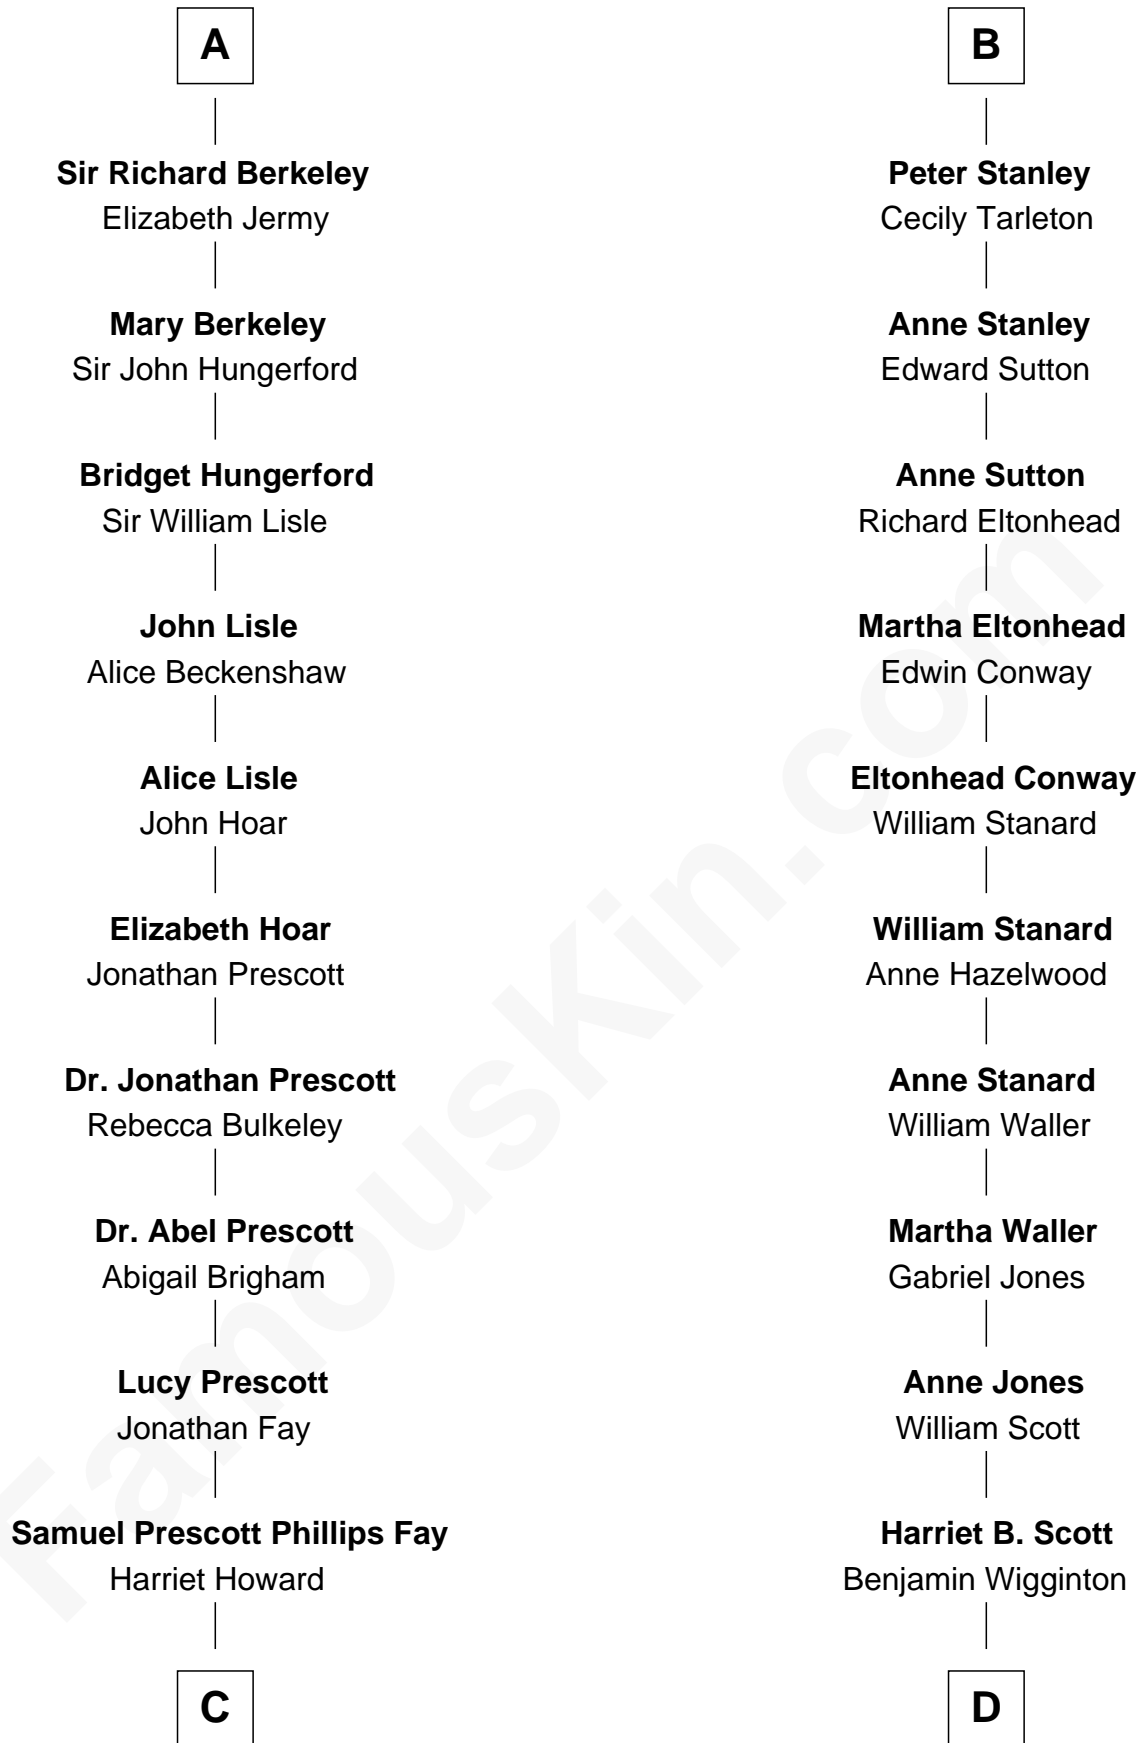

FamousKin.com
Relationship Chart of
George H. W. Bush
41st U.S. President

19th cousin 2 times removed of
Edith (Bolling) Wilson
First Lady of President Woodrow Wilson

C

Samuel Howard Fay
Susan Montfort Shellman

Harriet Eleanor Fay
Rev. James Smith Bush

Samuel Prescott Bush
Flora Sheldon

Prescott Sheldon Bush
Dorothy Wear Walker

George H. W. Bush
41st U.S. President

D

Anne E. Wigginton
Archibald Bolling

William Holcombe Bolling
Sarah Spiers White

Edith (Bolling) Wilson
First Lady of Woodrow Wilson