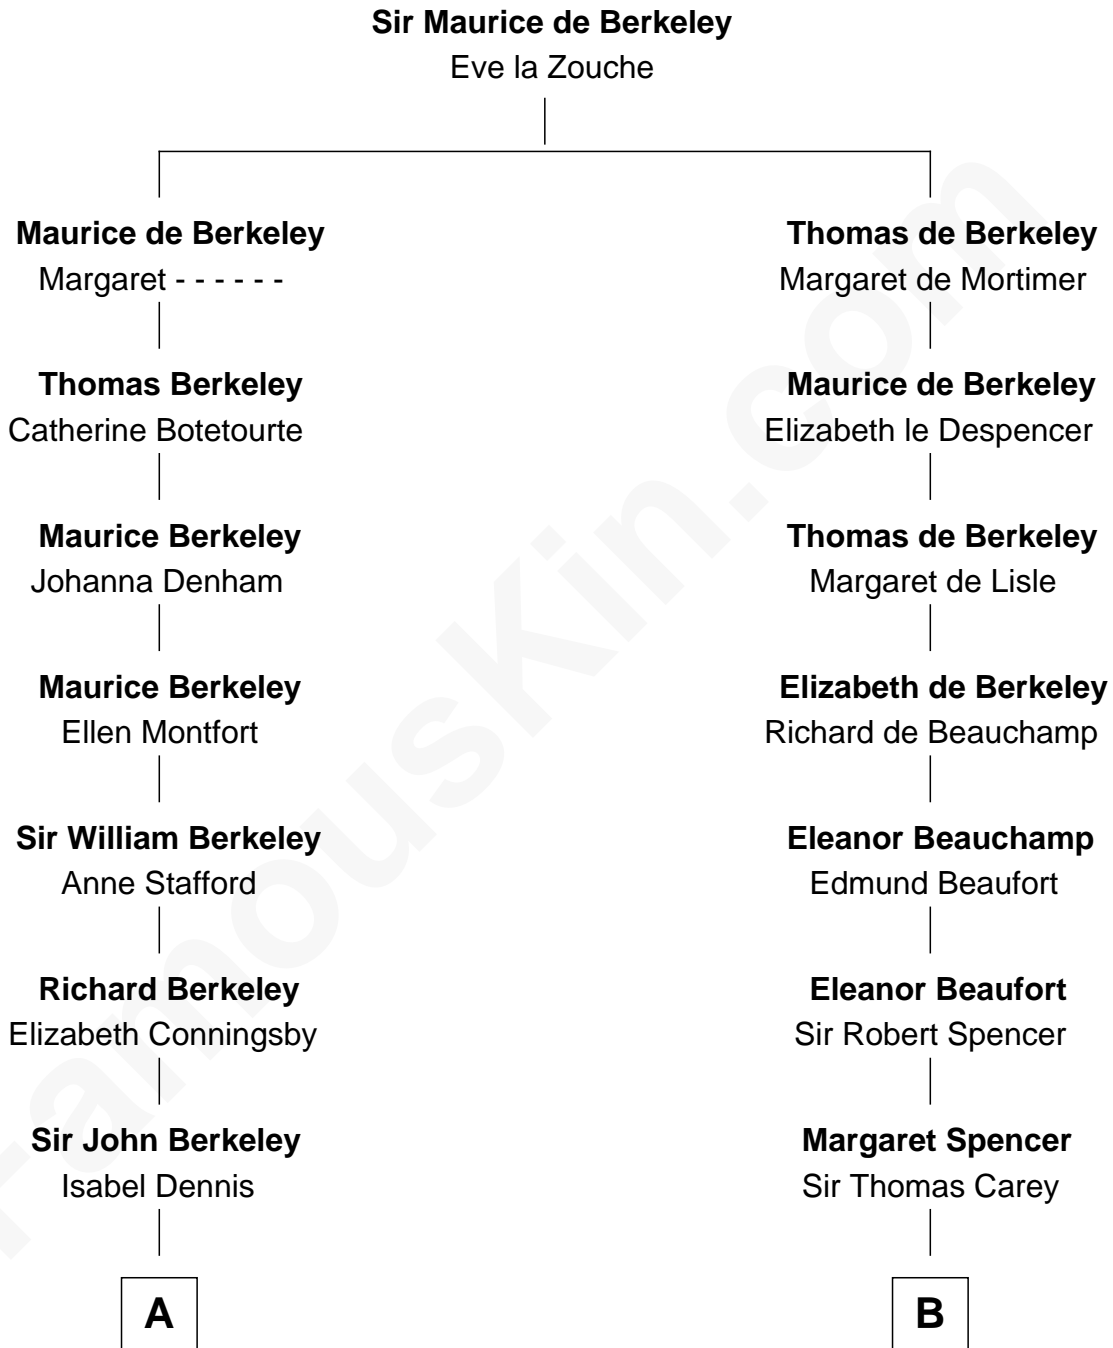

FamousKin.com
Relationship Chart of
George H. W. Bush
41st U.S. President

19th cousin 2 times removed of
Edith (Bolling) Wilson
First Lady of President Woodrow Wilson

C

Samuel Howard Fay
Susan Montfort Shellman

Harriet Eleanor Fay
Rev. James Smith Bush

Samuel Prescott Bush
Flora Sheldon

Prescott Sheldon Bush
Dorothy Wear Walker

George H. W. Bush
41st U.S. President

D

Archibald Bolling
Anne E. Wigginton

William Holcombe Bolling
Sarah Spiers White

Edith (Bolling) Wilson
First Lady of Woodrow Wilson